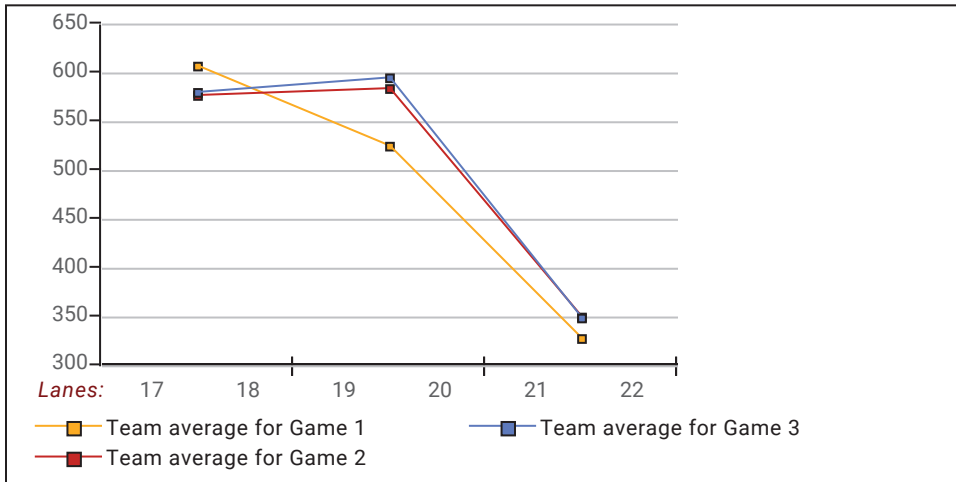

Average of Scores for Each Game