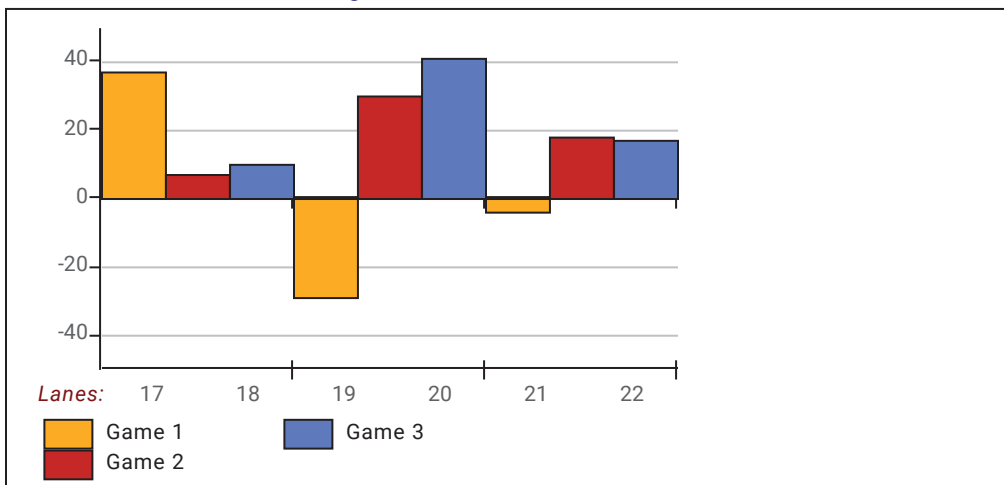

This report is for scores bowled September 25 which is Week 6 of 31

Team Average vs Avg of Scores

Average of Scores for Each Game

Amount Over/Under Team Average

This report is for scores bowled September 25 which is Week 6 of 31

League Average Week-by-Week

League Average Statistics for Last Week

	League	Right Hand	Left Hand	Men (Lft+Rt)	Women (Lft+Rt)
League Average Before Bowling	145.68	145.68		171.57	139.20
Average of scores bowled that night	149.62	149.62		173.42	143.67
New League Average After Bowling	146.69	146.69		172.47	140.25
Change in League Average	1.02	1.02		.90	1.05
People Who Bowled Over Average	13	13		2	11
People Who Bowled Under Average	6	6		2	4
Average Amount of Series Over Avg	25.69	25.69		18.00	27.09
Average Amount of Series Under Avg	-12.00	-12.00		-5.00	-15.50
Difference Avg, NiteAvg	4.37	4.37		2.17	4.92
Number of Bowlers	20	20		4	16
Number of Games Bowled	60	60		12	48
People Who Raised Their Average	13	13		2	11
Raised By an Average of This Amount	1.99	1.99		2.44	1.91
People Who Lowered Their Average	6	6		2	4
Lowered By an Average of This Amou	-.92	-.92		-.64	-1.07
Number of Games Bowled Over Avera	34	34		8	26
Number of Games Bowled Under Avera	26	26		4	22