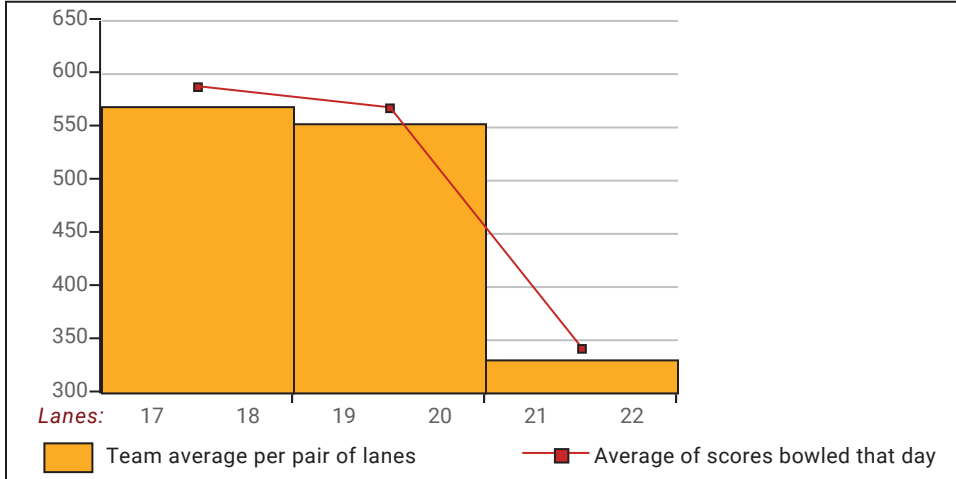

This report is for scores bowled September 25 which is Week 6 of 31

Team Average vs Avg of Scores