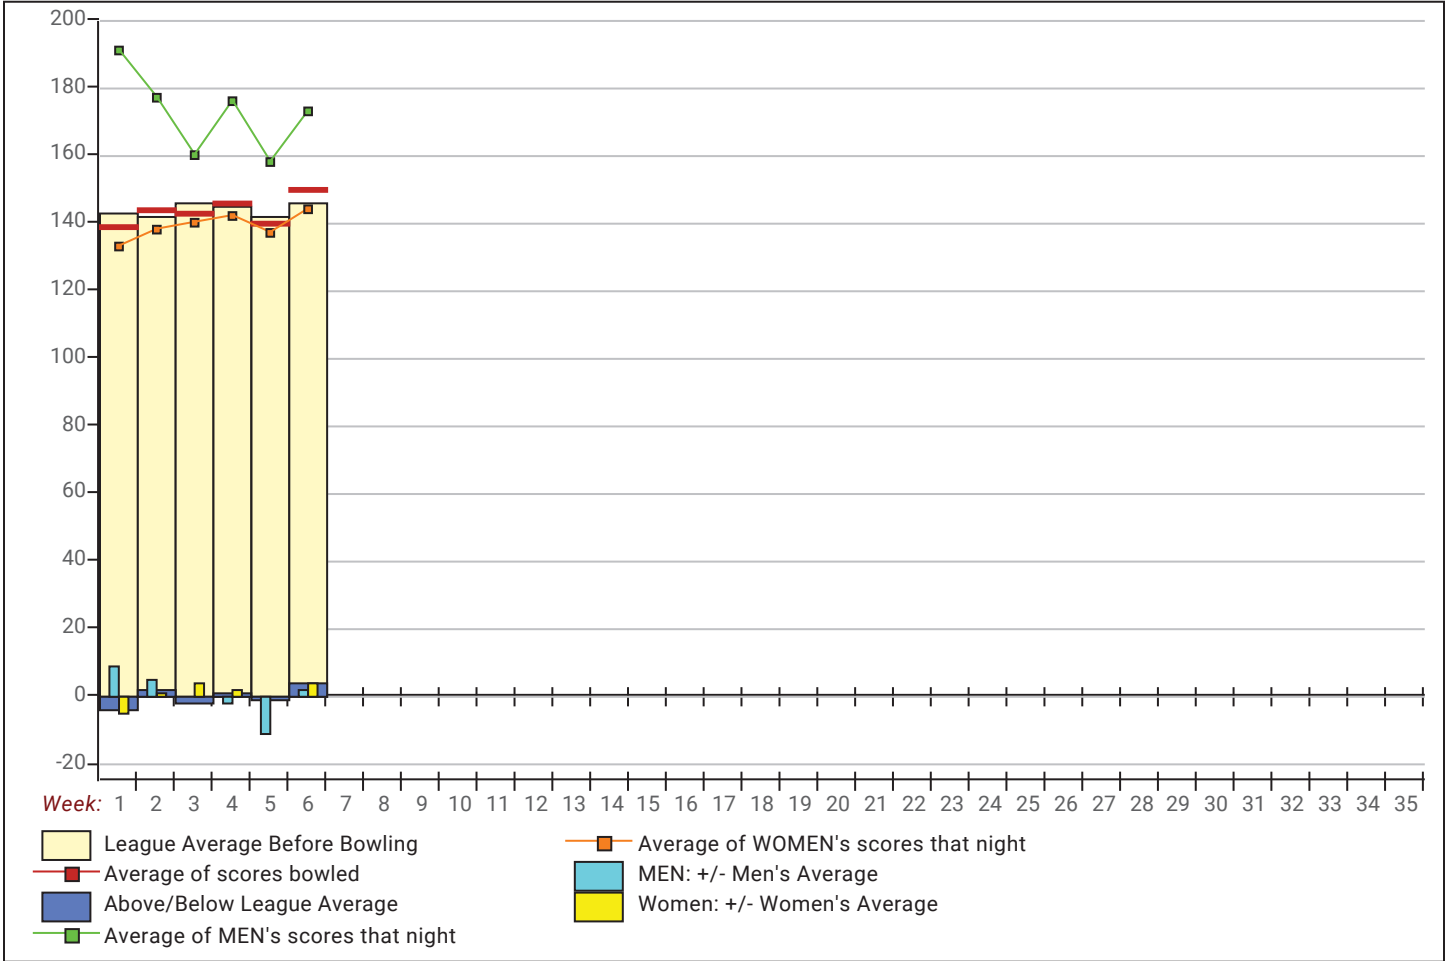

League Average Week-by-Week

League Average Statistics for Last Week

	League	Right Hand	Left Hand	Men (Lft+Rt)	Women (Lft+Rt)
League Average Before Bowling	145.68	145.68		171.57	139.20
Average of scores bowled that night	149.62	149.62		173.42	143.67
New League Average After Bowling	146.69	146.69		172.47	140.25
Change in League Average	1.02	1.02		.90	1.05
People Who Bowled Over Average	13	13		2	11
People Who Bowled Under Average	6	6		2	4
Average Amount of Series Over Avg	25.69	25.69		18.00	27.09
Average Amount of Series Under Avg	-12.00	-12.00		-5.00	-15.50
Difference Avg, NiteAvg	4.37	4.37		2.17	4.92
Number of Bowlers	20	20		4	16
Number of Games Bowled	60	60		12	48
People Who Raised Their Average	13	13		2	11
Raised By an Average of This Amount	1.99	1.99		2.44	1.91
People Who Lowered Their Average	6	6		2	4
Lowered By an Average of This Amou	-.92	-.92		-.64	-1.07
Number of Games Bowled Over Avera	34	34		8	26
Number of Games Bowled Under Avera	26	26		4	22