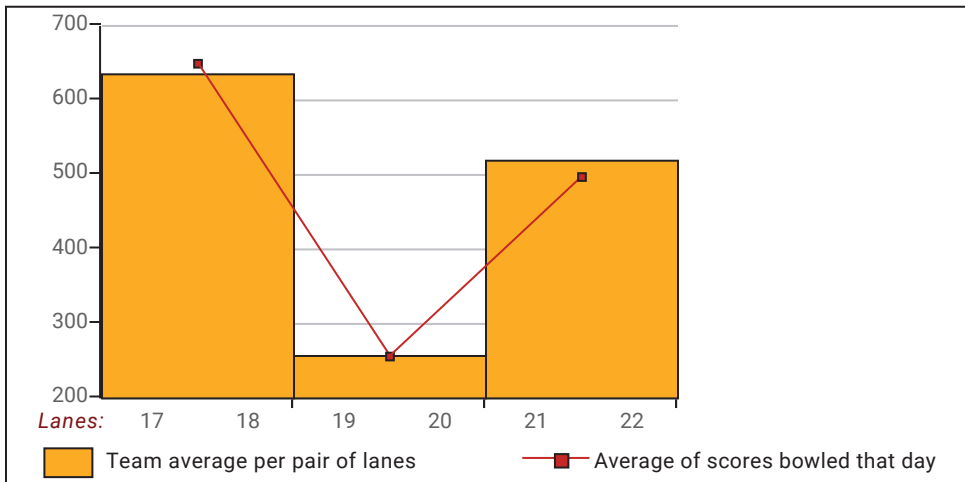

This report is for scores bowled September 18 which is Week 5 of 31

Team Average vs Avg of Scores