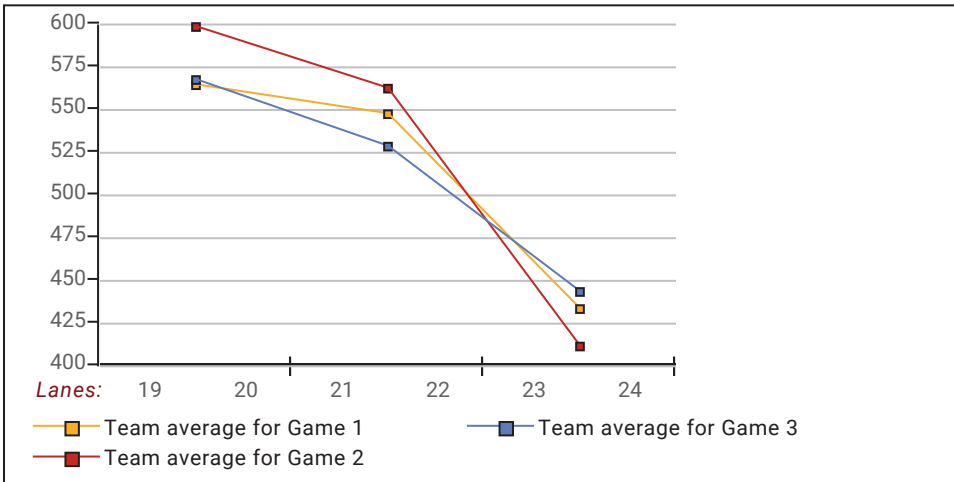

Average of Scores for Each Game