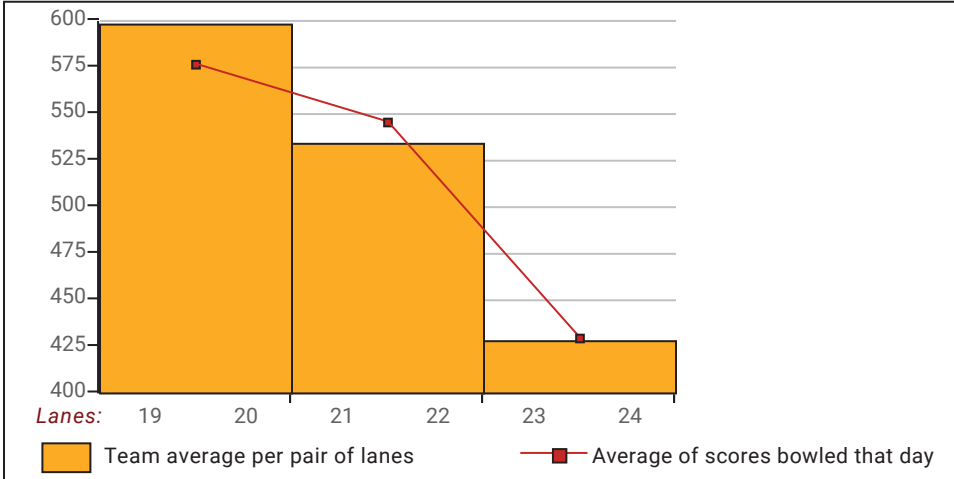

This report is for scores bowled September 28 which is Week 5 of 31

Team Average vs Avg of Scores