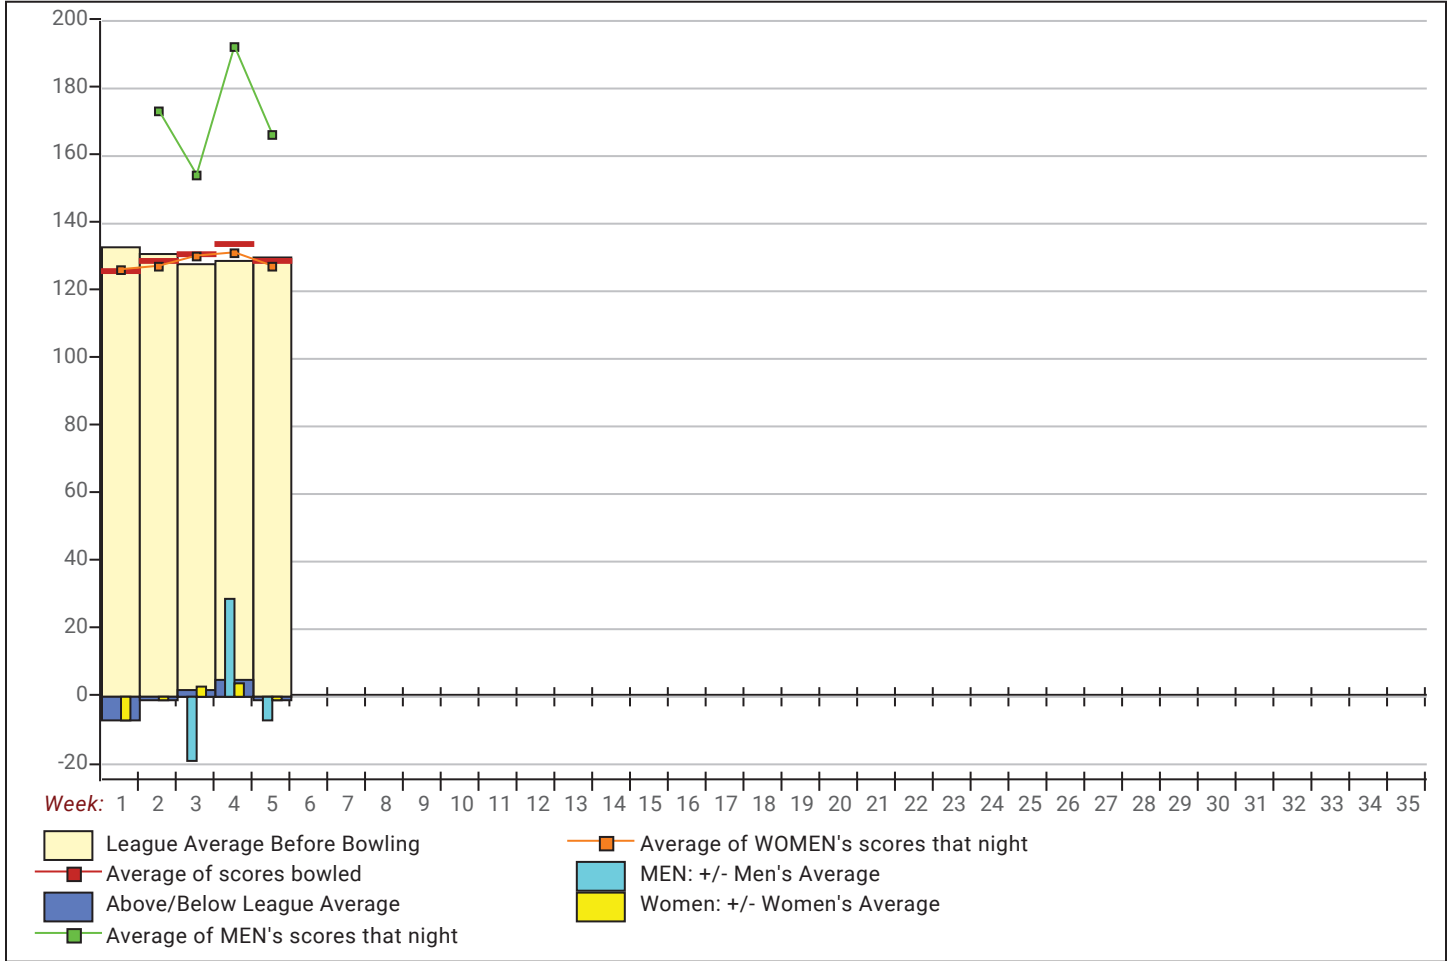

This report is for scores bowled September 28 which is Week 5 of 31

League Average Week-by-Week

League Average Statistics for Last Week

	League	Right Hand	Left Hand	Men (Lft+Rt)	Women (Lft+Rt)
League Average Before Bowling	129.99	129.99		172.89	128.04
Average of scores bowled that night	129.16	129.16		166.00	127.46
New League Average After Bowling	130.10	130.10		171.17	128.23
Change in League Average	.10	.10		-1.72	.19
People Who Bowled Over Average	12	12			12
People Who Bowled Under Average	11	11		1	10
Average Amount of Series Over Avg	34.92	34.92			34.92
Average Amount of Series Under Avg	-27.00	-27.00		-18.00	-27.90
Difference Avg, NiteAvg	-.21	-.21		-6.00	.06
Number of Bowlers	23	23		1	22
Number of Games Bowled	68	68		3	65
People Who Raised Their Average	12	12			12
Raised By an Average of This Amount	2.74	2.74			2.74
People Who Lowered Their Average	11	11		1	10
Lowered By an Average of This Amou	-2.77	-2.77		-1.72	-2.87
Number of Games Bowled Over Avera	34	34		1	33
Number of Games Bowled Under Avera	34	34		2	32

Note: Averages are based only on people who bowled.