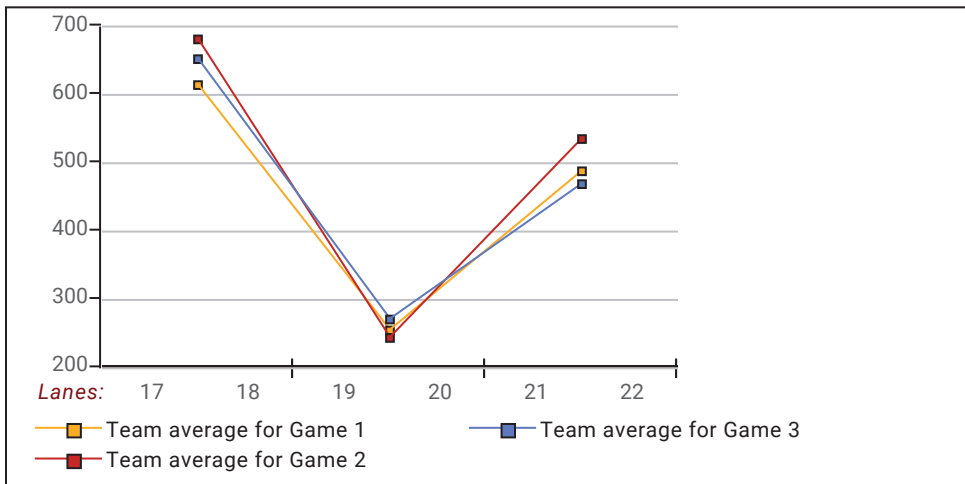

Average of Scores for Each Game