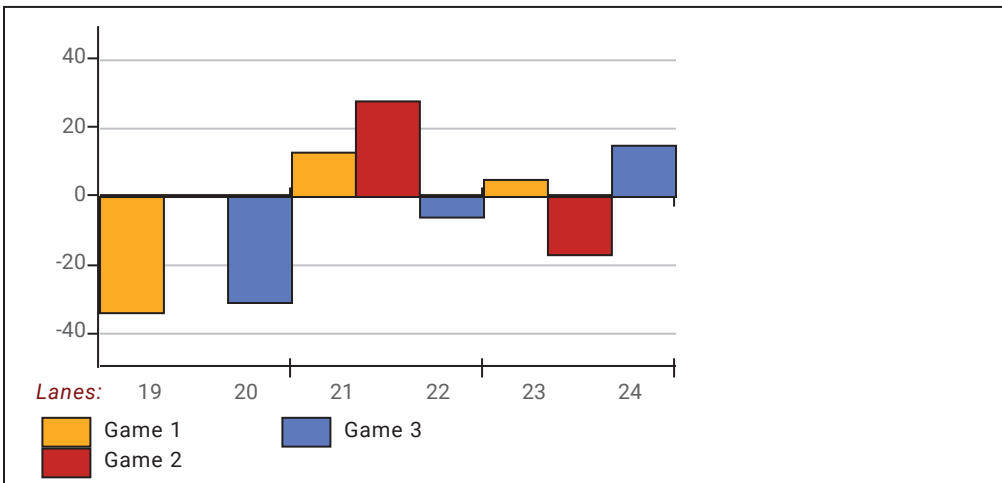

Amount Over/Under Team Average