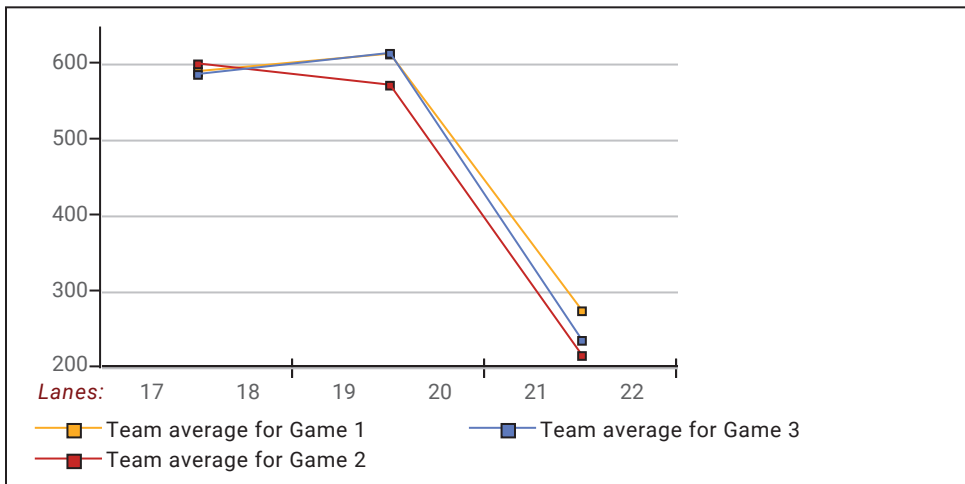

Average of Scores for Each Game