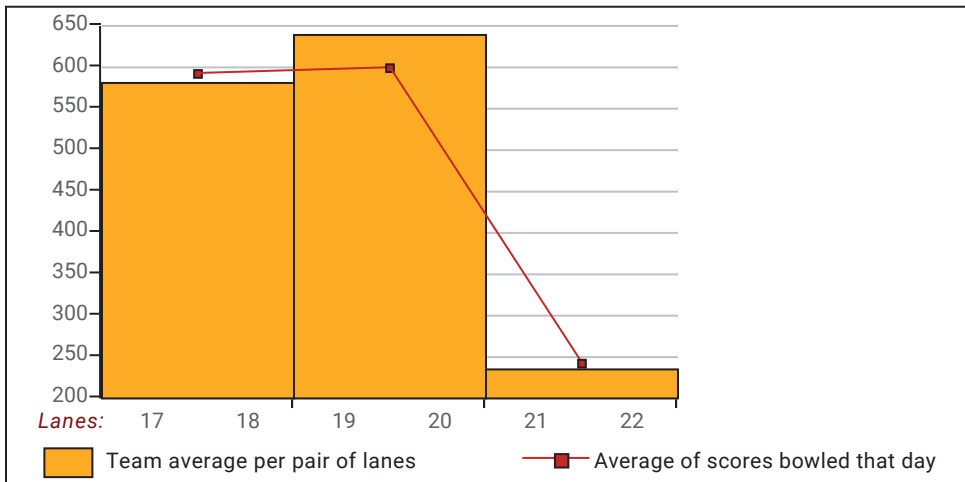

This report is for scores bowled September 4 which is Week 3 of 31

Team Average vs Avg of Scores