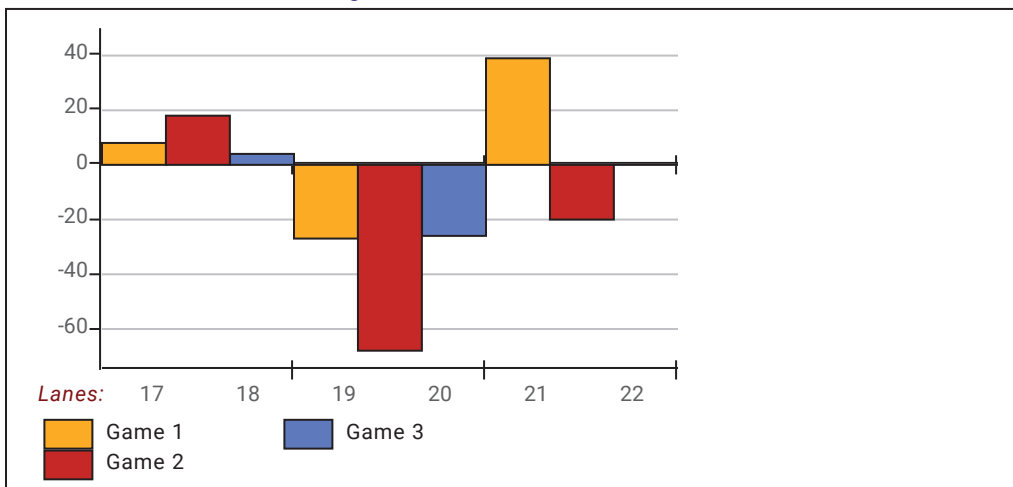

This report is for scores bowled September 4 which is Week 3 of 31

**Team Average vs Avg of Scores**

**Average of Scores for Each Game**

**Amount Over/Under Team Average**

This report is for scores bowled September 4 which is Week 3 of 31

**League Average Week-by-Week**

**League Average Statistics for Last Week**

	League	Right Hand	Left Hand	Men (Lft+Rt)	Women (Lft+Rt)
League Average Before Bowling	145.61	147.28	115.67	196.11	136.15
Average of scores bowled that night	143.25	144.61	118.67	160.00	140.10
New League Average After Bowling	144.05	145.55	117.17	178.50	137.59
Change in League Average	-1.56	-1.73	1.50	-17.61	1.45
People Who Bowled Over Average	8	7	1		8
People Who Bowled Under Average	8	8		3	5
Average Amount of Series Over Avg	38.25	42.14	11.00		38.25
Average Amount of Series Under Avg	-52.50	-52.50		-107.00	-19.80
Difference Avg, NiteAvg	-1.96	-2.28	3.67	-35.67	4.35
Number of Bowlers	19	18	1	3	16
Number of Games Bowled	57	54	3	9	48
People Who Raised Their Average	8	7	1		8
Raised By an Average of This Amount	4.69	5.14	1.50		4.69
People Who Lowered Their Average	8	8		3	5
Lowered By an Average of This Amou	-8.40	-8.40		-17.61	-2.87
Number of Games Bowled Over Avera	30	29	1	1	29
Number of Games Bowled Under Avera	27	25	2	8	19