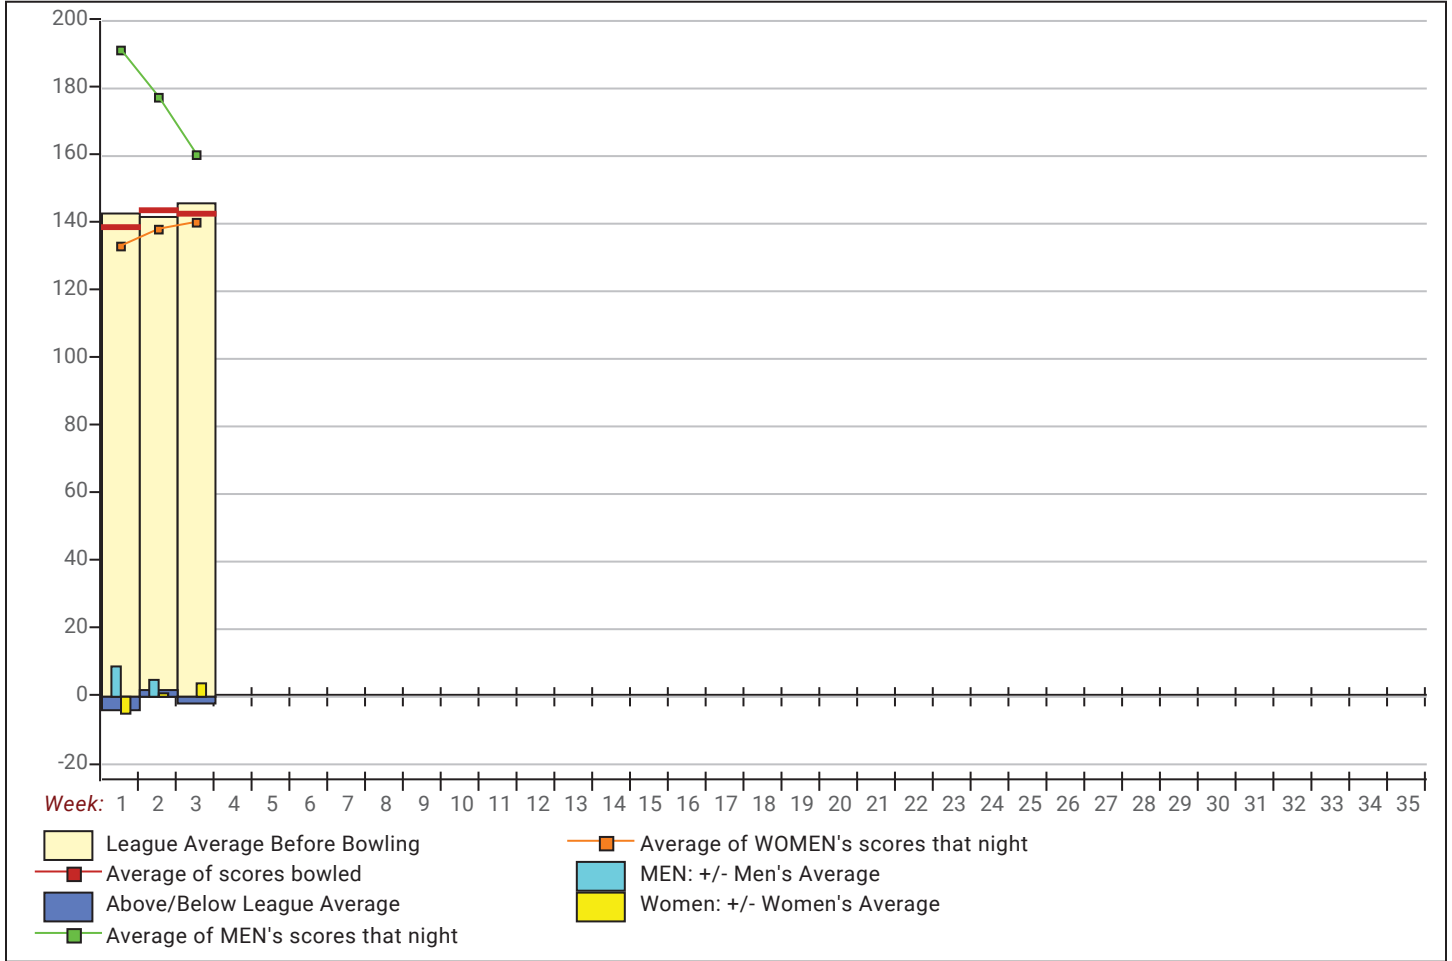

**League Average Week-by-Week**

**League Average Statistics for Last Week**

	League	Right Hand	Left Hand	Men (Lft+Rt)	Women (Lft+Rt)
League Average Before Bowling	145.61	147.28	115.67	196.11	136.15
Average of scores bowled that night	143.25	144.61	118.67	160.00	140.10
New League Average After Bowling	144.05	145.55	117.17	178.50	137.59
Change in League Average	-1.56	-1.73	1.50	-17.61	1.45
People Who Bowled Over Average	8	7	1		8
People Who Bowled Under Average	8	8		3	5
Average Amount of Series Over Avg	38.25	42.14	11.00		38.25
Average Amount of Series Under Avg	-52.50	-52.50		-107.00	-19.80
Difference Avg, NiteAvg	-1.96	-2.28	3.67	-35.67	4.35
Number of Bowlers	19	18	1	3	16
Number of Games Bowled	57	54	3	9	48
People Who Raised Their Average	8	7	1		8
Raised By an Average of This Amount	4.69	5.14	1.50		4.69
People Who Lowered Their Average	8	8		3	5
Lowered By an Average of This Amou	-8.40	-8.40		-17.61	-2.87
Number of Games Bowled Over Avera	30	29	1	1	29
Number of Games Bowled Under Avera	27	25	2	8	19