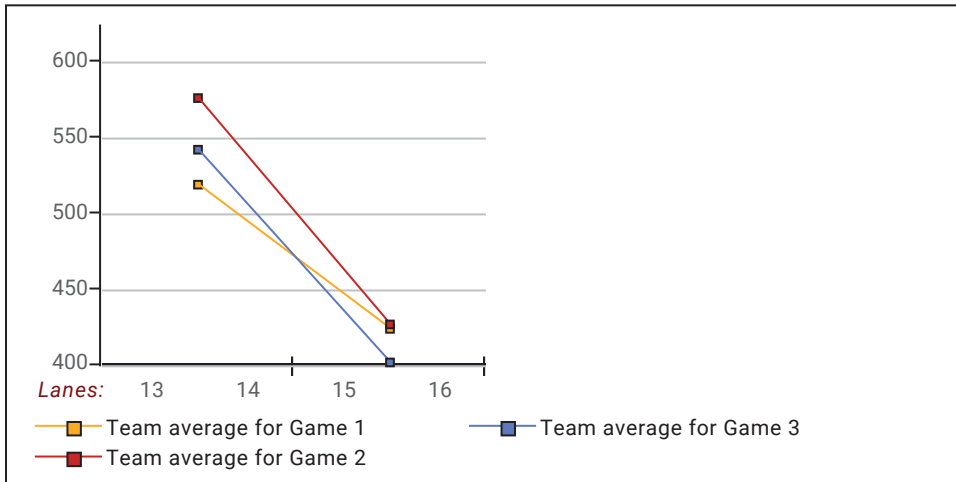

Average of Scores for Each Game