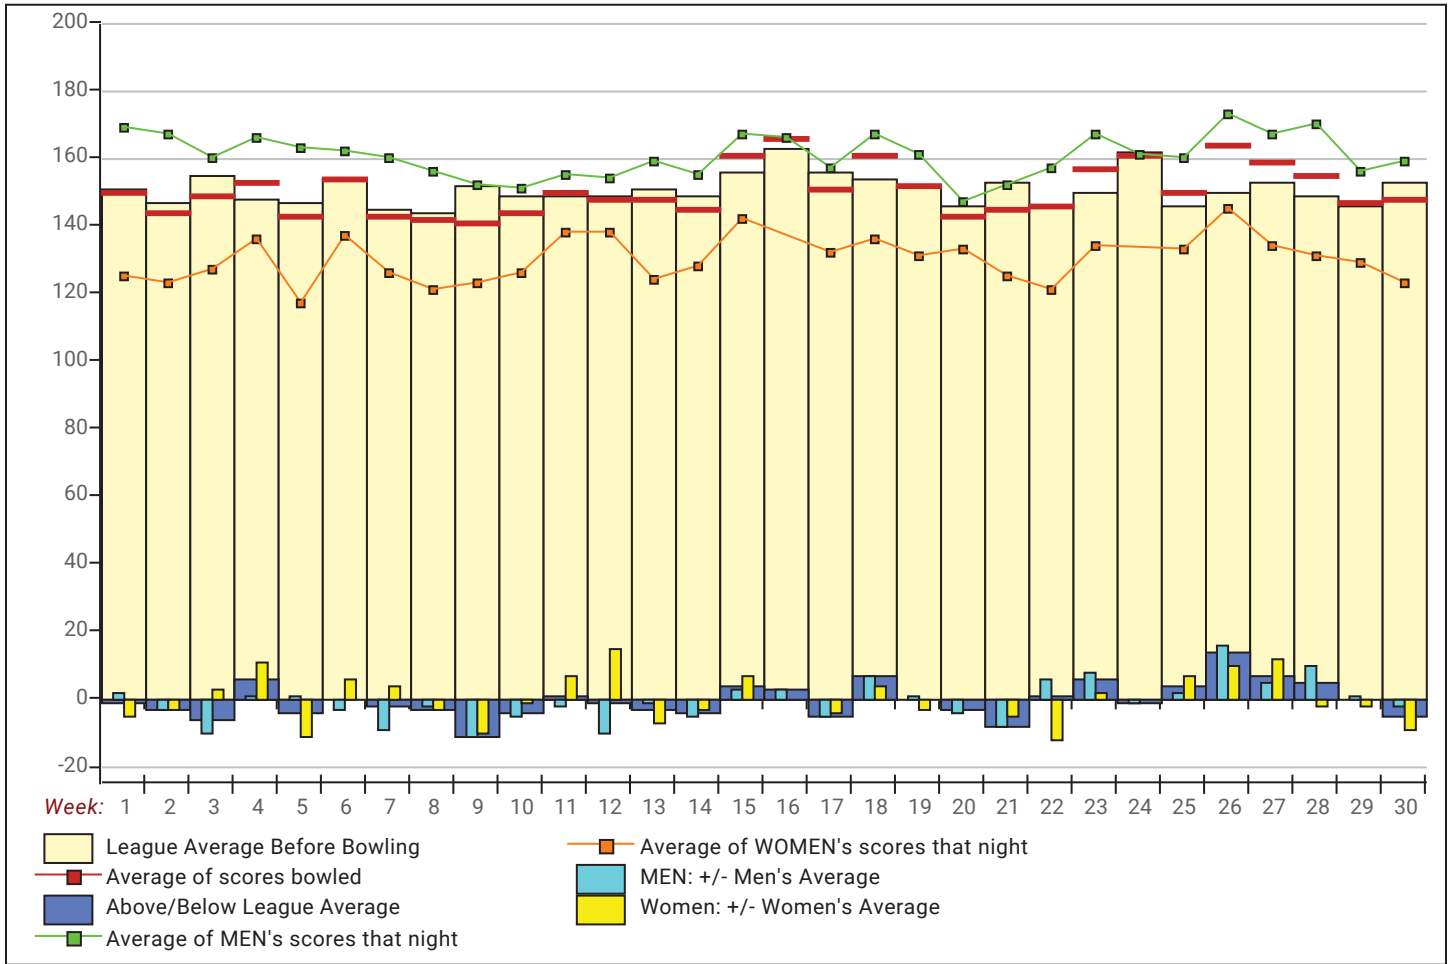

This report is for scores bowled April 19 which is Week 30 of 30

**Team Average vs Avg of Scores**

**Average of Scores for Each Game**

**Amount Over/Under Team Average**

This report is for scores bowled April 19 which is Week 30 of 30

League Average Week-by-Week

League Average Statistics for Last Week

	League	Right Hand	Left Hand	Men (Lft+Rt)	Women (Lft+Rt)
League Average Before Bowling	152.83	152.83		161.80	132.66
Average of scores bowled that night	148.23	148.23		159.33	123.25
New League Average After Bowling	152.61	152.61		161.70	132.15
Change in League Average	-.22	-.22		-.10	-.51
People Who Bowled Over Average	6	6		5	1
People Who Bowled Under Average	7	7		4	3
Average Amount of Series Over Avg	16.17	16.17		19.00	2.00
Average Amount of Series Under Avg	-37.43	-37.43		-38.00	-36.67
Difference Avg, NiteAvg	-4.23	-4.23		-2.11	-9.00
Number of Bowlers	13	13		9	4
Number of Games Bowled	39	39		27	12
People Who Raised Their Average	6	6		5	1
Raised By an Average of This Amount	.22	.22		.26	.02
People Who Lowered Their Average	7	7		4	3
Lowered By an Average of This Amou	-.61	-.61		-.55	-.68
Number of Games Bowled Over Avera	12	12		10	2
Number of Games Bowled Under Avera	27	27		17	10