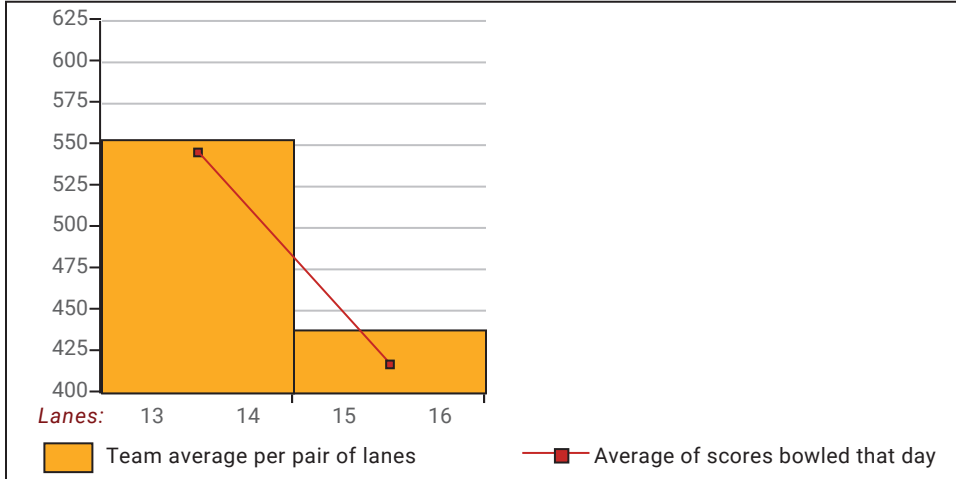

This report is for scores bowled April 19 which is Week 30 of 30

Team Average vs Avg of Scores