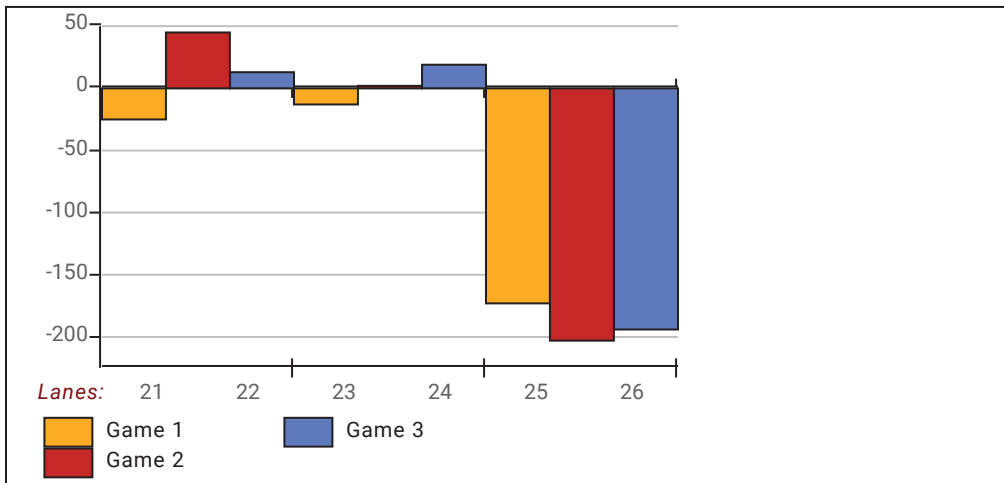

Amount Over/Under Team Average