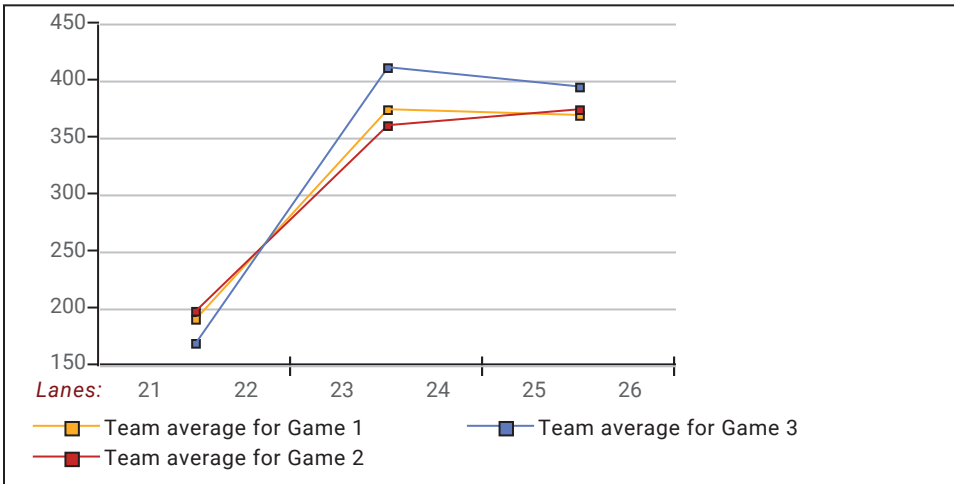

Average of Scores for Each Game