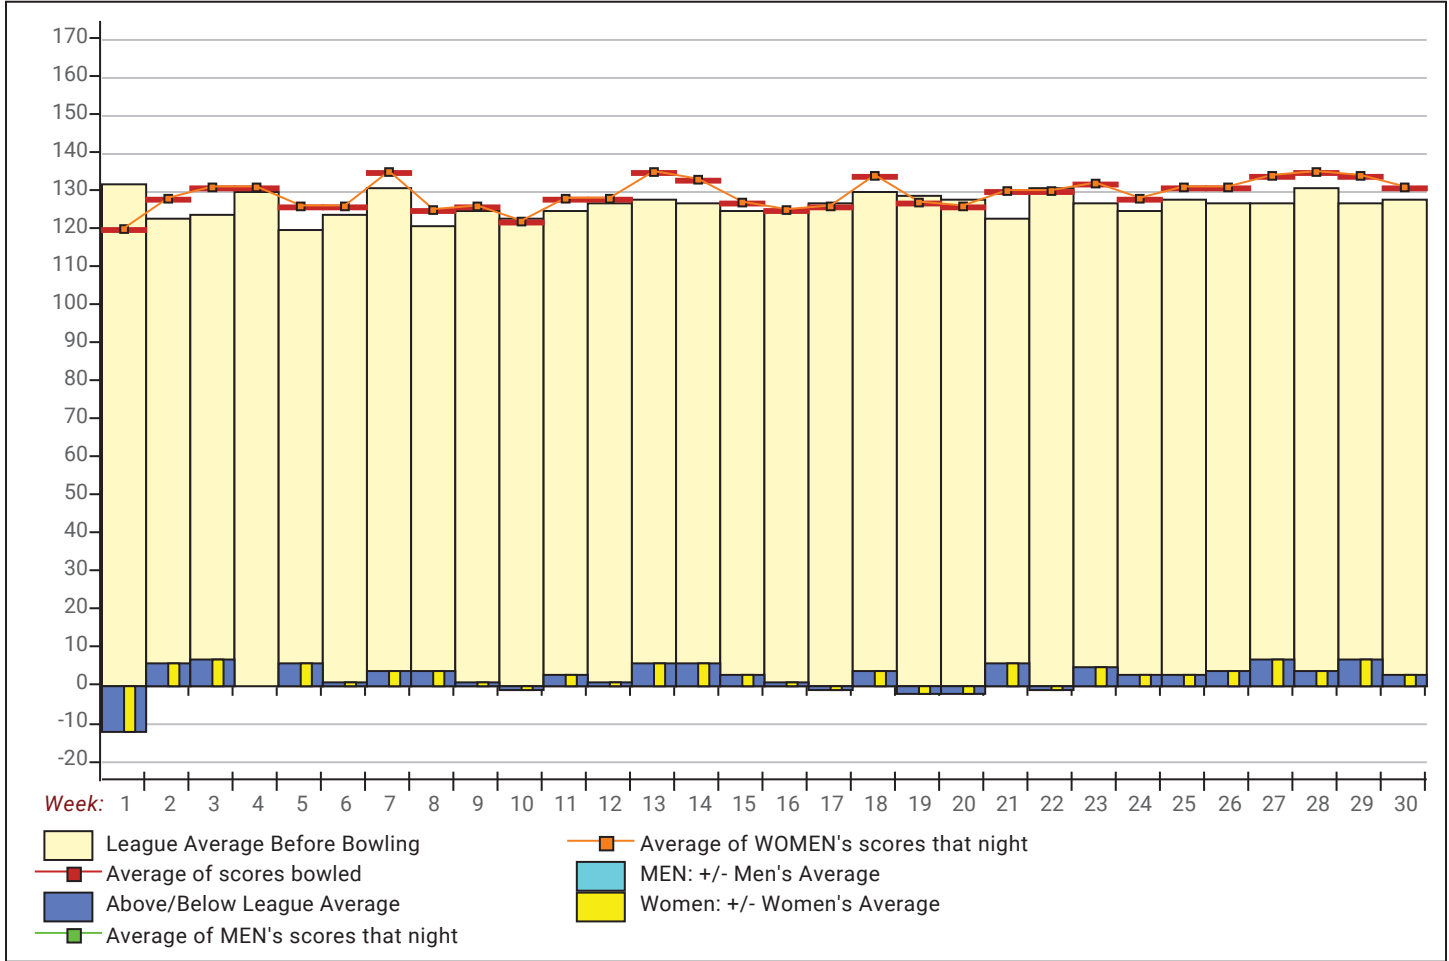

This report is for scores bowled April 26 which is Week 30 of 30

League Average Week-by-Week

League Average Statistics for Last Week

	League	Right Hand	Left Hand
League Average Before Bowling	128.09	127.66	132.82
Average of scores bowled that night	131.22	130.42	140.00
New League Average After Bowling	128.32	127.89	133.13
Change in League Average	.23	.23	.31
People Who Bowled Over Average	7	6	1
People Who Bowled Under Average	5	5	
Average Amount of Series Over Avg	29.43	30.33	24.00
Average Amount of Series Under Avg	-15.60	-15.60	
Difference Avg, NiteAvg	3.56	3.15	8.00
Number of Bowlers	12	11	1
Number of Games Bowled	36	33	3
People Who Raised Their Average	7	6	1
Raised By an Average of This Amount	.55	.59	.31
People Who Lowered Their Average	5	5	
Lowered By an Average of This Amou	-.21	-.21	
Number of Games Bowled Over Avera	18	16	2
Number of Games Bowled Under Avera	17	16	1

Note: Averages are based only on people who bowled.