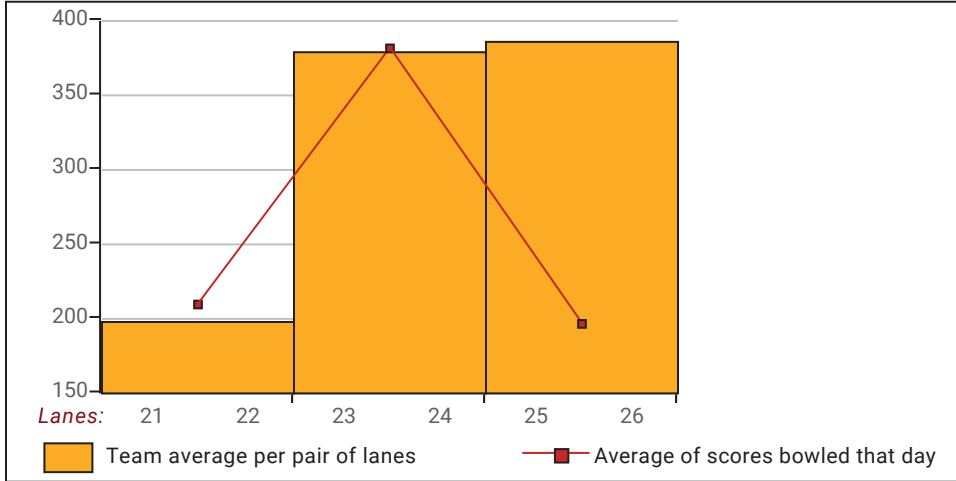

This report is for scores bowled April 26 which is Week 30 of 30

Team Average vs Avg of Scores