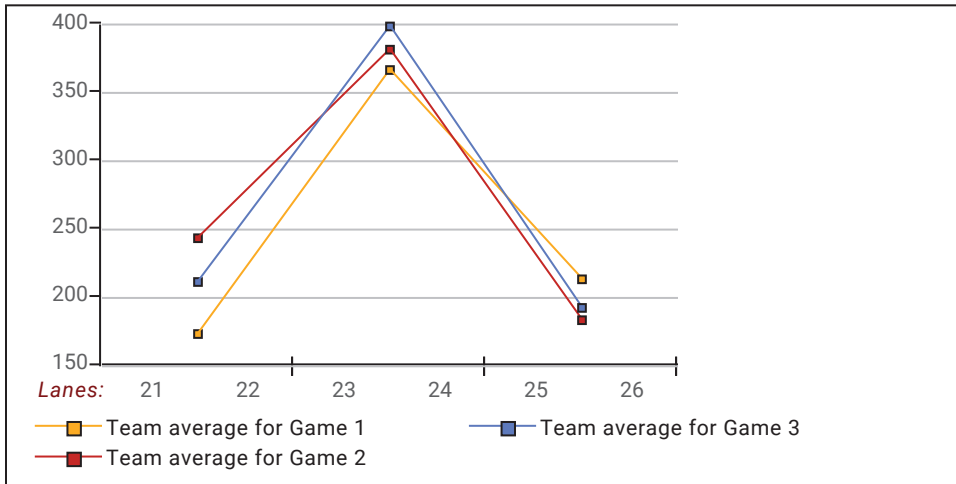

Average of Scores for Each Game