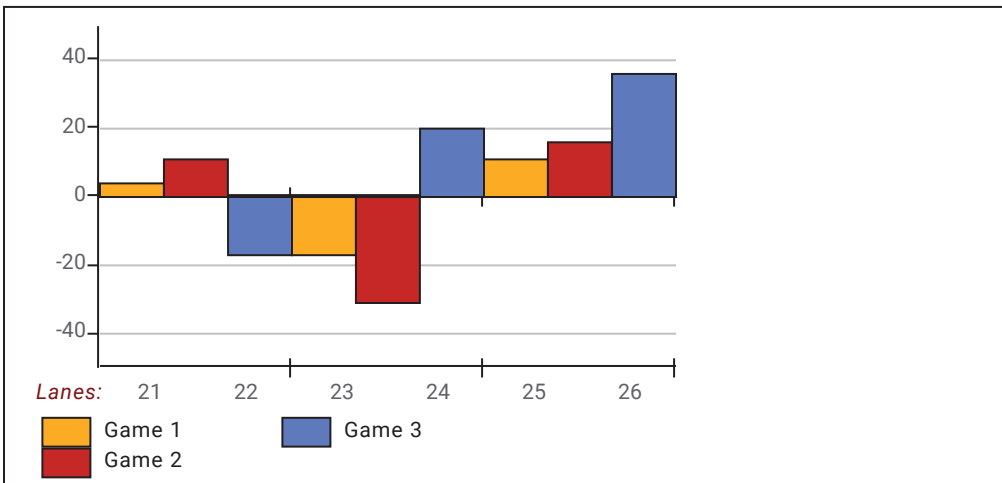

Newcomers 2022-23

Big Apple Fun Center

This report is for scores bowled December 21 which is Week 15 of 33

This Week's Statistics: Lefties vs Righties

Unless designated left handed, bowlers are considered right handed.

This report is for scores bowled December 21 which is Week 15 of 33

Team Average vs Avg of Scores

Average of Scores for Each Game

Amount Over/Under Team Average

This report is for scores bowled December 21 which is Week 15 of 33

League Average Week-by-Week

League Average Statistics for Last Week

| | League | Right Hand | Left Hand |
|-------------------------------------|--------|------------|-----------|
| League Average Before Bowling | 124.60 | 124.60 | |
| Average of scores bowled that night | 127.33 | 127.33 | |
| New League Average After Bowling | 125.09 | 125.09 | |
| Change in League Average | .49 | .49 | |
| People Who Bowled Over Average | 6 | 6 | |
| People Who Bowled Under Average | 7 | 7 | |
| Average Amount of Series Over Avg | 44.17 | 44.17 | |
| Average Amount of Series Under Avg | -19.71 | -19.71 | |
| Difference Avg, NiteAvg | 3.26 | 3.26 | |
| Number of Bowlers | 13 | 13 | |
| Number of Games Bowled | 39 | 39 | |
| People Who Raised Their Average | 6 | 6 | |
| Raised By an Average of This Amount | 1.68 | 1.68 | |
| People Who Lowered Their Average | 7 | 7 | |
| Lowered By an Average of This Amou | -.53 | -.53 | |
| Number of Games Bowled Over Avera | 22 | 22 | |
| Number of Games Bowled Under Avera | 17 | 17 | |