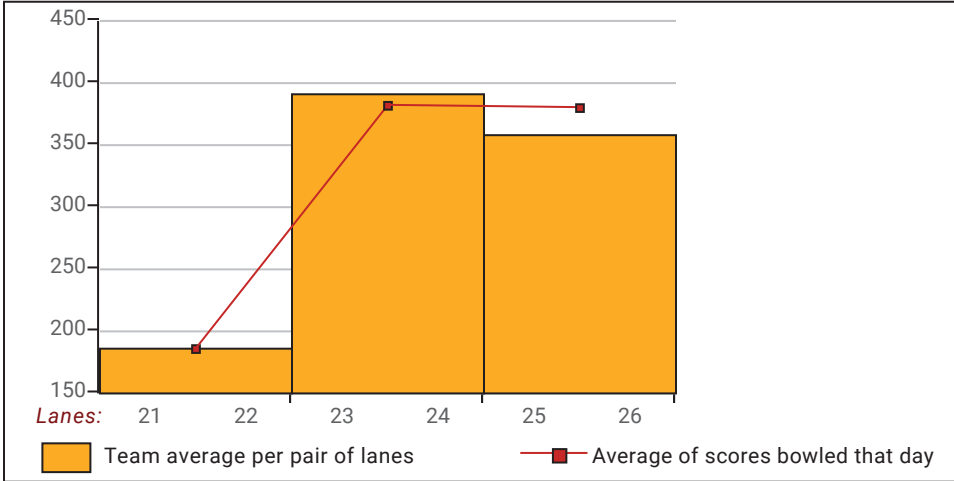

This report is for scores bowled December 21 which is Week 15 of 33

Team Average vs Avg of Scores