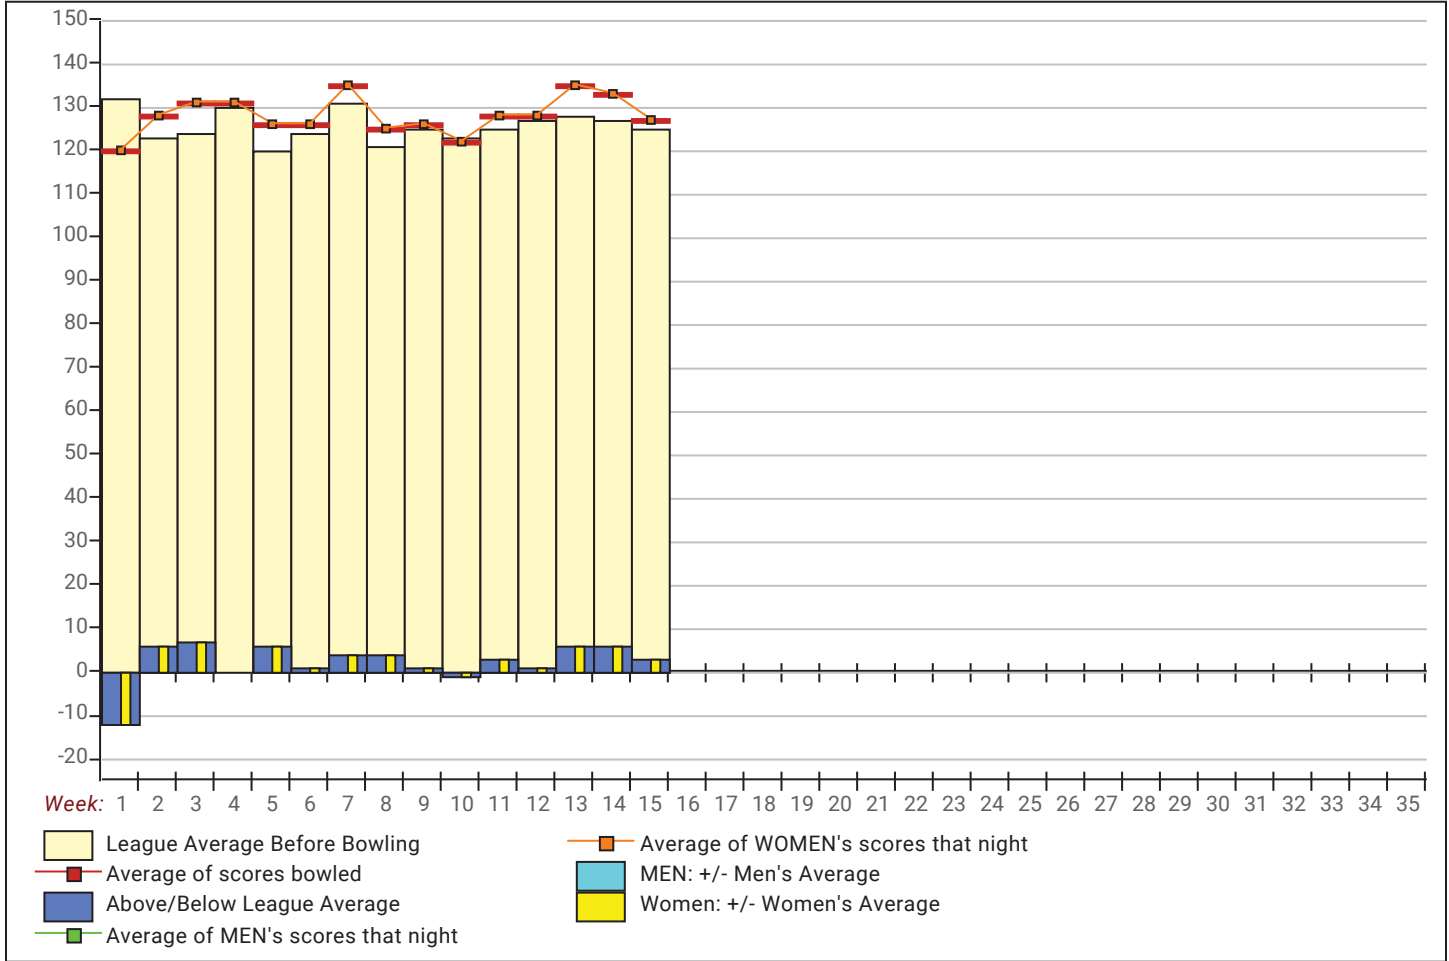

Newcomers 2022-23

Big Apple Fun Center

This report is for scores bowled December 21 which is Week 15 of 33

This Week's Statistics: Lefties vs Righties

Unless designated left handed, bowlers are considered right handed.

This report is for scores bowled December 21 which is Week 15 of 33

Team Average vs Avg of Scores

Average of Scores for Each Game

Amount Over/Under Team Average

This report is for scores bowled December 21 which is Week 15 of 33

League Average Week-by-Week

League Average Statistics for Last Week

| | League | Right Hand | Left Hand |
|-------------------------------------|--------|------------|-----------|
| League Average Before Bowling | 124.60 | 124.60 | |
| Average of scores bowled that night | 127.33 | 127.33 | |
| New League Average After Bowling | 125.09 | 125.09 | |
| Change in League Average | .49 | .49 | |
| People Who Bowled Over Average | 6 | 6 | |
| People Who Bowled Under Average | 7 | 7 | |
| Average Amount of Series Over Avg | 44.17 | 44.17 | |
| Average Amount of Series Under Avg | -19.71 | -19.71 | |
| Difference Avg, NiteAvg | 3.26 | 3.26 | |
| Number of Bowlers | 13 | 13 | |
| Number of Games Bowled | 39 | 39 | |
| People Who Raised Their Average | 6 | 6 | |
| Raised By an Average of This Amount | 1.68 | 1.68 | |
| People Who Lowered Their Average | 7 | 7 | |
| Lowered By an Average of This Amou | -.53 | -.53 | |
| Number of Games Bowled Over Avera | 22 | 22 | |
| Number of Games Bowled Under Avera | 17 | 17 | |