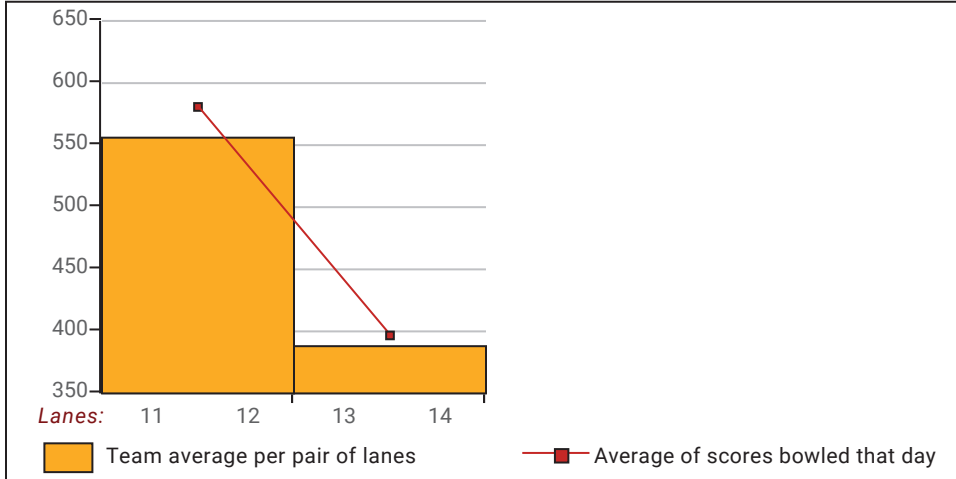

Team Average vs Avg of Scores