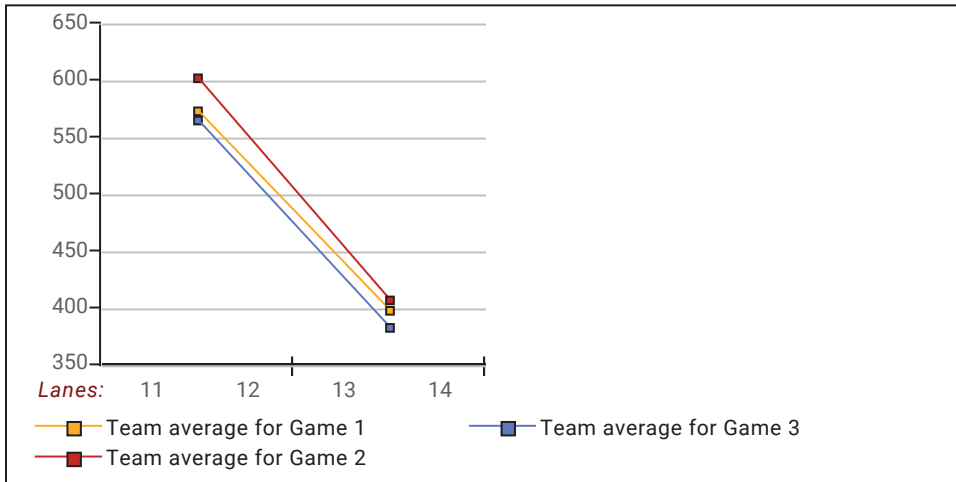

Average of Scores for Each Game