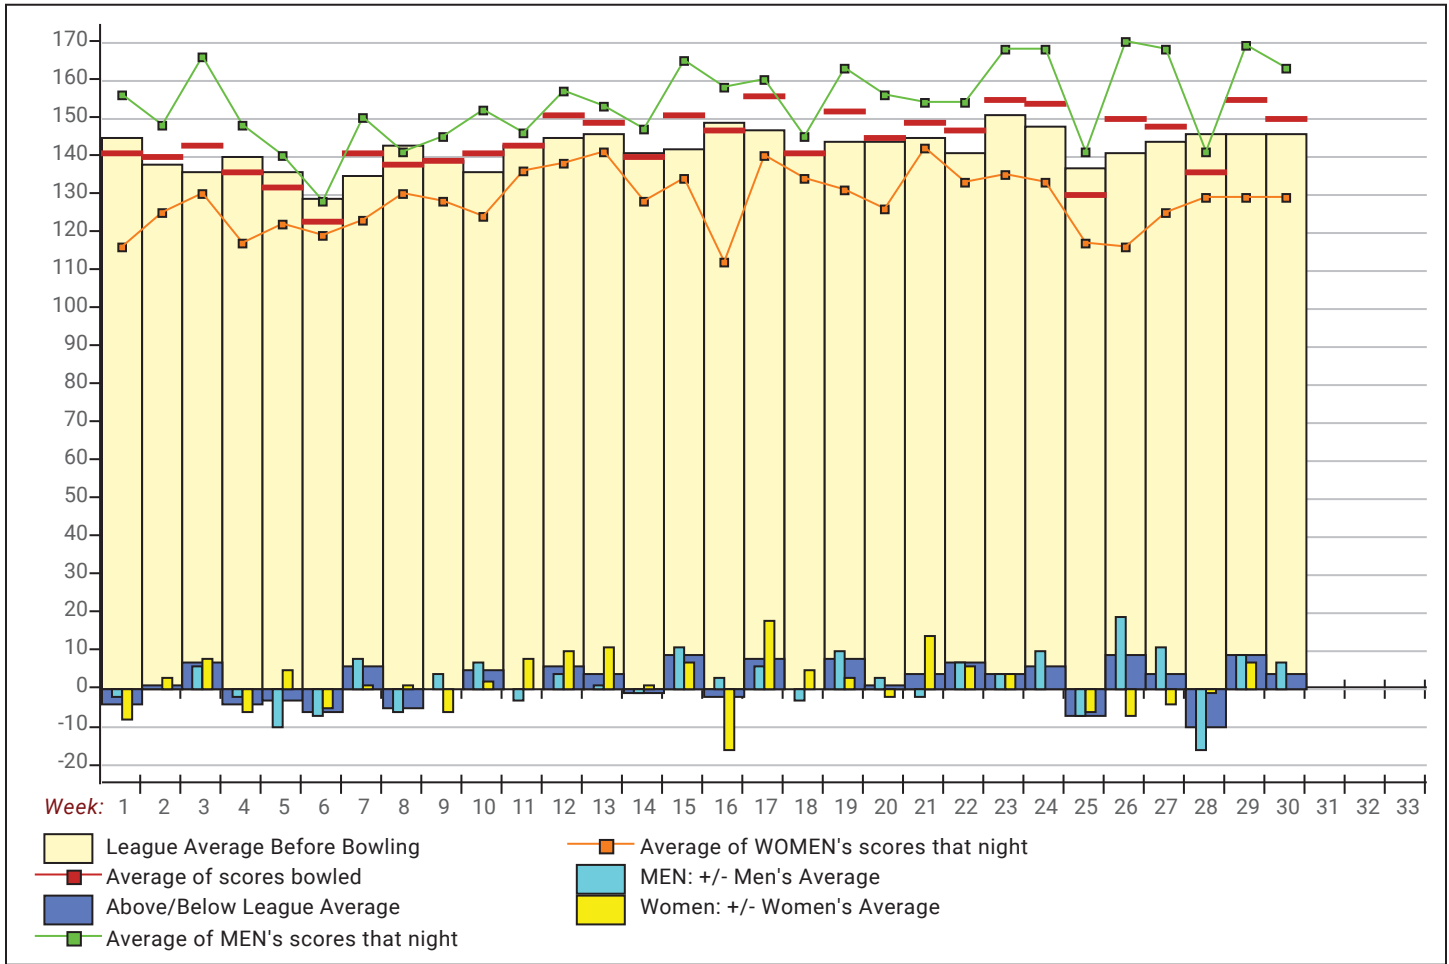

Team Average vs Avg of Scores

Average of Scores for Each Game

Amount Over/Under Team Average

Senior Singles 2021-22

This report is for scores bowled April 22 which is Week 30 of 30

League Average Week-by-Week

League Average Statistics for Last Week

	League	Right Hand	Left Hand	Men (Lft+Rt)	Women (Lft+Rt)
League Average Before Bowling	145.78	147.13	129.50	156.36	128.84
Average of scores bowled that night	150.23	153.11	115.67	163.33	129.27
New League Average After Bowling	145.95	147.45	127.96	156.65	128.83
Change in League Average	.17	.31	-1.54	.28	-.01
People Who Bowled Over Average	10	10		6	4
People Who Bowled Under Average	3	2	1	2	1
Average Amount of Series Over Avg	29.90	29.90		37.67	18.25
Average Amount of Series Under Avg	-34.67	-32.00	-40.00	-22.00	-60.00
Difference Avg, NiteAvg	5.00	6.53	-13.33	7.58	.87
Number of Bowlers	13	12	1	8	5
Number of Games Bowled	39	36	3	24	15
People Who Raised Their Average	10	10		6	4
Raised By an Average of This Amount	.49	.49		.65	.27
People Who Lowered Their Average	3	2	1	2	1
Lowered By an Average of This Amou	-.91	-.59	-1.54	-.81	-1.10
Number of Games Bowled Over Avera	24	23	1	16	8
Number of Games Bowled Under Avera	15	13	2	8	7