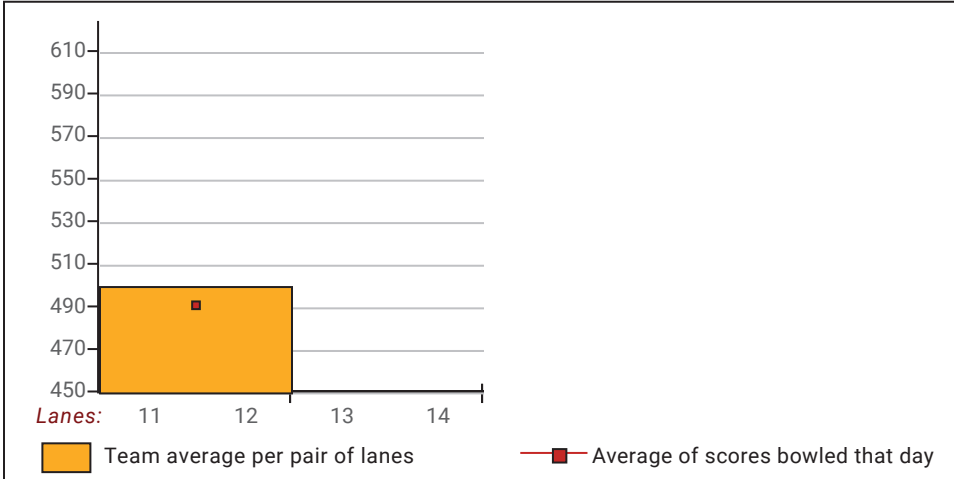

Team Average vs Avg of Scores