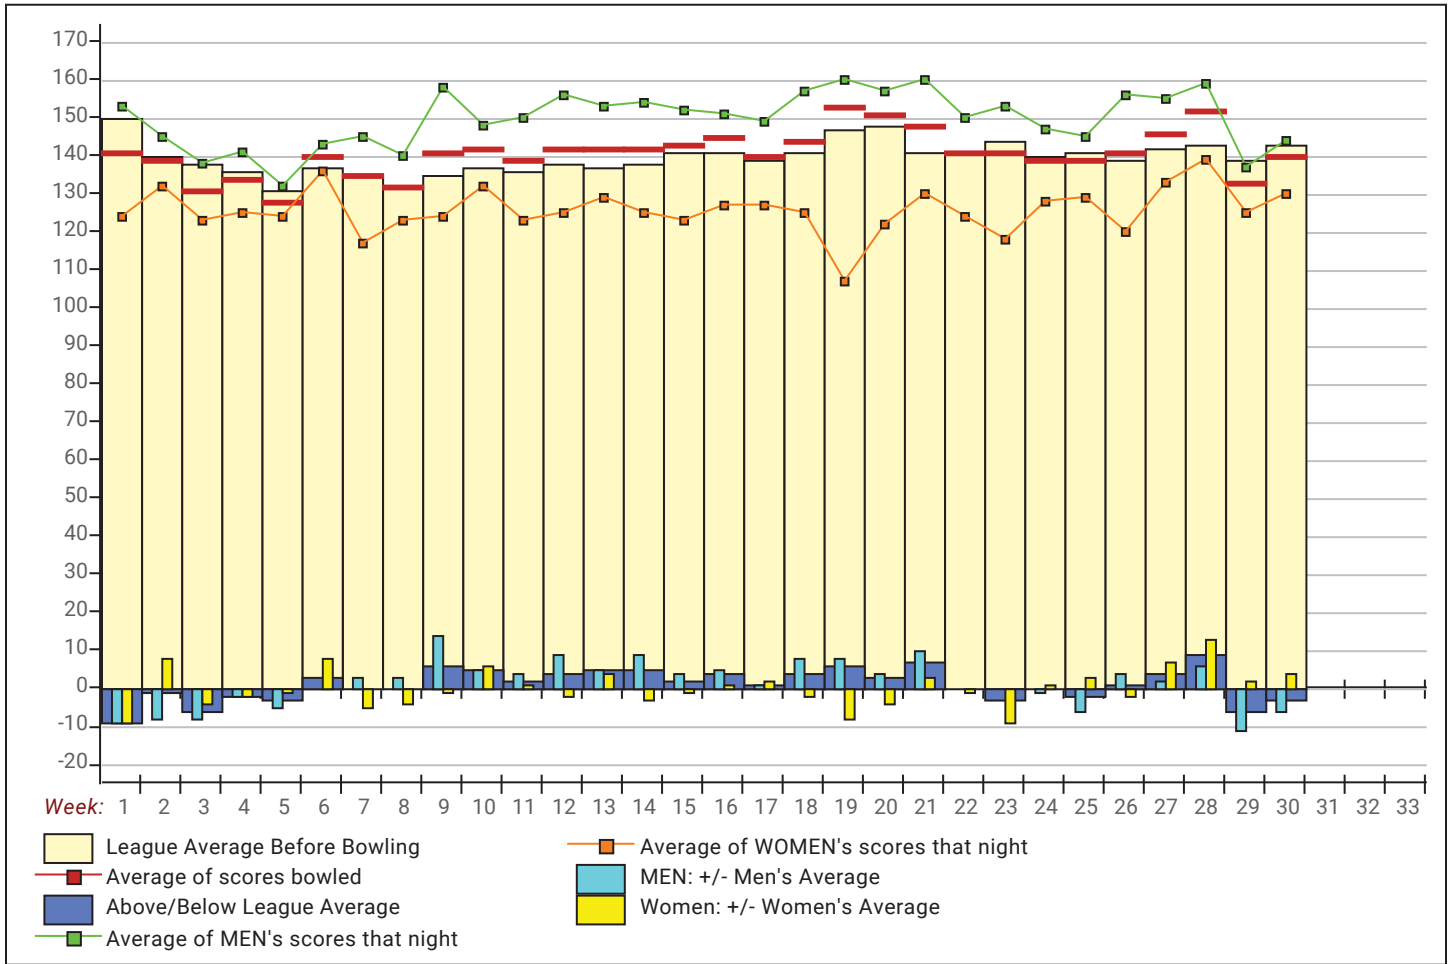

This report is for scores bowled April 30 which is Week 30 of 30

League Average Week-by-Week

League Average Statistics for Last Week

	League	Right Hand	Left Hand	Men (Lft+Rt)	Women (Lft+Rt)
League Average Before Bowling	143.42	147.17	120.90	150.19	126.49
Average of scores bowled that night	140.29	143.28	122.33	144.40	130.00
New League Average After Bowling	143.22	146.93	120.95	149.86	126.62
Change in League Average	-.20	-.24	.05	-.33	.13
People Who Bowled Over Average	3	2	1	1	2
People Who Bowled Under Average	4	4		4	
Average Amount of Series Over Avg	20.67	27.50	7.00	38.00	12.00
Average Amount of Series Under Avg	-29.00	-29.00		-29.00	
Difference Avg, NiteAvg	-2.57	-3.39	2.33	-5.20	4.00
Number of Bowlers	7	6	1	5	2
Number of Games Bowled	21	18	3	15	6
People Who Raised Their Average	3	2	1	1	2
Raised By an Average of This Amount	.23	.32	.05	.43	.13
People Who Lowered Their Average	4	4		4	
Lowered By an Average of This Amou	-.52	-.52		-.52	
Number of Games Bowled Over Avera	11	9	2	8	3
Number of Games Bowled Under Avera	9	8	1	7	2

Note: Averages are based only on people who bowled.