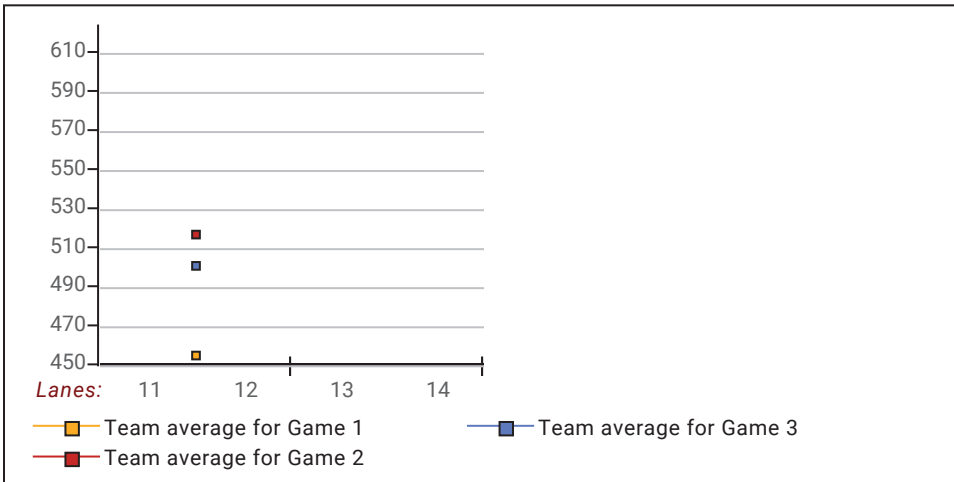

Average of Scores for Each Game