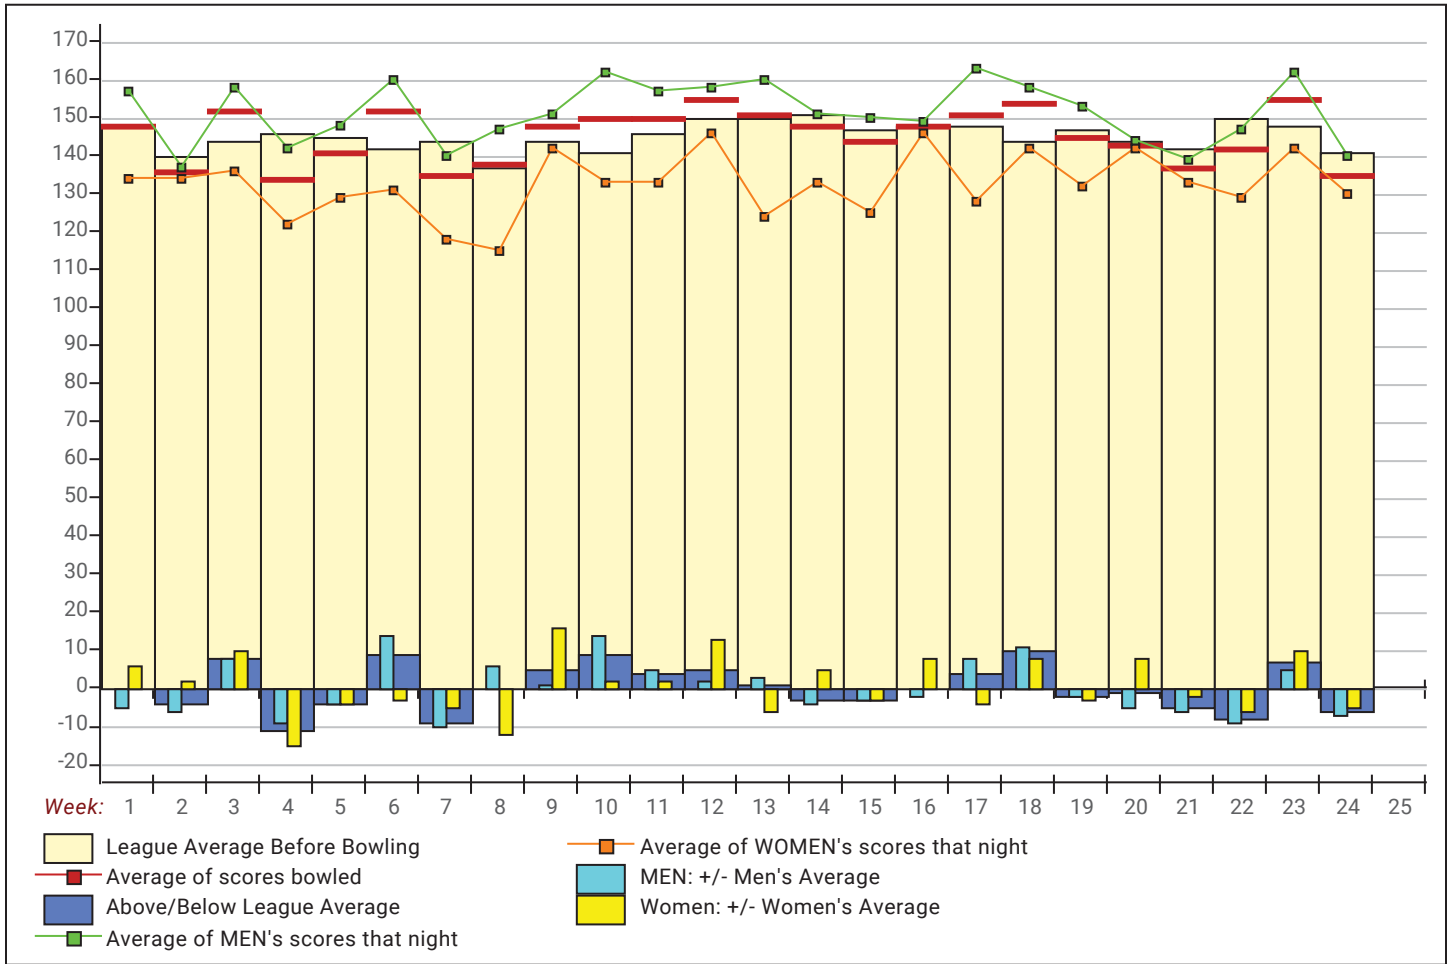

League Average Week-by-Week

League Average Statistics for Last Week

	League	Right Hand	Left Hand	Men (Lft+Rt)	Women (Lft+Rt)
League Average Before Bowling	140.50	142.23	133.61	146.39	134.61
Average of scores bowled that night	134.70	134.71	134.67	139.87	129.53
New League Average After Bowling	140.21	141.82	133.76	146.06	134.36
Change in League Average	-0.29	-0.40	.16	-.34	-.25
People Who Bowled Over Average	4	3	1	2	2
People Who Bowled Under Average	6	5	1	3	3
Average Amount of Series Over Avg	27.00	12.33	71.00	47.50	6.50
Average Amount of Series Under Avg	-44.50	-40.60	-64.00	-61.33	-27.67
Difference Avg, NiteAvg	-5.30	-6.92	1.17	-5.93	-4.67
Number of Bowlers	10	8	2	5	5
Number of Games Bowled	30	24	6	15	15
People Who Raised Their Average	4	3	1	2	2
Raised By an Average of This Amount	.47	.16	1.39	.85	.09
People Who Lowered Their Average	6	5	1	3	3
Lowered By an Average of This Amou	-.80	-.74	-1.08	-1.13	-.47
Number of Games Bowled Over Avera	10	8	2	5	5
Number of Games Bowled Under Avera	18	15	3	8	10