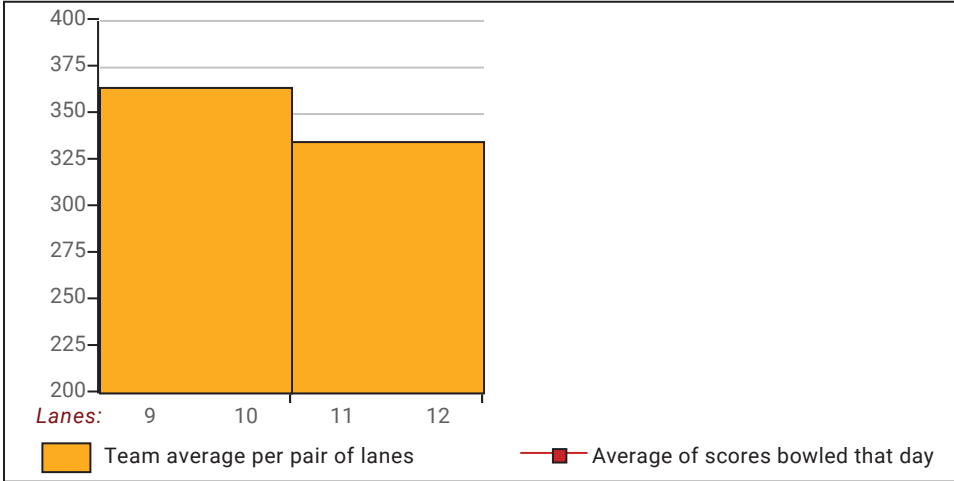

This report is for scores bowled March 13 which is Week 24 of 24

Team Average vs Avg of Scores