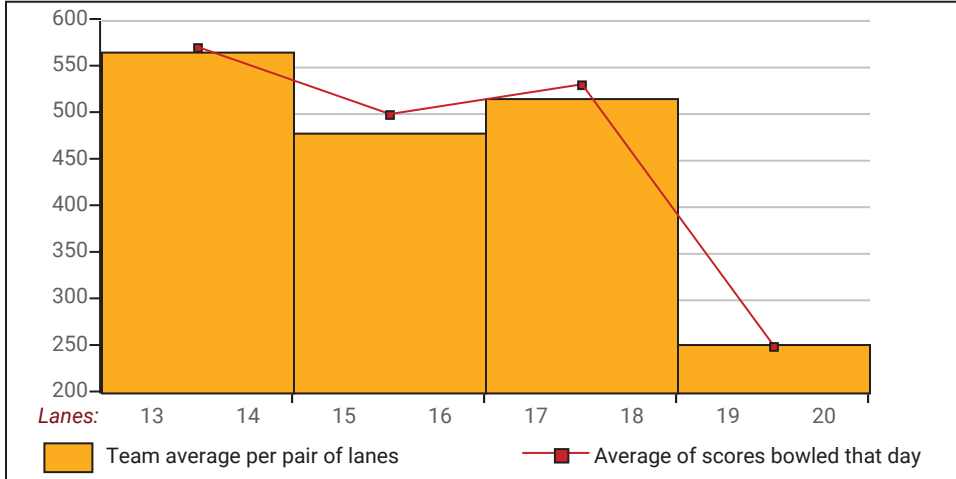

This report is for scores bowled December 10 which is Week 16 of 32

Team Average vs Avg of Scores