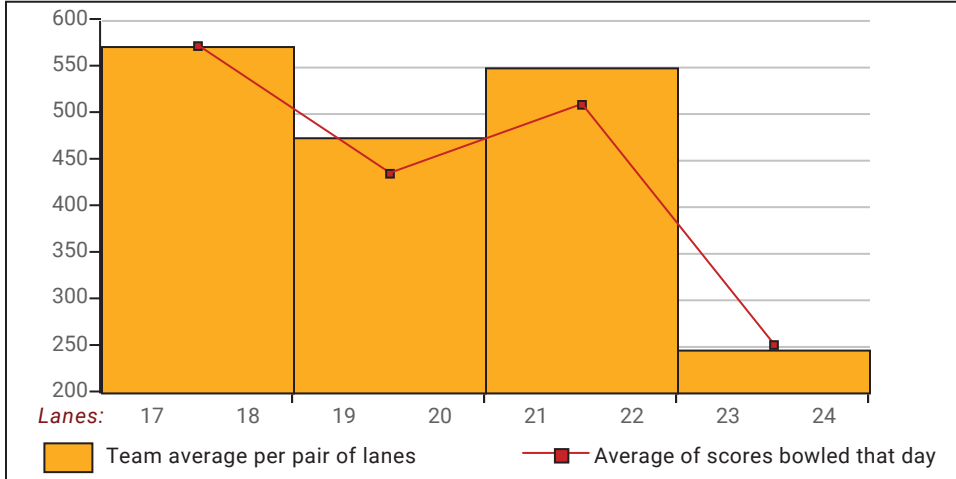

This report is for scores bowled March 10 which is Week 26 of 26

Team Average vs Avg of Scores