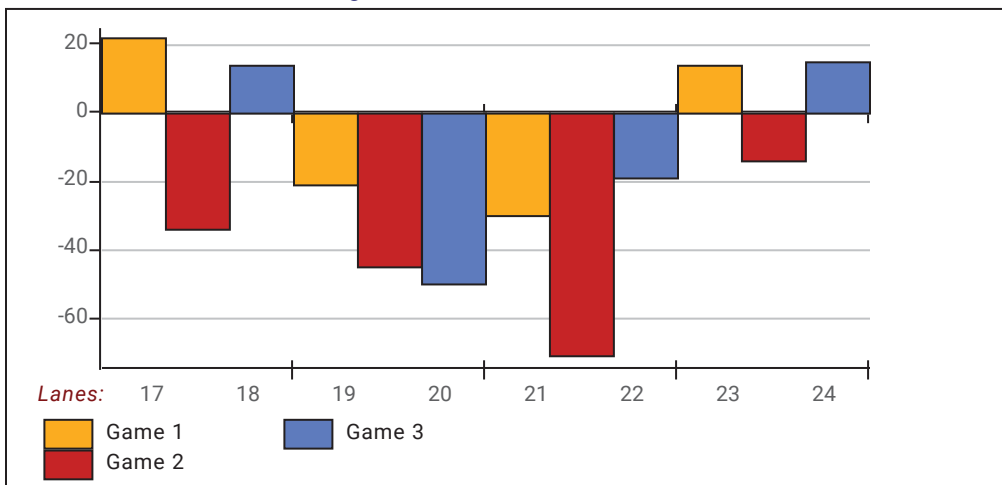

Amount Over/Under Team Average