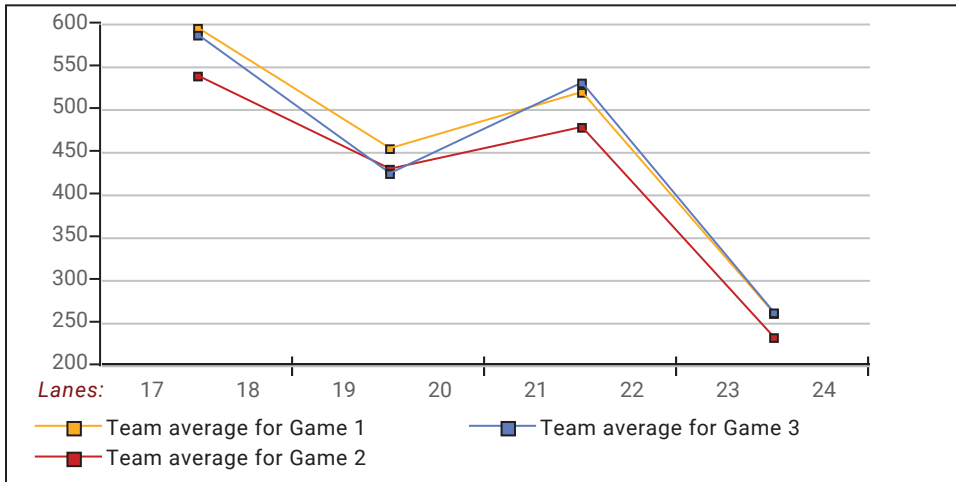

Average of Scores for Each Game