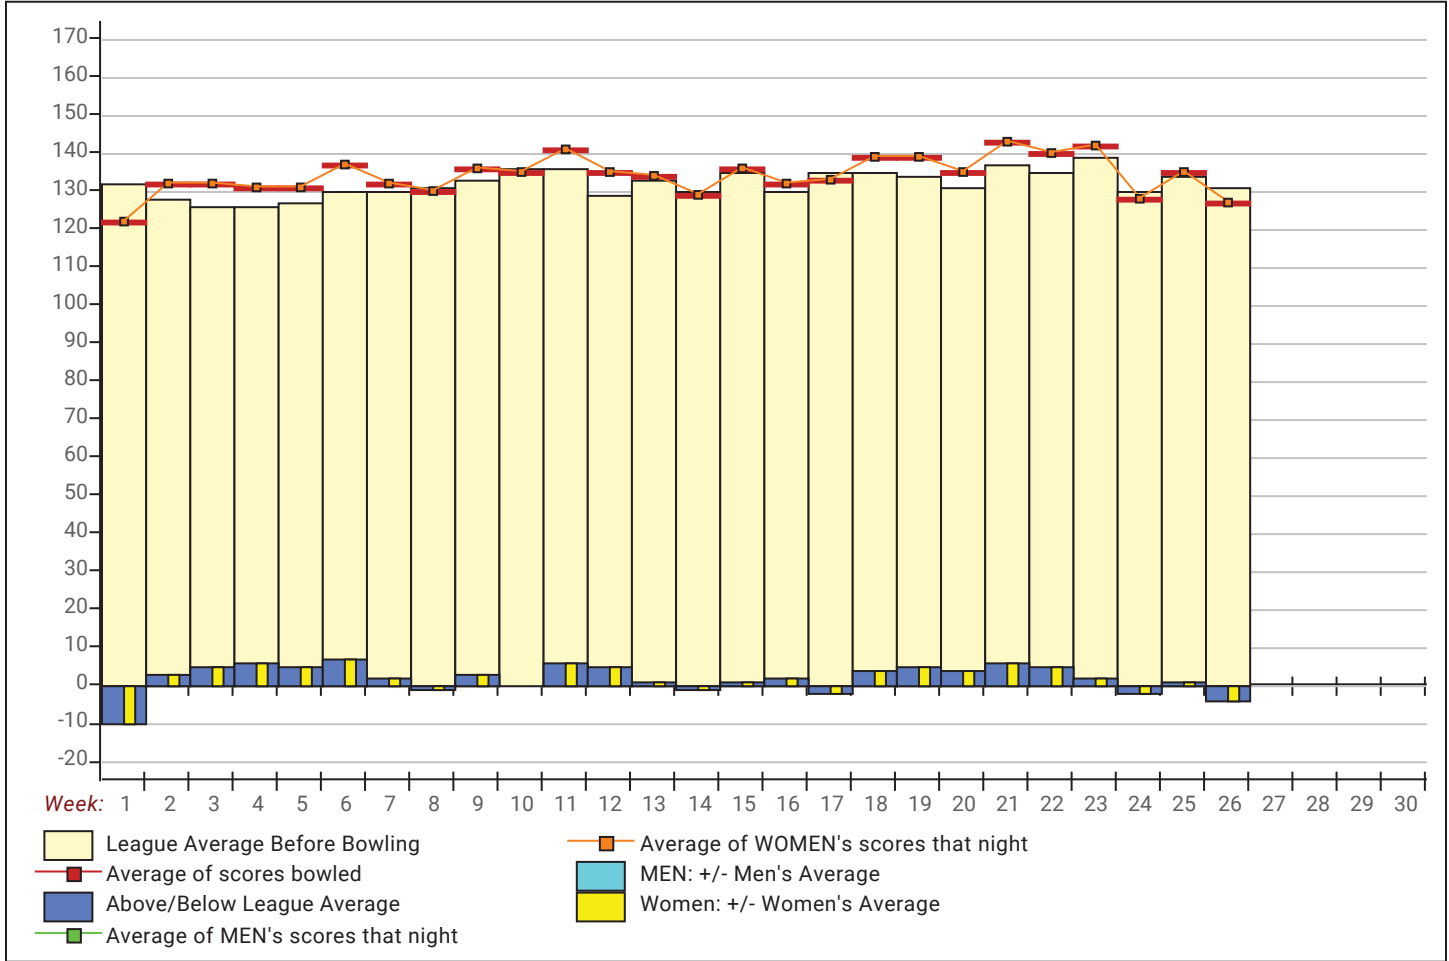

This report is for scores bowled March 10 which is Week 26 of 26

League Average Week-by-Week

League Average Statistics for Last Week

	League	Right Hand	Left Hand
League Average Before Bowling	131.06	133.75	110.49
Average of scores bowled that night	126.59	130.07	99.89
New League Average After Bowling	130.90	133.64	109.91
Change in League Average	-.16	-.11	-.58
People Who Bowled Over Average	8	8	
People Who Bowled Under Average	18	15	3
Average Amount of Series Over Avg	41.13	41.13	
Average Amount of Series Under Avg	-35.72	-36.60	-31.33
Difference Avg, NiteAvg	-4.03	-3.19	-10.44
Number of Bowlers	26	23	3
Number of Games Bowled	78	69	9
People Who Raised Their Average	8	8	
Raised By an Average of This Amount	1.13	1.13	
People Who Lowered Their Average	18	15	3
Lowered By an Average of This Amou	-.73	-.76	-.58
Number of Games Bowled Over Avera	27	25	2
Number of Games Bowled Under Avera	51	44	7

Note: Averages are based only on people who bowled.