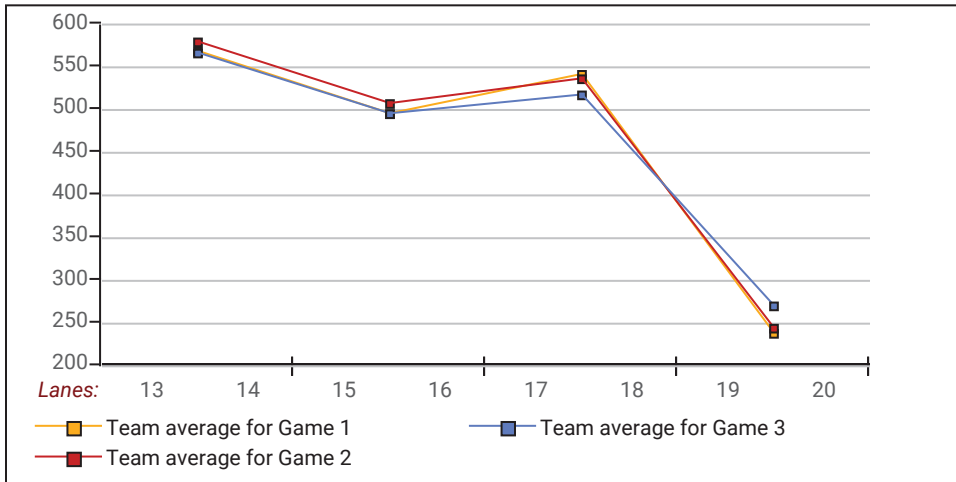

Average of Scores for Each Game