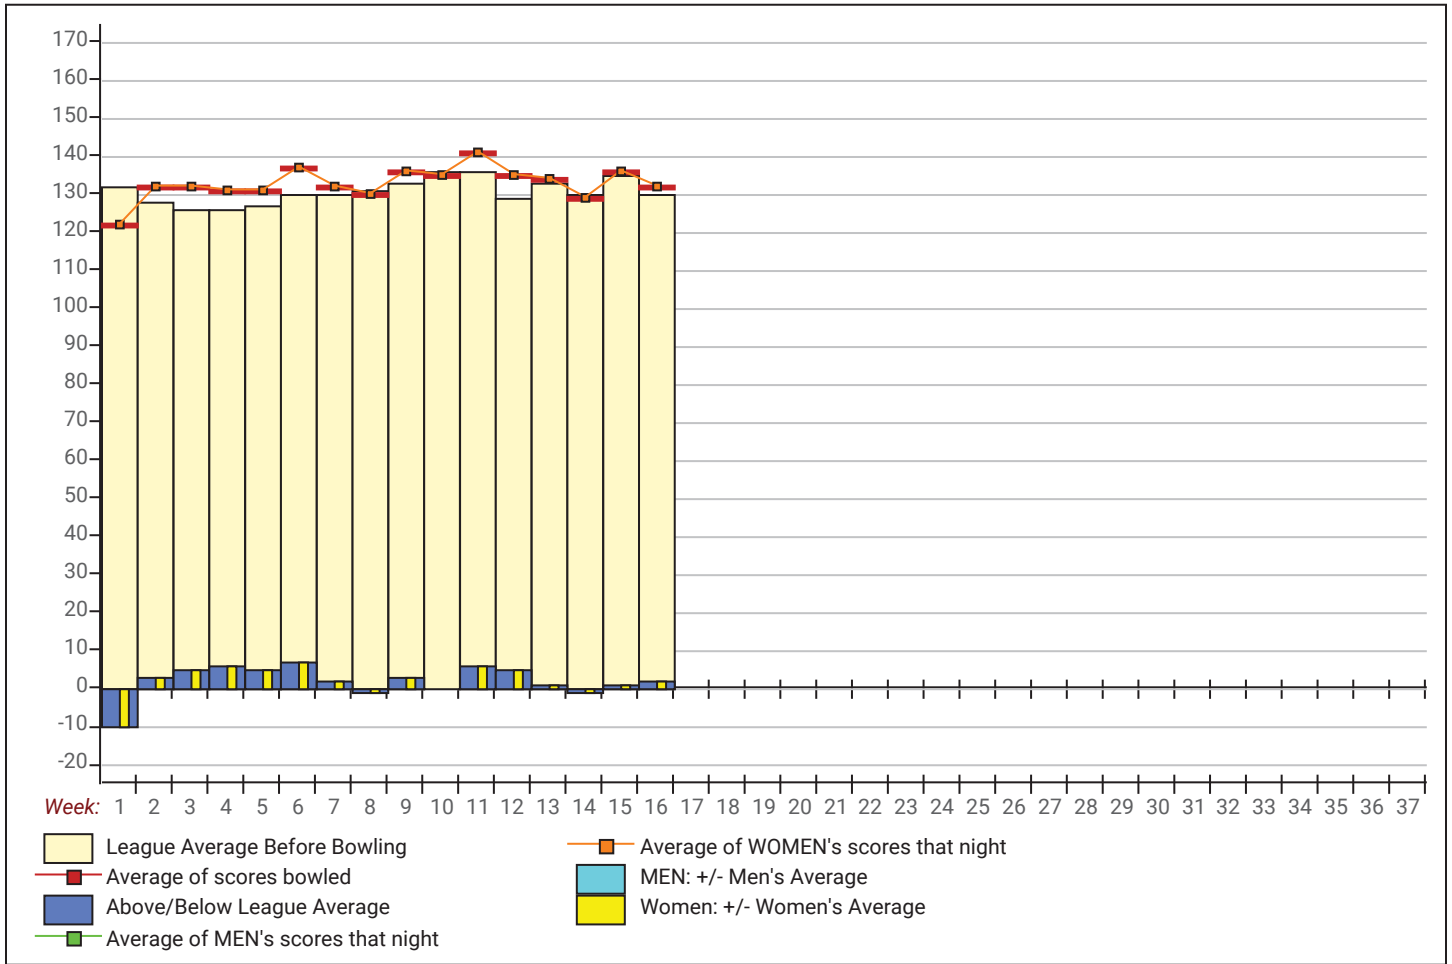

Satellite 2019-20

Big Apple Fun Center

This report is for scores bowled December 10 which is Week 16 of 32

This Week's Statistics: Lefties vs Righties

Unless designated left handed, bowlers are considered right handed.

	Over All	Right	Left
How many people bowled	28	27	1
Number of games bowled	84	81	3
Actual average of week's scores	132.07	131.78	140.00
How many games above average	46	44	2
How many games below average	35	35	0
Pins above/below average per game	2.54	2.48	4.00
How many people raised average by this amount	15 1.49	14 1.58	1 0.23
How many people went down by this amount	13 -1.61	13 -1.61	-- 0.00
League average before bowling	130.11	129.86	136.97
League average after bowling	130.17	129.90	137.21
Change in league average	0.05	0.05	0.23
800s	--	--	--
775s	--	--	--
750s	--	--	--
725s	--	--	--
700s	--	--	--
675s	--	--	--
650s	--	--	--
625s	--	--	--
600s	--	--	--
575s	--	--	--
550s	--	--	--
525s	1	1	--
500s	1	1	--
475s	1	1	--
450s	1	1	--
425s	5	5	--
400s	6	5	1
below 400	13	13	--
300s	--	--	--
275s	--	--	--
250s	--	--	--
225s	--	--	--
200s	--	--	--
175s	4	4	--
150s	18	18	--
125s	29	26	3
100s	26	26	--
below 100	7	7	--

League Average Week-by-Week

League Average Statistics for Last Week

	League	Right Hand	Left Hand
League Average Before Bowling	130.11	129.86	136.97
Average of scores bowled that night	132.07	131.78	140.00
New League Average After Bowling	130.17	129.90	137.21
Change in League Average	.05	.05	.23
People Who Bowled Over Average	15	14	1
People Who Bowled Under Average	13	13	
Average Amount of Series Over Avg	42.47	44.64	12.00
Average Amount of Series Under Avg	-32.62	-32.62	
Difference Avg, NiteAvg	2.54	2.48	4.00
Number of Bowlers	28	27	1
Number of Games Bowled	84	81	3
People Who Raised Their Average	15	14	1
Raised By an Average of This Amount	1.49	1.58	.23
People Who Lowered Their Average	13	13	
Lowered By an Average of This Amou	-1.61	-1.61	
Number of Games Bowled Over Avera	46	44	2
Number of Games Bowled Under Avera	35	35	