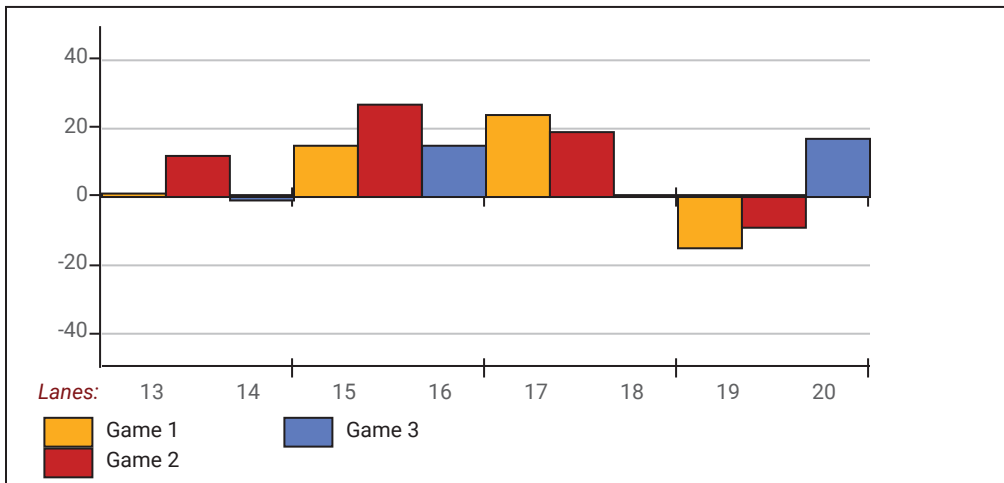

	Over All	Right	Left
How many people bowled	28	27	1
Number of games bowled	84	81	3
Actual average of week's scores	132.07	131.78	140.00
How many games above average	46	44	2
How many games below average	35	35	0
Pins above/below average per game	2.54	2.48	4.00
How many people raised average by this amount	15 1.49	14 1.58	1 0.23
How many people went down by this amount	13 -1.61	13 -1.61	-- 0.00
League average before bowling	130.11	129.86	136.97
League average after bowling	130.17	129.90	137.21
Change in league average	0.05	0.05	0.23
800s	--	--	--
775s	--	--	--
750s	--	--	--
725s	--	--	--
700s	--	--	--
675s	--	--	--
650s	--	--	--
625s	--	--	--
600s	--	--	--
575s	--	--	--
550s	--	--	--
525s	1	1	--
500s	1	1	--
475s	1	1	--
450s	1	1	--
425s	5	5	--
400s	6	5	1
below 400	13	13	--
300s	--	--	--
275s	--	--	--
250s	--	--	--
225s	--	--	--
200s	--	--	--
175s	4	4	--
150s	18	18	--
125s	29	26	3
100s	26	26	--
below 100	7	7	--

This report is for scores bowled December 10 which is Week 16 of 32

Team Average vs Avg of Scores

Average of Scores for Each Game

Amount Over/Under Team Average

This report is for scores bowled December 10 which is Week 16 of 32

League Average Week-by-Week

League Average Statistics for Last Week

	League	Right Hand	Left Hand
League Average Before Bowling	130.11	129.86	136.97
Average of scores bowled that night	132.07	131.78	140.00
New League Average After Bowling	130.17	129.90	137.21
Change in League Average	.05	.05	.23
People Who Bowled Over Average	15	14	1
People Who Bowled Under Average	13	13	
Average Amount of Series Over Avg	42.47	44.64	12.00
Average Amount of Series Under Avg	-32.62	-32.62	
Difference Avg, NiteAvg	2.54	2.48	4.00
Number of Bowlers	28	27	1
Number of Games Bowled	84	81	3
People Who Raised Their Average	15	14	1
Raised By an Average of This Amount	1.49	1.58	.23
People Who Lowered Their Average	13	13	
Lowered By an Average of This Amou	-1.61	-1.61	
Number of Games Bowled Over Avera	46	44	2
Number of Games Bowled Under Avera	35	35	