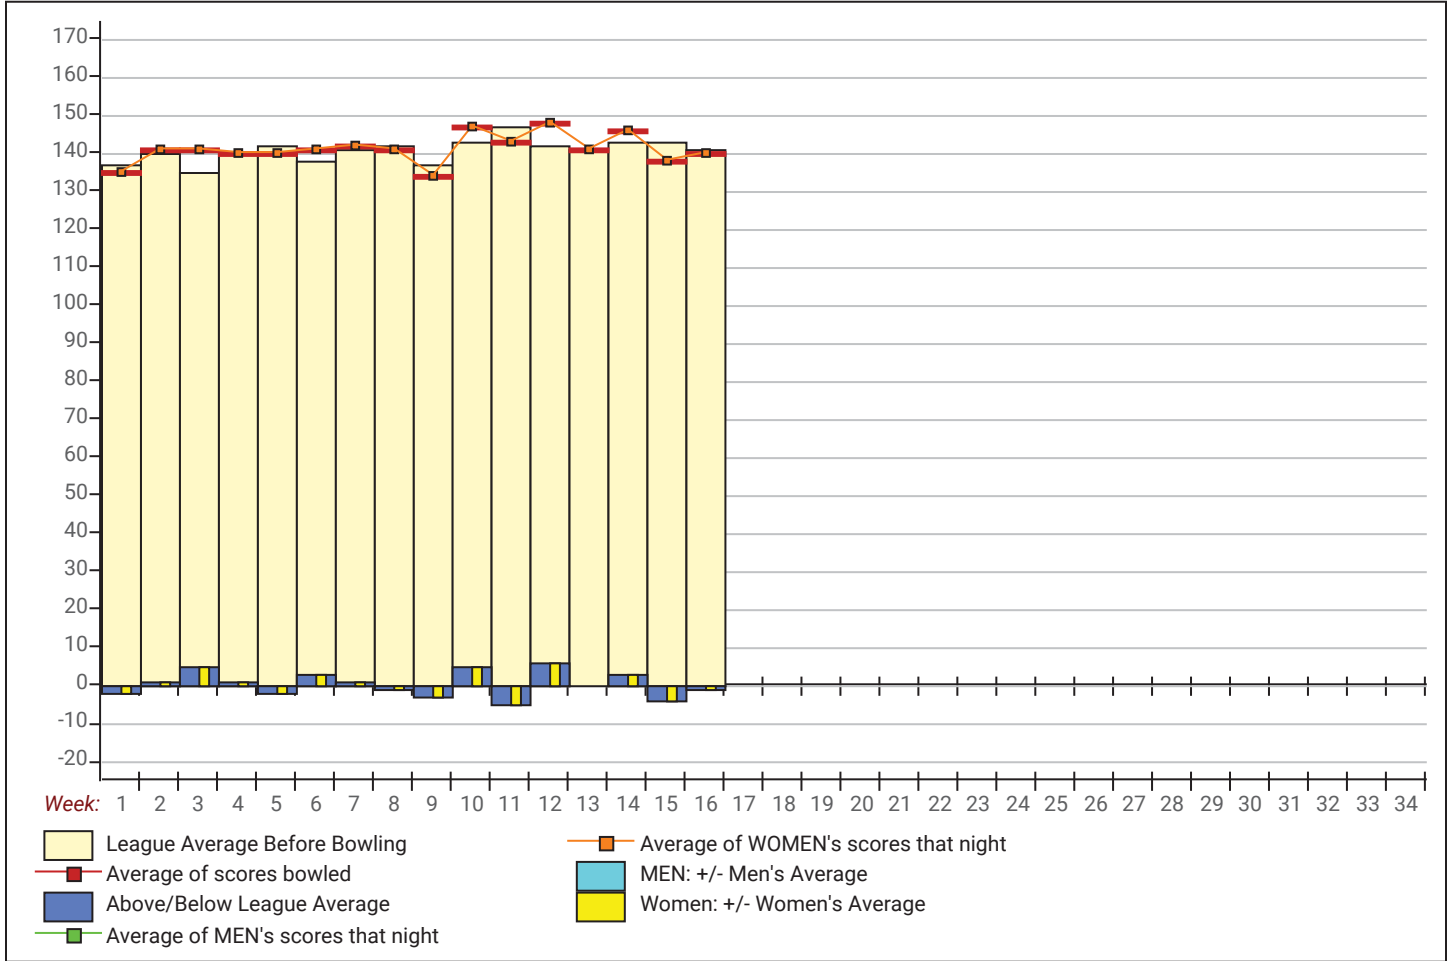

Applette 2019-20

Big Apple Fun Center

This report is for scores bowled December 12 which is Week 16 of 32

This Week's Statistics: Lefties vs Righties

Unless designated left handed, bowlers are considered right handed.

	Over All	Right	Left
How many people bowled	24	24	0
Number of games bowled	72	72	0
Actual average of week's scores	140.35	140.35	0.00
How many games above average	32	32	0
How many games below average	39	39	0
Pins above/below average per game	-0.53	-0.53	0.00
How many people raised average	12	12	--
by this amount	1.23	1.23	0.00
How many people went down	12	12	--
by this amount	-0.99	-0.99	0.00
League average before bowling	141.45	141.45	0.00
League average after bowling	141.57	141.57	0.00
Change in league average	0.12	0.12	0.00
800s	--	--	--
775s	--	--	--
750s	--	--	--
725s	--	--	--
700s	--	--	--
675s	--	--	--
650s	--	--	--
625s	--	--	--
600s	--	--	--
575s	--	--	--
550s	--	--	--
525s	1	1	--
500s	2	2	--
475s	5	5	--
450s	2	2	--
425s	1	1	--
400s	3	3	--
below 400	10	10	--
300s	--	--	--
275s	--	--	--
250s	--	--	--
225s	--	--	--
200s	2	2	--
175s	6	6	--
150s	22	22	--
125s	22	22	--
100s	13	13	--
below 100	7	7	--

League Average Week-by-Week

League Average Statistics for Last Week

	League	Right Hand	Left Hand
League Average Before Bowling	141.45	141.45	
Average of scores bowled that night	140.35	140.35	
New League Average After Bowling	141.57	141.57	
Change in League Average	.12	.12	
People Who Bowled Over Average	12	12	
People Who Bowled Under Average	12	12	
Average Amount of Series Over Avg	28.67	28.67	
Average Amount of Series Under Avg	-31.83	-31.83	
Difference Avg, NiteAvg	-.53	-.53	
Number of Bowlers	24	24	
Number of Games Bowled	72	72	
People Who Raised Their Average	12	12	
Raised By an Average of This Amount	1.23	1.23	
People Who Lowered Their Average	12	12	
Lowered By an Average of This Amou	-.99	-.99	
Number of Games Bowled Over Avera	32	32	
Number of Games Bowled Under Avera	39	39	