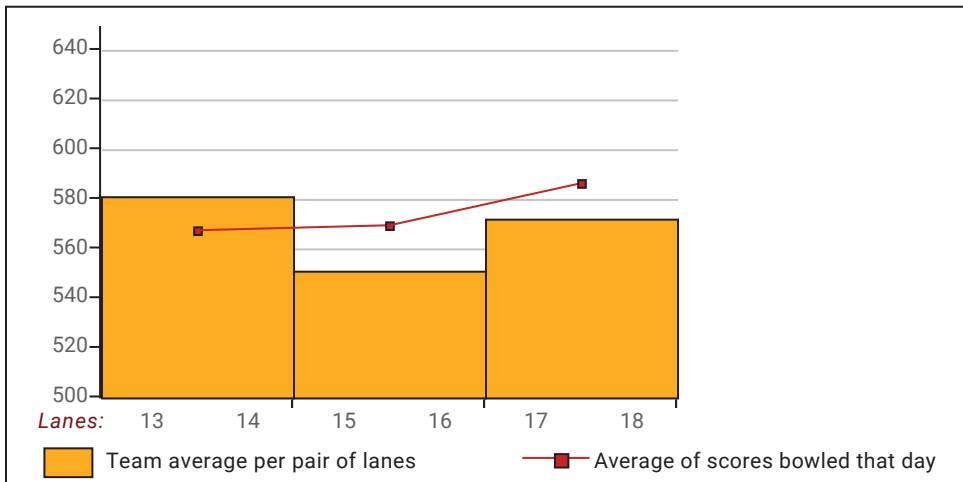

Team Average vs Avg of Scores