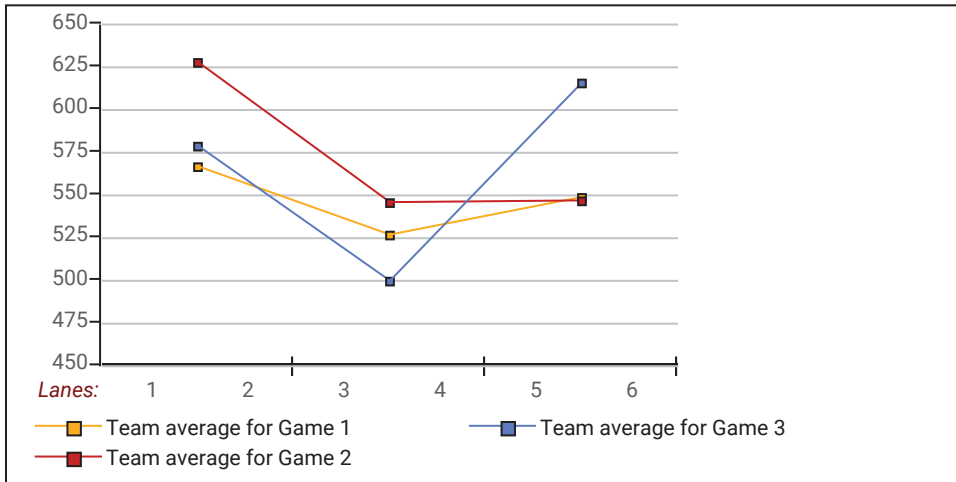

Average of Scores for Each Game