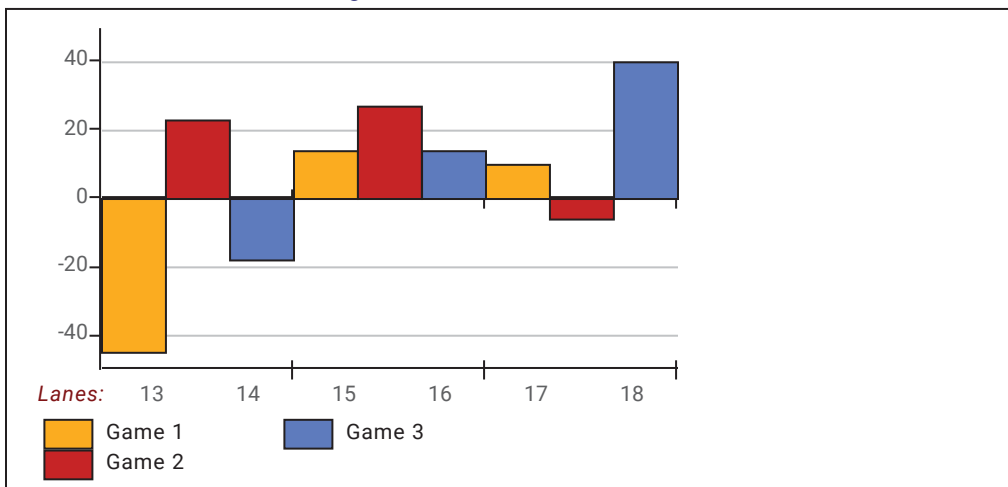

Amount Over/Under Team Average