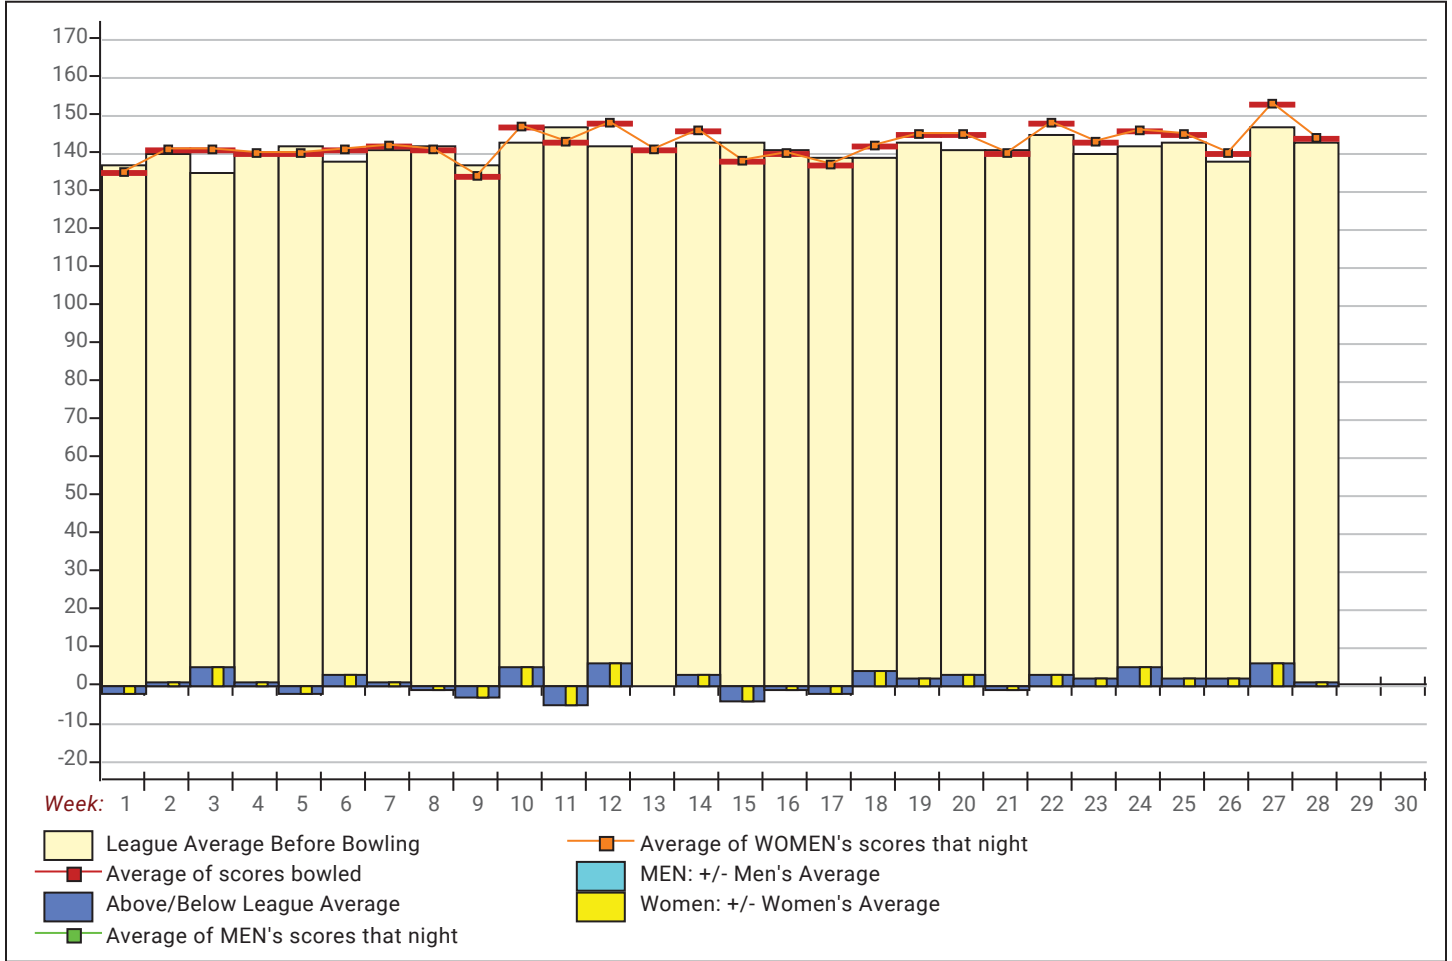

This report is for scores bowled March 12 which is Week 28 of 28

League Average Week-by-Week

League Average Statistics for Last Week

	League	Right Hand	Left Hand
League Average Before Bowling	142.53	142.53	
Average of scores bowled that night	143.71	143.71	
New League Average After Bowling	142.57	142.57	
Change in League Average	.04	.04	
People Who Bowled Over Average	13	13	
People Who Bowled Under Average	11	11	
Average Amount of Series Over Avg	33.31	33.31	
Average Amount of Series Under Avg	-28.45	-28.45	
Difference Avg, NiteAvg	1.67	1.67	
Number of Bowlers	24	24	
Number of Games Bowled	72	72	
People Who Raised Their Average	13	13	
Raised By an Average of This Amount	.55	.55	
People Who Lowered Their Average	11	11	
Lowered By an Average of This Amou	-.57	-.57	
Number of Games Bowled Over Avera	37	37	
Number of Games Bowled Under Avera	33	33	

Note: Averages are based only on people who bowled.