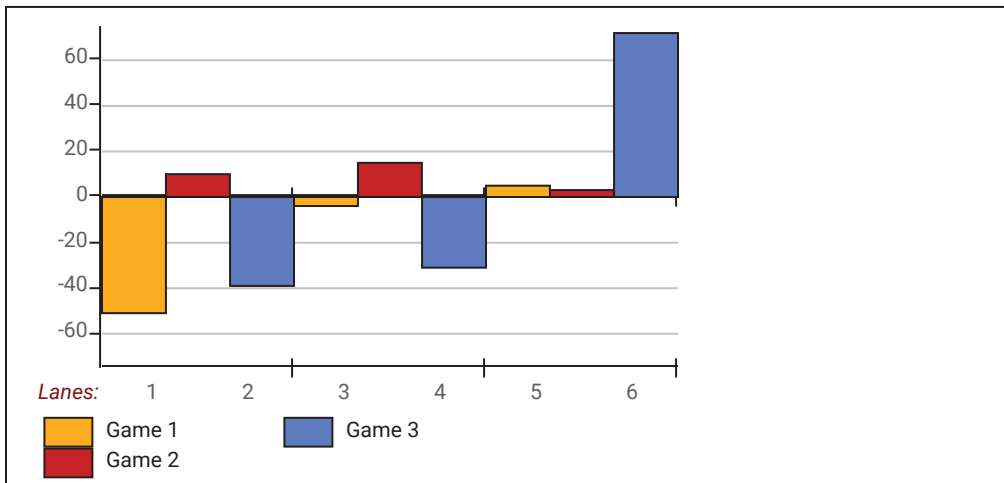

Amount Over/Under Team Average