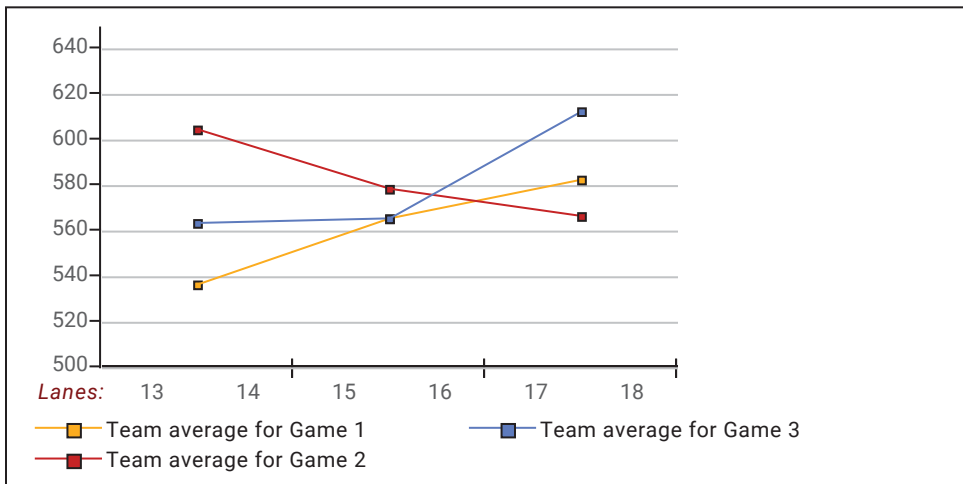

Average of Scores for Each Game