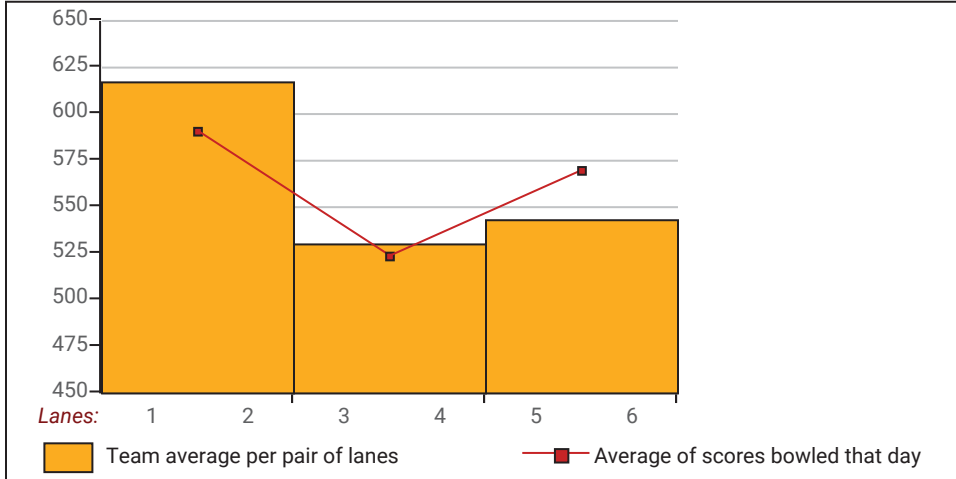

This report is for scores bowled December 12 which is Week 16 of 32

Team Average vs Avg of Scores