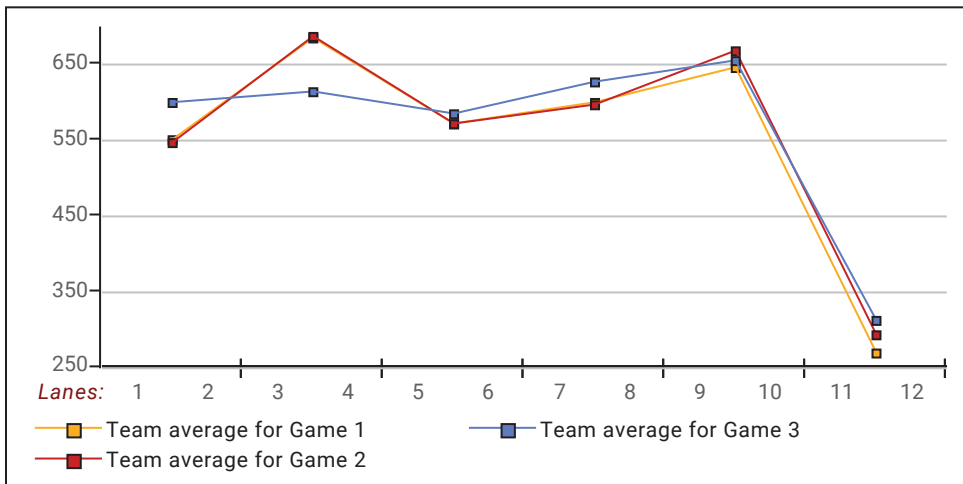

Average of Scores for Each Game