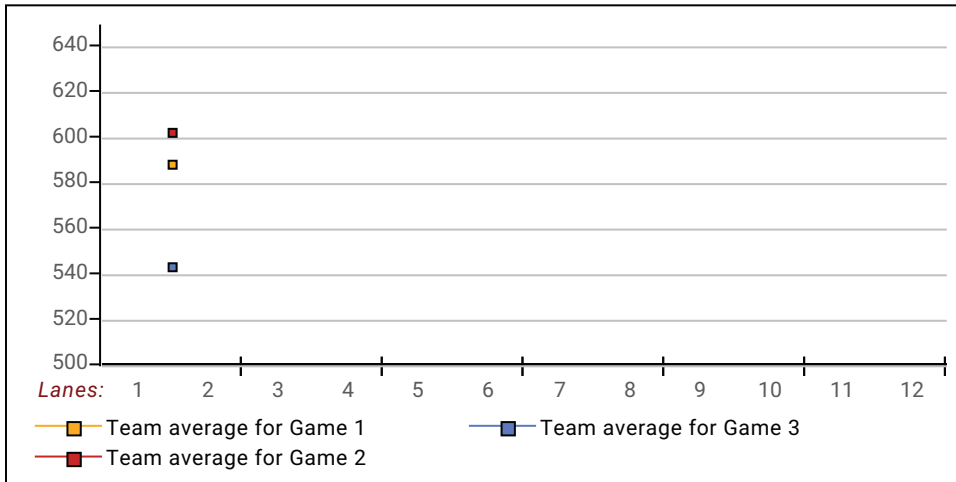

Average of Scores for Each Game