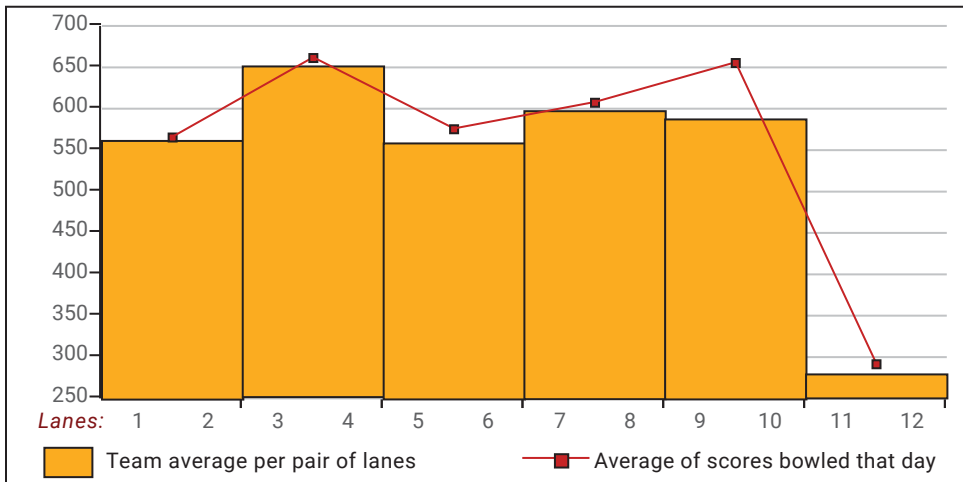

This report is for scores bowled March 24 which is Week 30 of 30

Team Average vs Ave of Scores