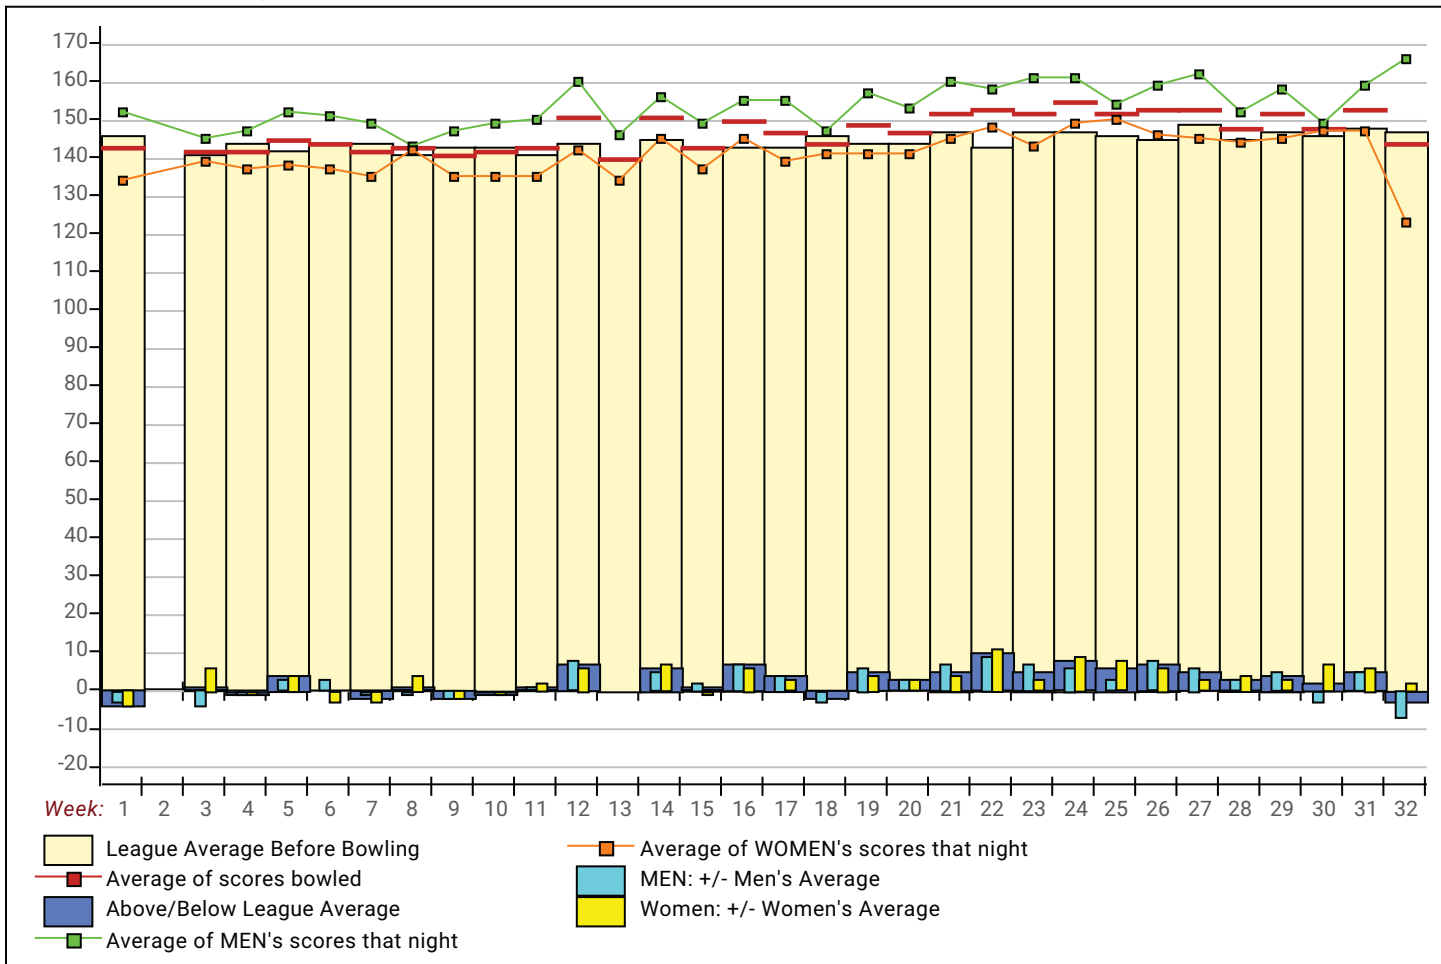

This report is for scores bowled March 31

League Average Week-by-Week

League Average Statistics for Last Week

	League	Right Hand	Left Hand	Men (Lft+Rt)	Women (Lft+Rt)
League Average Before Bowling	147.20	147.20		172.98	121.41
Average of scores bowled that night	144.50	144.50		165.67	123.33
New League Average After Bowling	147.07	147.07		172.63	121.52
Change in League Average	-.12	-.12		-.35	.10
People Who Bowled Over Average	5	5		3	2
People Who Bowled Under Average	3	3		1	2
Average Amount of Series Over Avg	13.80	13.80		10.67	18.50
Average Amount of Series Under Avg	-41.00	-41.00		-114.00	-4.50
Difference Avg, NiteAvg	-2.25	-2.25		-6.83	2.33
Number of Bowlers	8	8		4	4
Number of Games Bowled	24	24		12	12
People Who Raised Their Average	5	5		3	2
Raised By an Average of This Amount	.19	.19		.12	.30
People Who Lowered Their Average	3	3		1	2
Lowered By an Average of This Amou	-.65	-.65		-1.76	-.09
Number of Games Bowled Over Avera	12	12		4	8
Number of Games Bowled Under Avera	12	12		8	4

Note: Averages are based only on people who bowled.