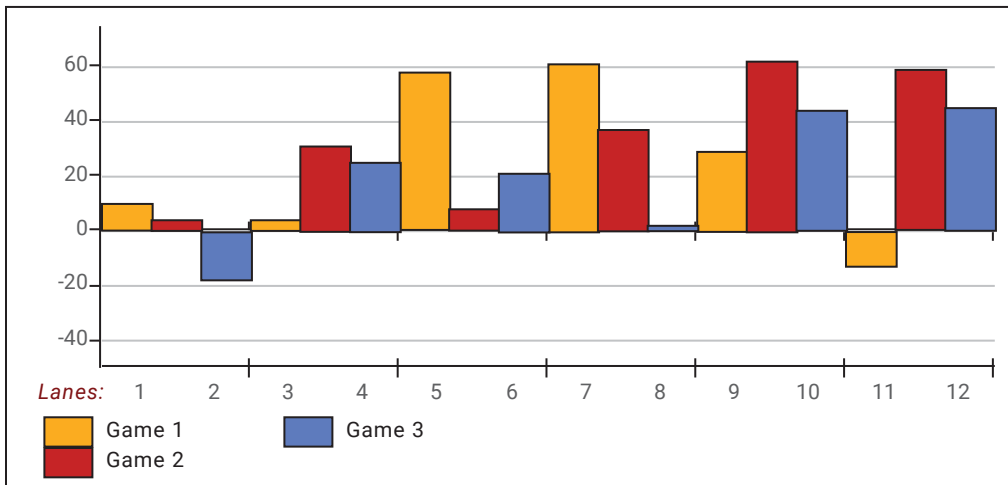

Amount Over/Under Team Average