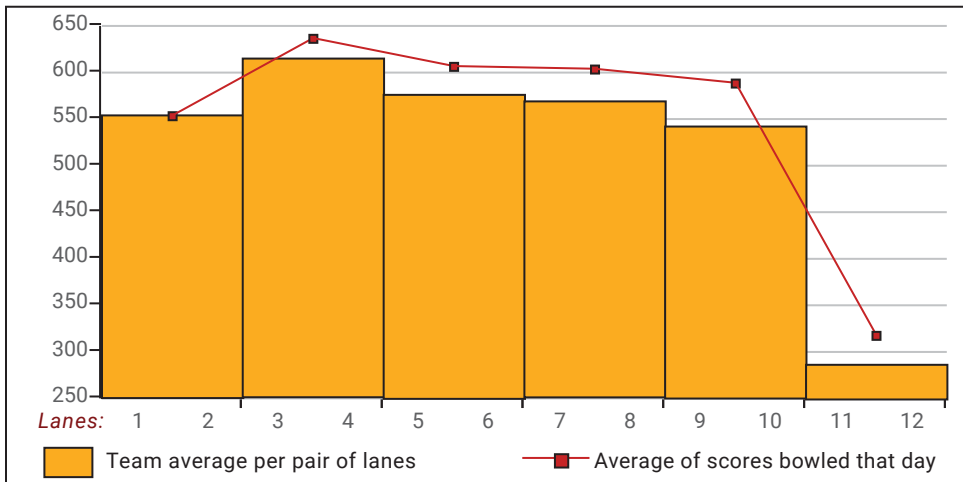

This report is for scores bowled December 9 which is Week 15 of 30

Team Average vs Ave of Scores