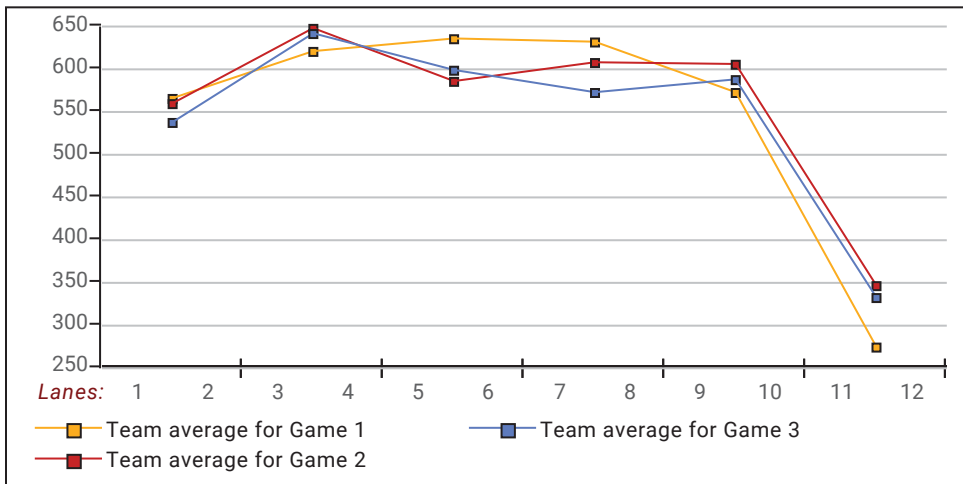

Average of Scores for Each Game