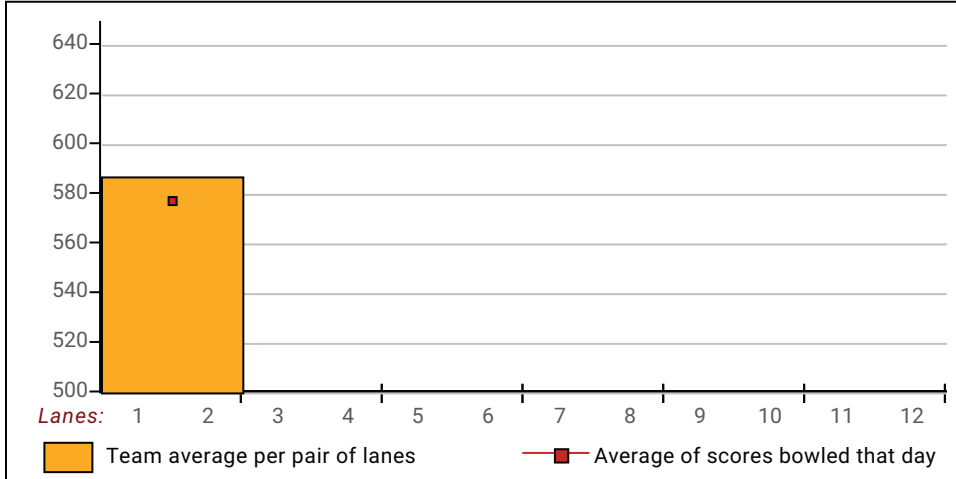

This report is for scores bowled March 31

Team Average vs Ave of Scores