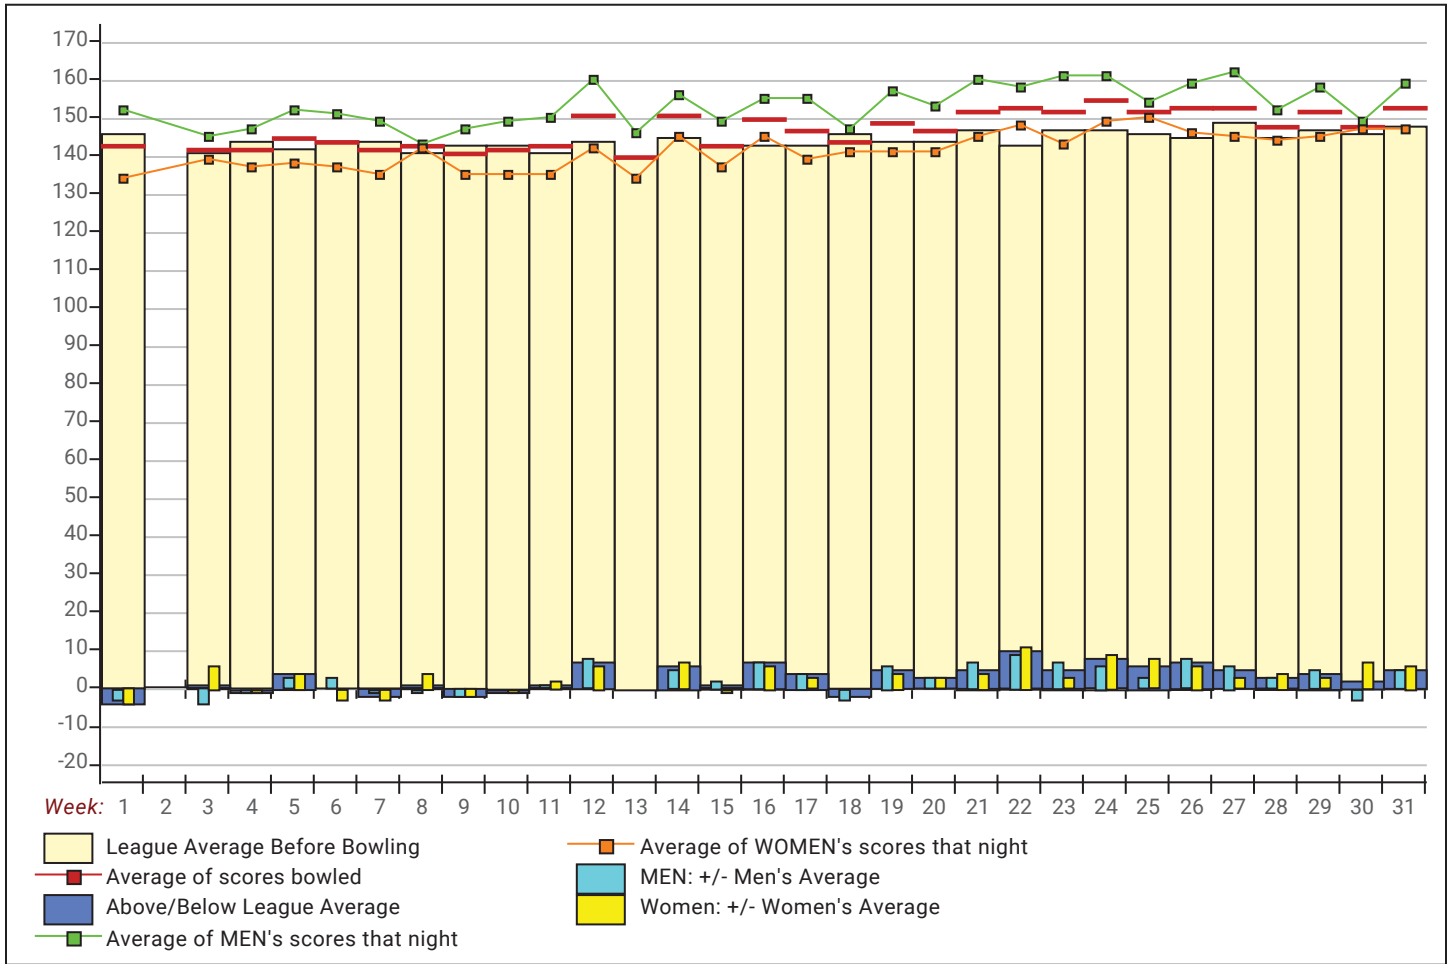

**League Average Week-by-Week**

**League Average Statistics for Last Week**

	League	Right Hand	Left Hand	Men (Lft+Rt)	Women (Lft+Rt)
League Average Before Bowling	147.72	147.99	136.57	153.86	140.96
Average of scores bowled that night	153.15	153.39	143.33	158.91	146.82
New League Average After Bowling	147.92	148.20	136.82	154.08	141.16
Change in League Average	.21	.21	.24	.22	.19
People Who Bowled Over Average	26	25	1	14	12
People Who Bowled Under Average	16	16		8	8
Average Amount of Series Over Avg	49.54	50.64	22.00	47.43	52.00
Average Amount of Series Under Avg	-33.38	-33.38		-36.88	-29.88
Difference Avg, NiteAvg	5.98	5.95	7.33	5.59	6.42
Number of Bowlers	42	41	1	22	20
Number of Games Bowled	126	123	3	66	60
People Who Raised Their Average	26	25	1	14	12
Raised By an Average of This Amount	.63	.64	.24	.60	.66
People Who Lowered Their Average	16	16		8	8
Lowered By an Average of This Amou	-.48	-.48		-.45	-.51
Number of Games Bowled Over Avera	74	72	2	37	37
Number of Games Bowled Under Avera	49	48	1	28	21