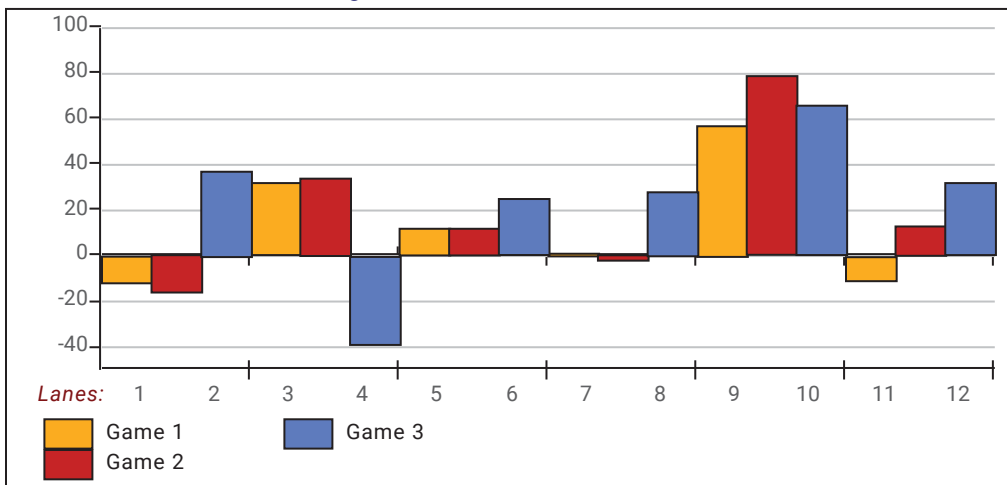

Amount Over/Under Team Average