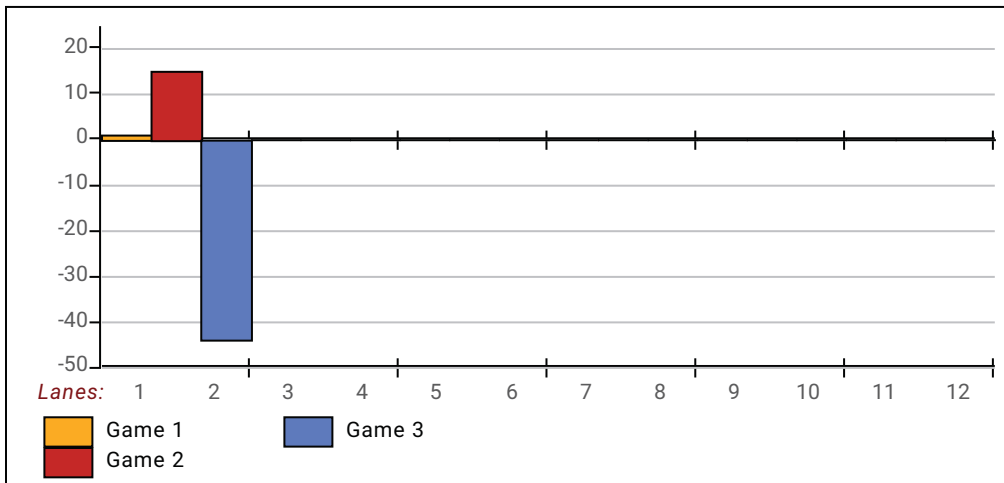

Amount Over/Under Team Average