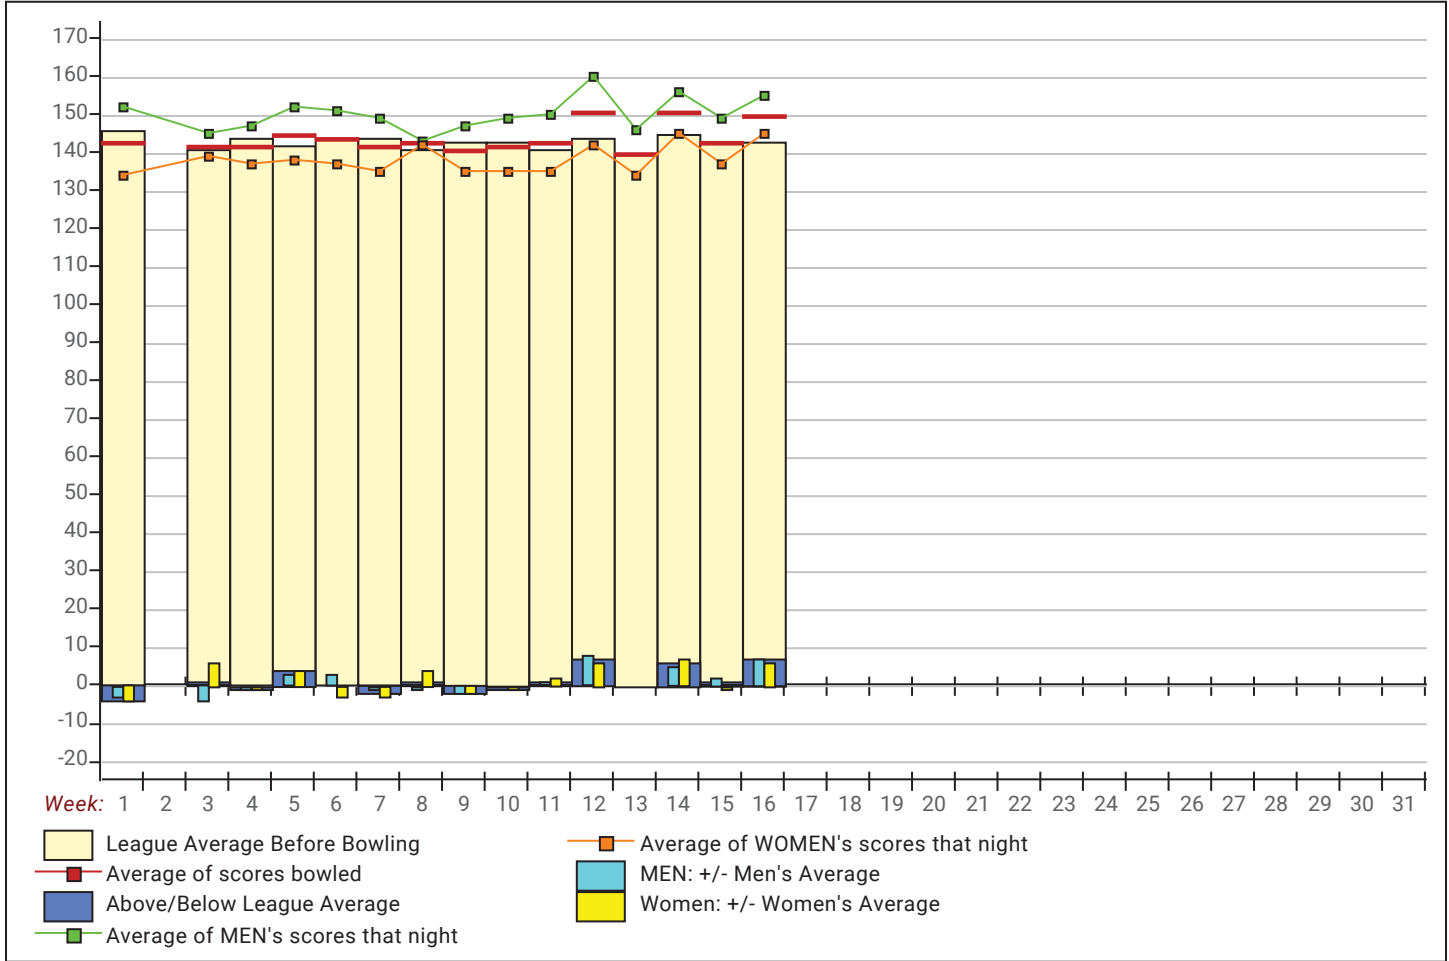

**League Average Week-by-Week**

**League Average Statistics for Last Week**

	League	Right Hand	Left Hand	Men (Lft+Rt)	Women (Lft+Rt)
League Average Before Bowling	143.44	143.68	133.19	147.86	139.02
Average of scores bowled that night	149.98	150.52	126.67	155.02	144.94
New League Average After Bowling	143.99	144.25	132.69	148.41	139.57
Change in League Average	.55	.57	-.50	.55	.55
People Who Bowled Over Average	30	30		15	15
People Who Bowled Under Average	14	13	1	7	7
Average Amount of Series Over Avg	39.87	39.87		47.33	32.40
Average Amount of Series Under Avg	-19.00	-19.00	-19.00	-28.43	-9.57
Difference Avg, NiteAvg	7.05	7.36	-6.33	7.74	6.35
Number of Bowlers	44	43	1	22	22
Number of Games Bowled	132	129	3	66	66
People Who Raised Their Average	30	30		15	15
Raised By an Average of This Amount	1.06	1.06		1.17	.96
People Who Lowered Their Average	14	13	1	7	7
Lowered By an Average of This Amou	-.56	-.56	-.50	-.78	-.34
Number of Games Bowled Over Avera	80	78	2	43	37
Number of Games Bowled Under Avera	51	50	1	22	29