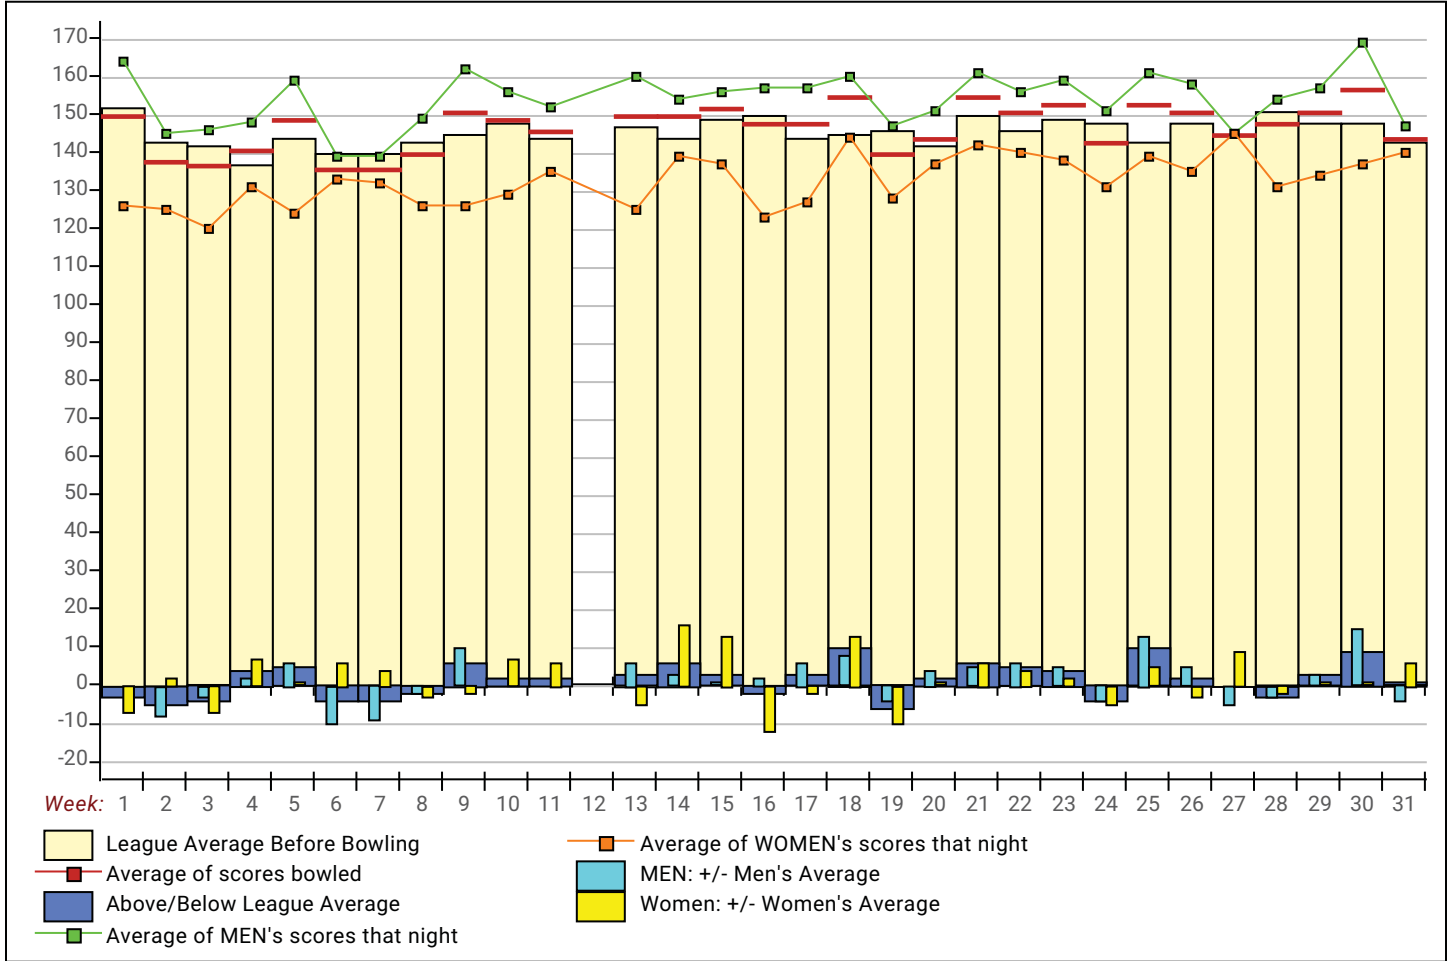

This report is for scores bowled May 3 which is Week 30 of 30

**Team Average vs Ave of Scores**

**Average of Scores for Each Game**

**Amount Over/Under Team Average**

This report is for scores bowled May 3 which is Week 30 of 30

**League Average Week-by-Week**

**League Average Statistics for Last Week**

	League	Right Hand	Left Hand	Men (Lft+Rt)	Women (Lft+Rt)
League Average Before Bowling	143.29	144.76	136.67	151.19	133.81
Average of scores bowled that night	144.15	147.37	129.67	147.39	140.27
New League Average After Bowling	143.35	144.89	136.42	151.05	134.10
Change in League Average	.06	.12	-.25	-.15	.30
People Who Bowled Over Average	7	7		3	4
People Who Bowled Under Average	4	2	2	3	1
Average Amount of Series Over Avg	32.71	32.71		31.67	33.50
Average Amount of Series Under Avg	-45.50	-72.00	-19.00	-51.33	-28.00
Difference Avg, NiteAvg	1.42	3.15	-6.33	-3.28	7.07
Number of Bowlers	11	9	2	6	5
Number of Games Bowled	33	27	6	18	15
People Who Raised Their Average	7	7		3	4
Raised By an Average of This Amount	.43	.43		.39	.46
People Who Lowered Their Average	4	2	2	3	1
Lowered By an Average of This Amou	-.60	-.95	-.25	-.69	-.35
Number of Games Bowled Over Avera	18	16	2	7	11
Number of Games Bowled Under Avera	15	11	4	11	4