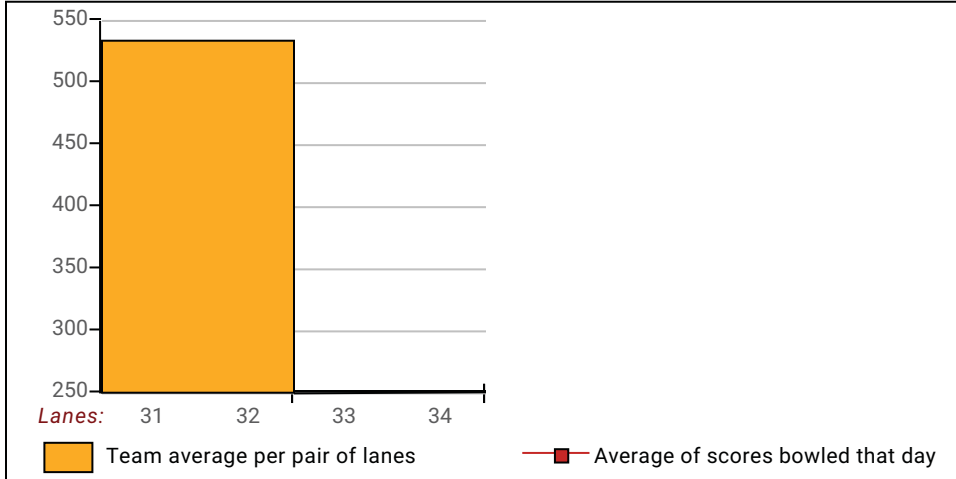

This report is for scores bowled May 3 which is Week 30 of 30

Team Average vs Ave of Scores