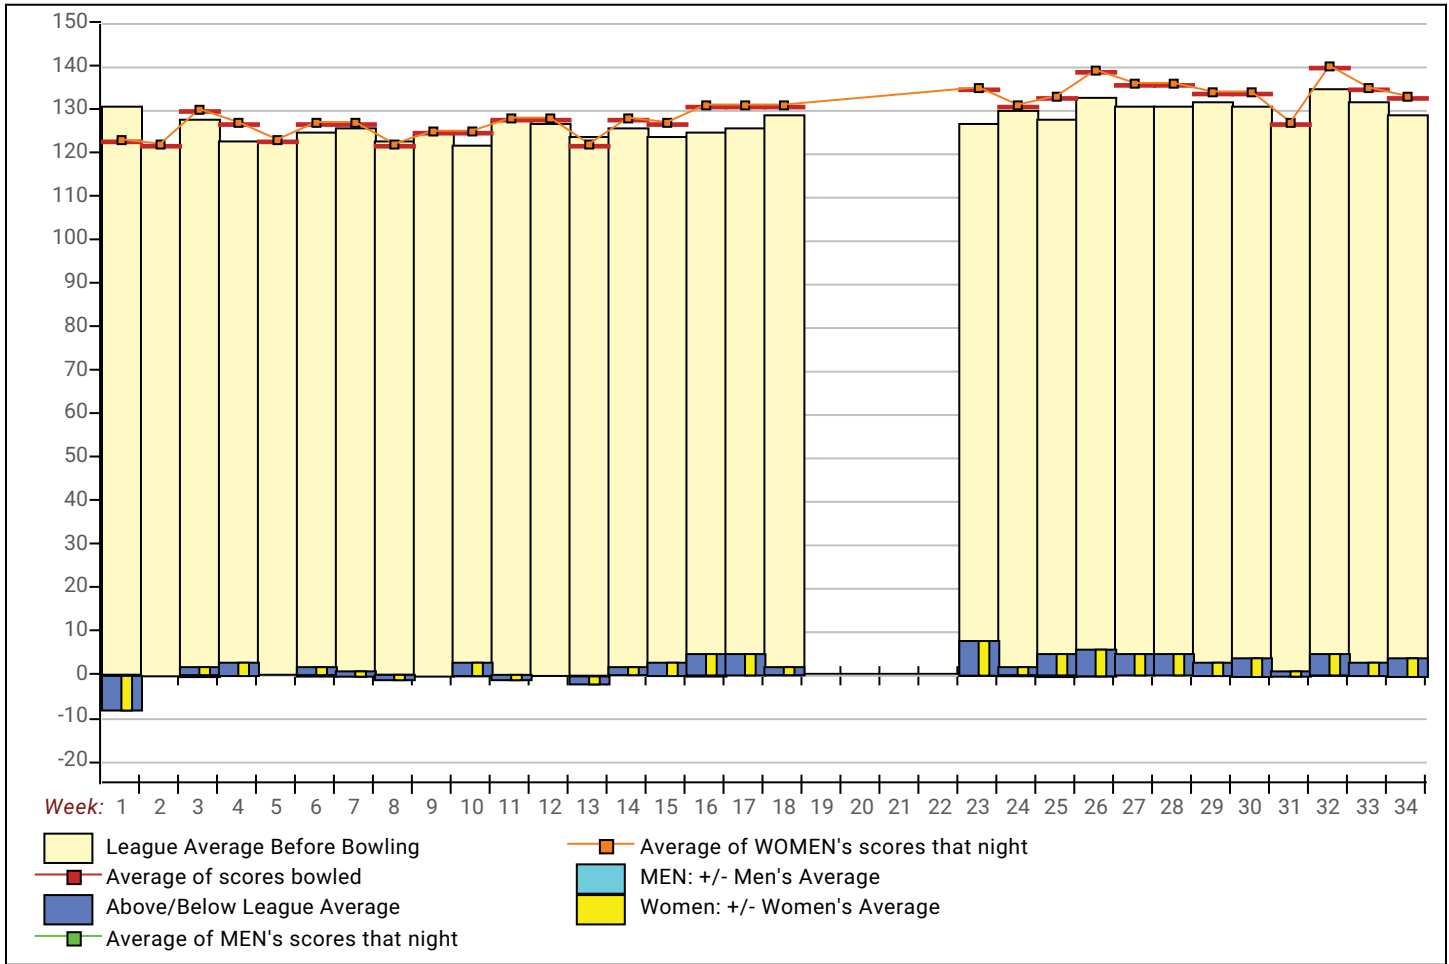

League Average Week-by-Week

League Average Statistics for Last Week

	League	Right Hand	Left Hand
League Average Before Bowling	129.15	128.82	132.31
Average of scores bowled that night	133.03	132.22	140.89
New League Average After Bowling	129.39	129.03	132.83
Change in League Average	.24	.21	.53
People Who Bowled Over Average	20	18	2
People Who Bowled Under Average	12	11	1
Average Amount of Series Over Avg	34.45	33.39	44.00
Average Amount of Series Under Avg	-22.42	-24.00	-5.00
Difference Avg, NiteAvg	4.38	3.87	9.22
Number of Bowlers	32	29	3
Number of Games Bowled	96	87	9
People Who Raised Their Average	20	18	2
Raised By an Average of This Amount	.71	.70	.83
People Who Lowered Their Average	12	11	1
Lowered By an Average of This Amou	-.54	-.58	-.08
Number of Games Bowled Over Avera	52	47	5
Number of Games Bowled Under Avera	42	39	3