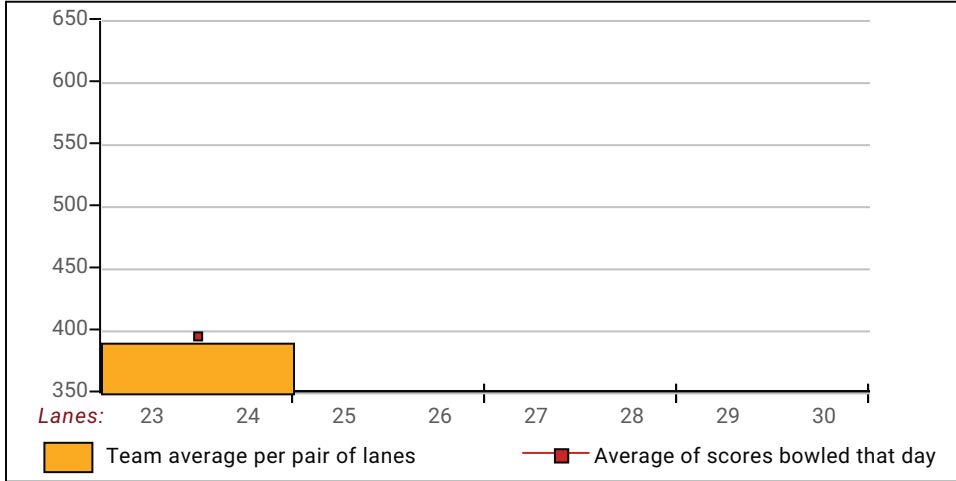

This report is for scores bowled April 16

Team Average vs Ave of Scores