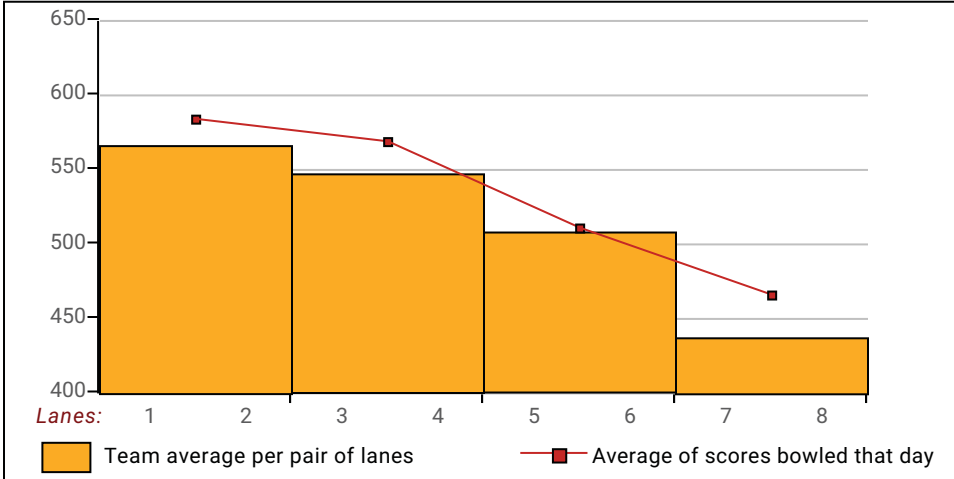

This report is for scores bowled April 9 which is Week 30 of 30

Team Average vs Ave of Scores