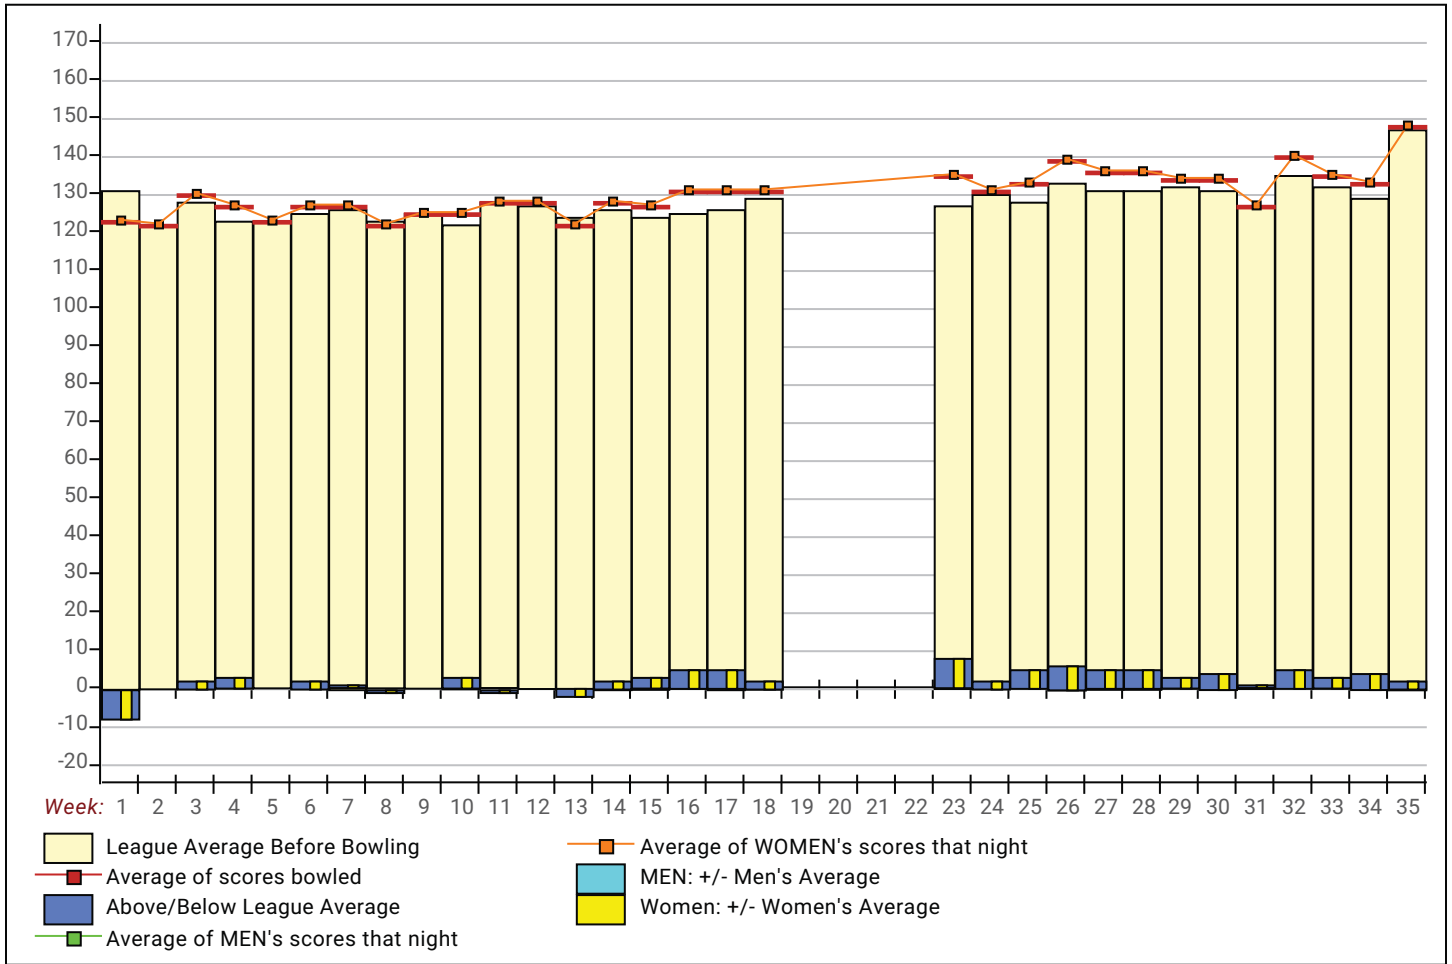

This report is for scores bowled April 16

League Average Week-by-Week

League Average Statistics for Last Week

	League	Right Hand	Left Hand
League Average Before Bowling	146.75	142.85	174.07
Average of scores bowled that night	148.38	147.07	157.50
New League Average After Bowling	146.78	142.99	173.32
Change in League Average	.02	.14	-.75
People Who Bowled Over Average	6	6	
People Who Bowled Under Average	2	1	1
Average Amount of Series Over Avg	18.33	18.33	
Average Amount of Series Under Avg	-38.00	-43.00	-33.00
Difference Avg, NiteAvg	2.13	4.79	-16.50
Number of Bowlers	8	7	1
Number of Games Bowled	16	14	2
People Who Raised Their Average	6	6	
Raised By an Average of This Amount	.26	.26	
People Who Lowered Their Average	2	1	1
Lowered By an Average of This Amou	-.67	-.58	-.75
Number of Games Bowled Over Avera	9	9	
Number of Games Bowled Under Avera	7	5	2

Note: Averages are based only on people who bowled.