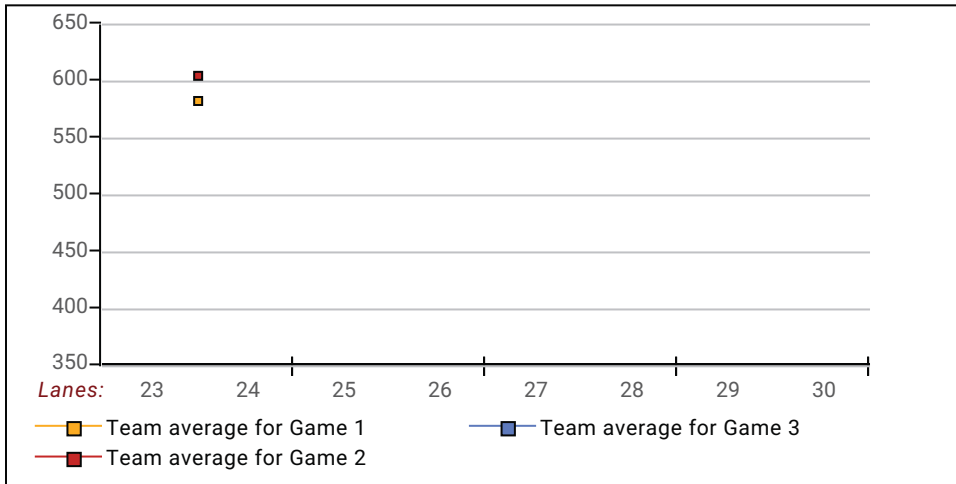

Average of Scores for Each Game