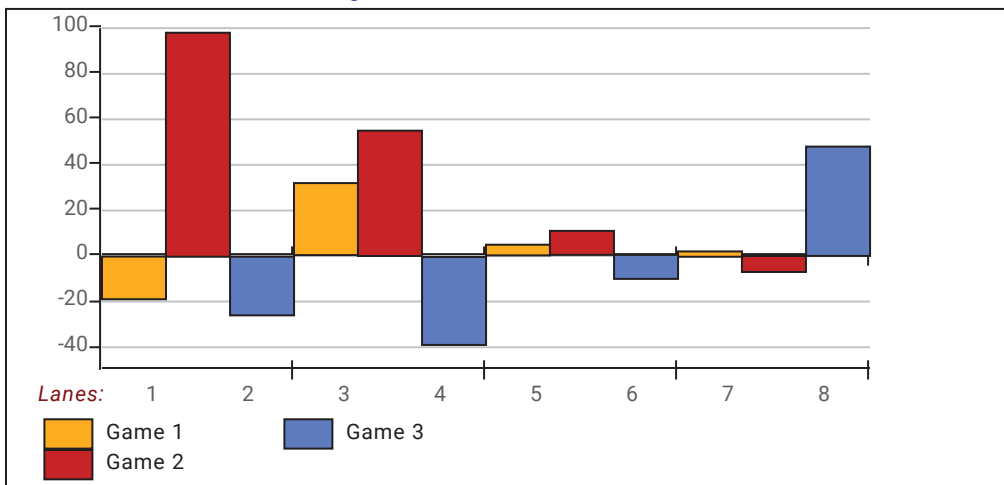

Amount Over/Under Team Average