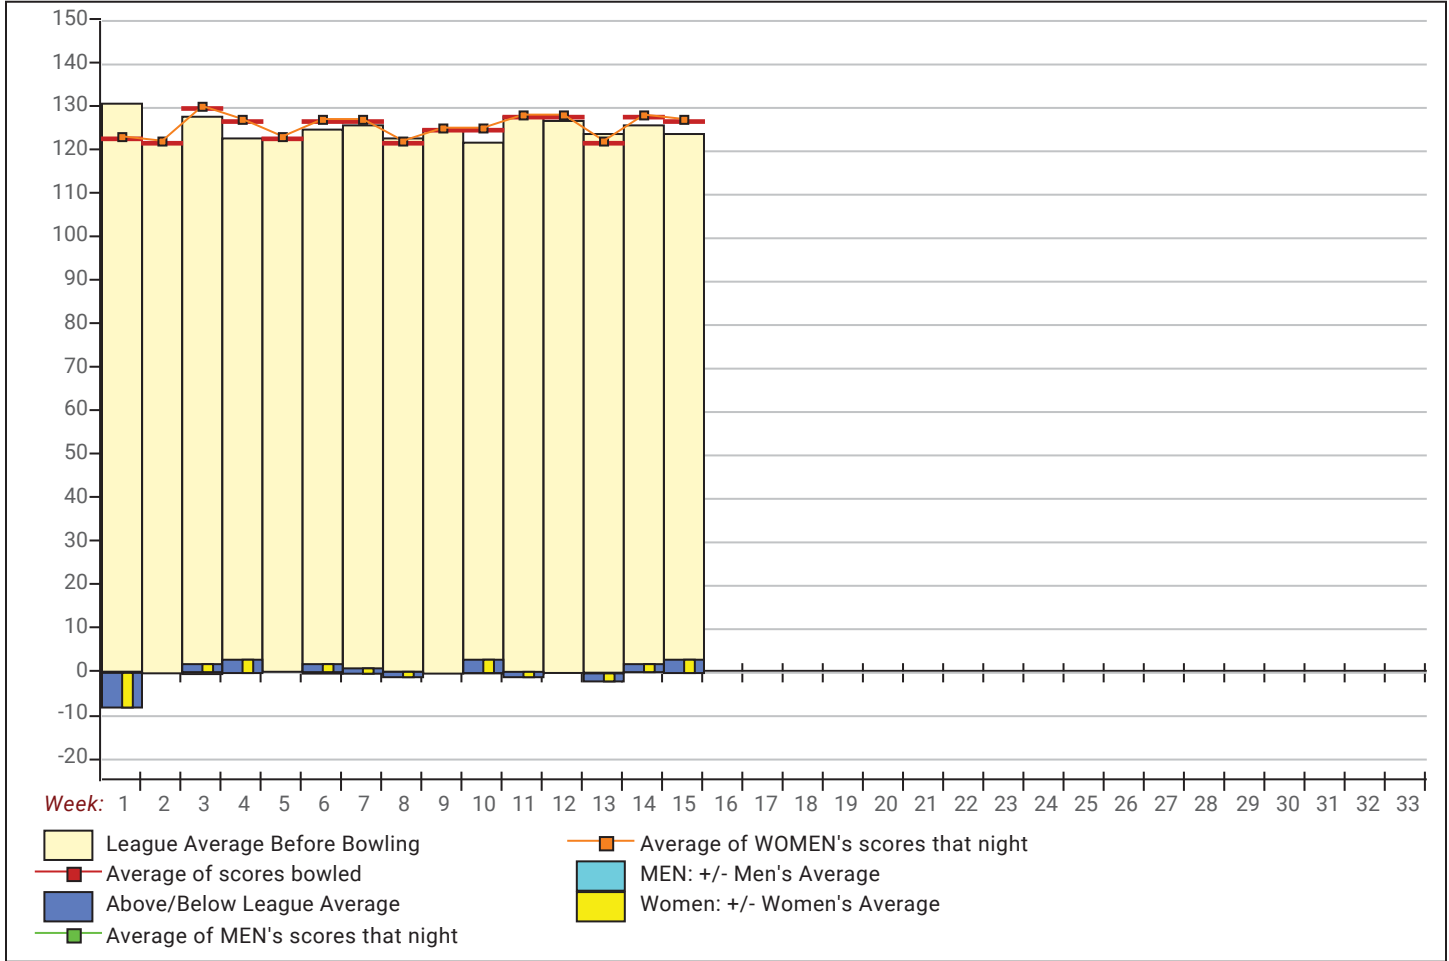

	Over All	Right	Left
How many people bowled	32	27	5
Number of games bowled	96	81	15
Actual average of week's scores	126.61	125.85	130.73
How many games above average	47	39	8
How many games below average	48	41	7
Pins above/below average per game	3.15	3.33	2.13
How many people raised average	18	15	3
by this amount	1.20	1.25	0.92
How many people went down	14	12	2
by this amount	-0.97	-0.98	-0.93
League average before bowling	123.97	123.02	129.12
League average after bowling	124.22	123.28	129.30
Change in league average	0.25	0.26	0.18
800s	--	--	--
775s	--	--	--
750s	--	--	--
725s	--	--	--
700s	--	--	--
675s	--	--	--
650s	--	--	--
625s	--	--	--
600s	--	--	--
575s	1	1	--
550s	--	--	--
525s	--	--	--
500s	--	--	--
475s	1	--	1
450s	2	2	--
425s	5	5	--
400s	5	3	2
below 400	18	16	2
300s	--	--	--
275s	--	--	--
250s	--	--	--
225s	2	1	1
200s	--	--	--
175s	3	3	--
150s	12	9	3
125s	35	30	5
100s	29	26	3
below 100	15	12	3

League Average Week-by-Week

League Average Statistics for Last Week

	League	Right Hand	Left Hand
League Average Before Bowling	123.97	123.02	129.12
Average of scores bowled that night	126.61	125.85	130.73
New League Average After Bowling	124.22	123.28	129.30
Change in League Average	.25	.26	.18
People Who Bowled Over Average	18	15	3
People Who Bowled Under Average	14	12	2
Average Amount of Series Over Avg	33.89	36.73	19.67
Average Amount of Series Under Avg	-22.00	-23.42	-13.50
Difference Avg, NiteAvg	3.15	3.33	2.13
Number of Bowlers	32	27	5
Number of Games Bowled	96	81	15
People Who Raised Their Average	18	15	3
Raised By an Average of This Amount	1.20	1.25	.92
People Who Lowered Their Average	14	12	2
Lowered By an Average of This Amou	-.97	-.98	-.93
Number of Games Bowled Over Avera	47	39	8
Number of Games Bowled Under Avera	48	41	7