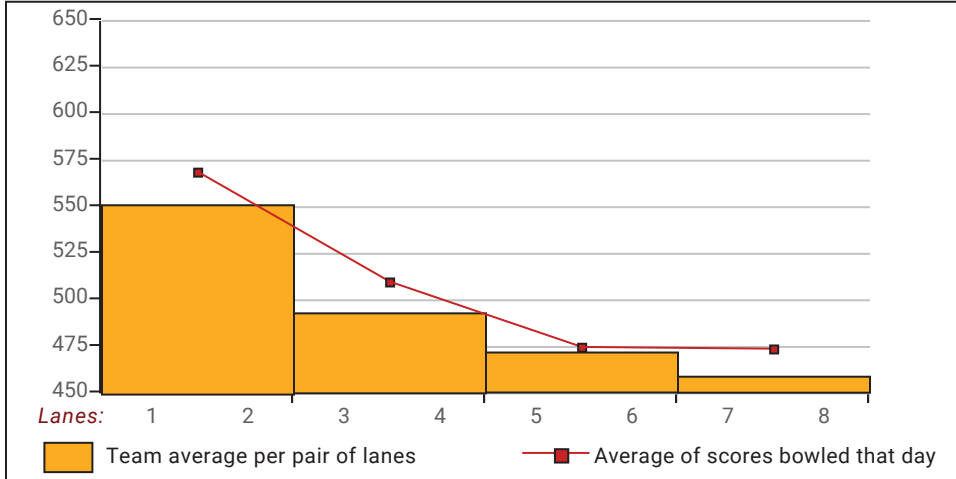

This report is for scores bowled November 27 which is Week 15 of 30

Team Average vs Ave of Scores