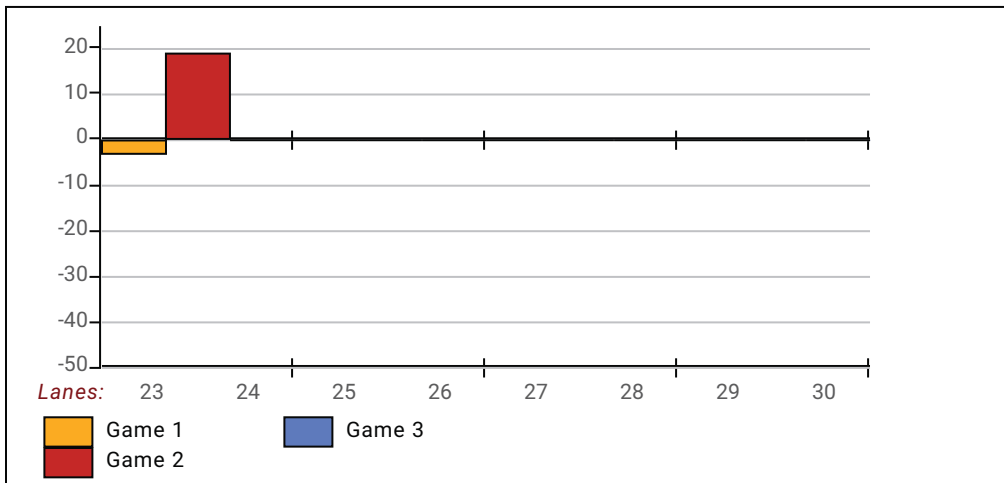

Amount Over/Under Team Average