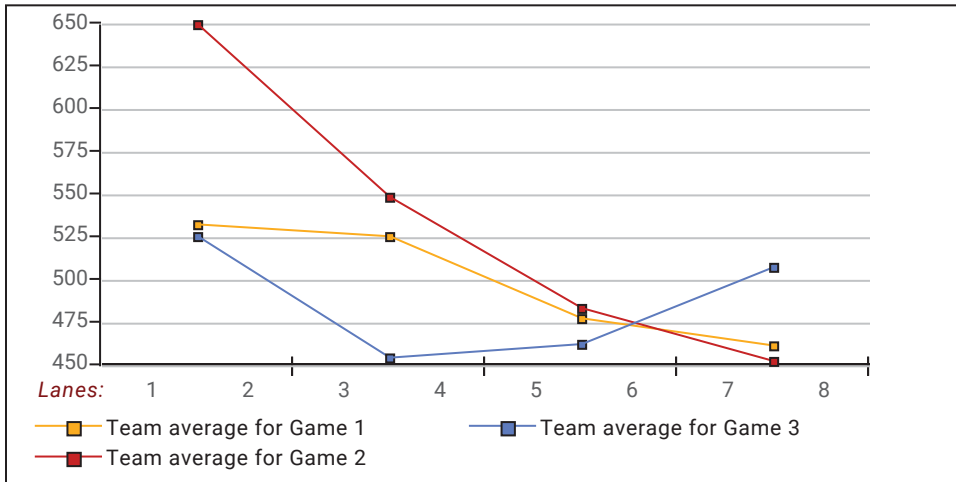

Average of Scores for Each Game