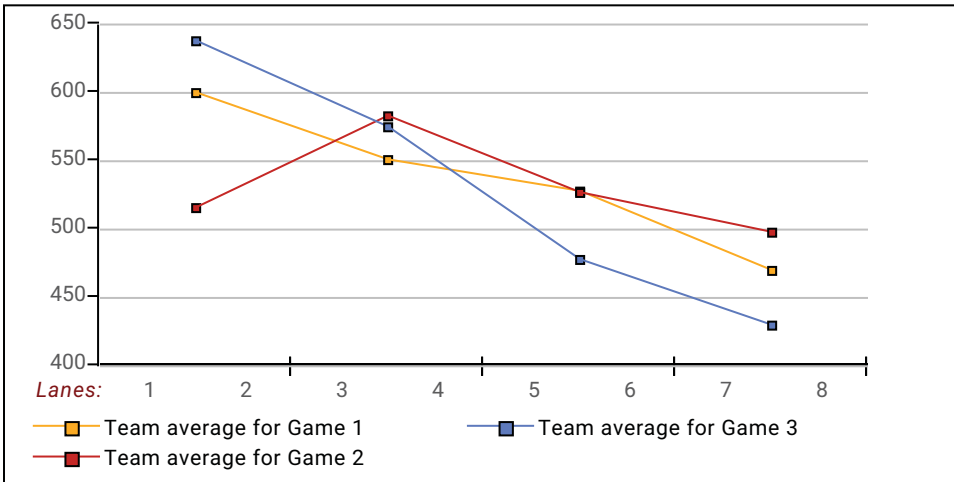

Average of Scores for Each Game