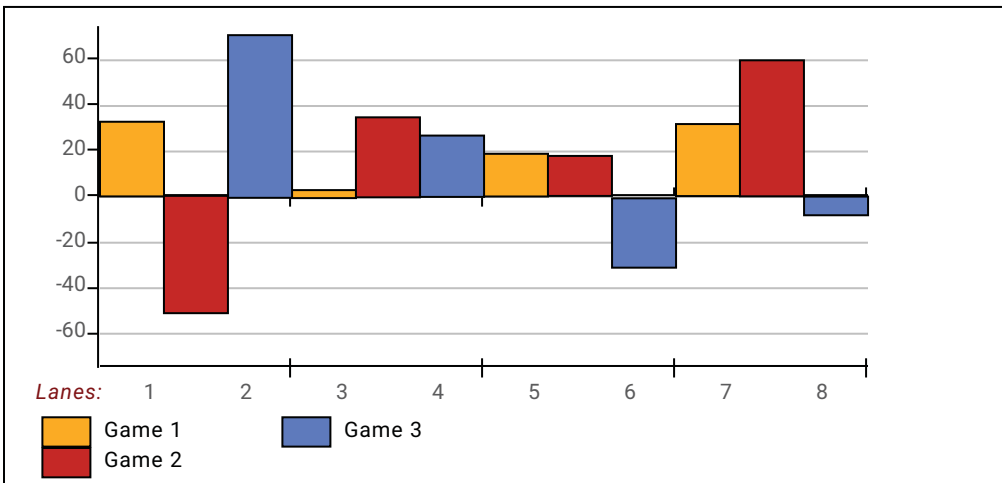

Amount Over/Under Team Average