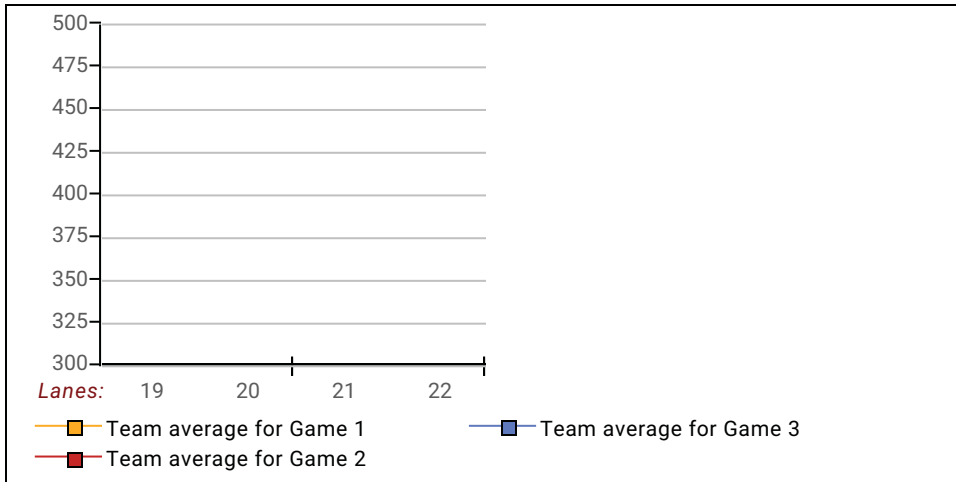

Average of Scores for Each Game