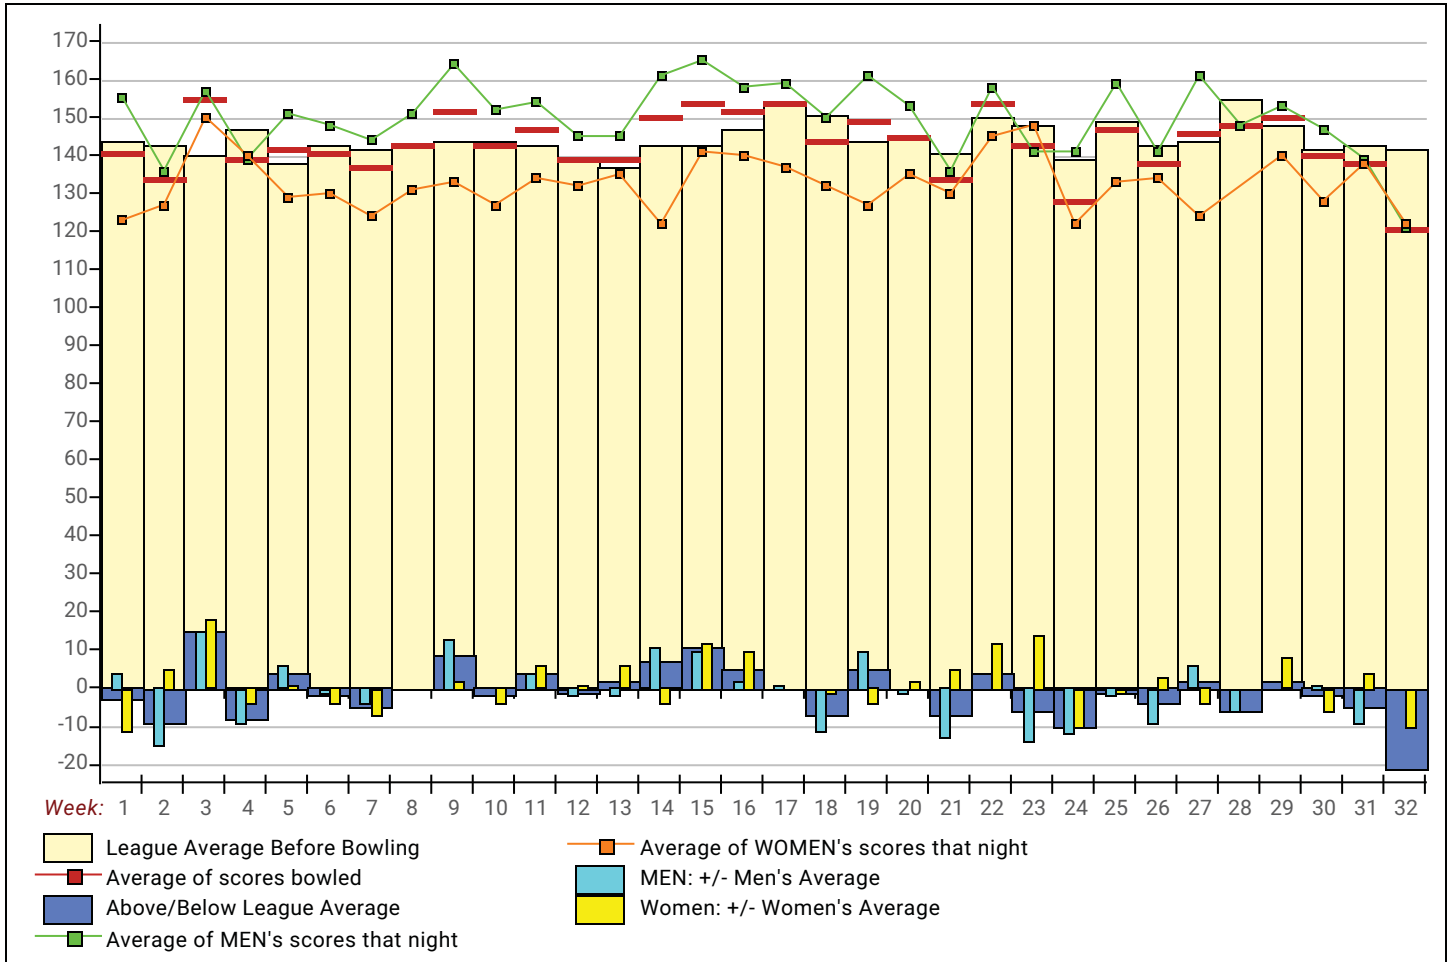

League Average Week-by-Week

League Average Statistics for Last Week

	League	Right Hand	Left Hand	Men (Lft+Rt)	Women (Lft+Rt)
League Average Before Bowling	141.73	142.02	139.17	148.46	131.64
Average of scores bowled that night	121.13	120.37	128.00	120.72	121.75
New League Average After Bowling	140.71	140.93	138.78	147.00	131.28
Change in League Average	-1.02	-1.09	-3.39	-1.46	-3.36
People Who Bowled Over Average					
People Who Bowled Under Average	10	9	1	6	4
Average Amount of Series Over Avg					
Average Amount of Series Under Avg	-60.20	-63.22	-33.00	-81.33	-28.50
Difference Avg, NiteAvg	-20.07	-21.07	-11.00	-27.11	-9.50
Number of Bowlers	10	9	1	6	4
Number of Games Bowled	30	27	3	18	12
People Who Raised Their Average					
Raised By an Average of This Amount					
People Who Lowered Their Average	10	9	1	6	4
Lowered By an Average of This Amou	-1.02	-1.09	-3.39	-1.46	-3.36
Number of Games Bowled Over Avera	4	4		2	2
Number of Games Bowled Under Avera	25	22	3	16	9