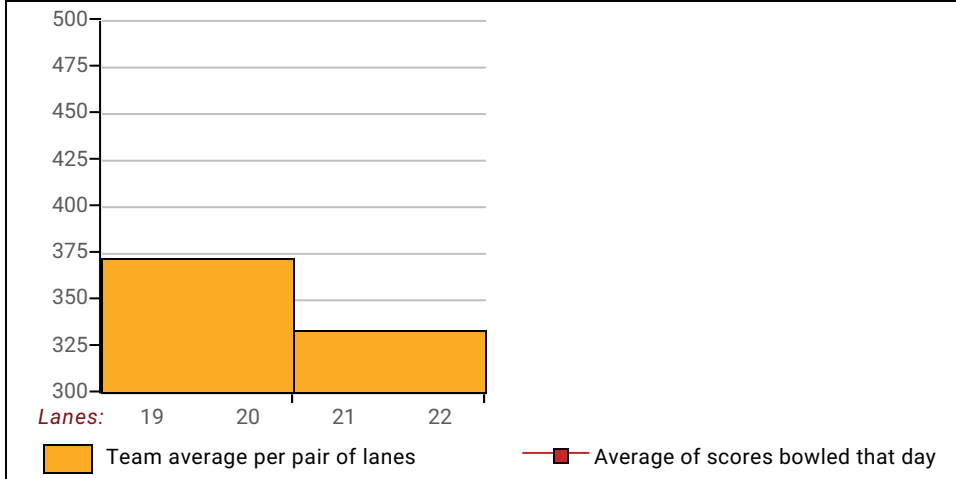

This report is for scores bowled May 4 which is Week 32 of 32

Team Average vs Ave of Scores