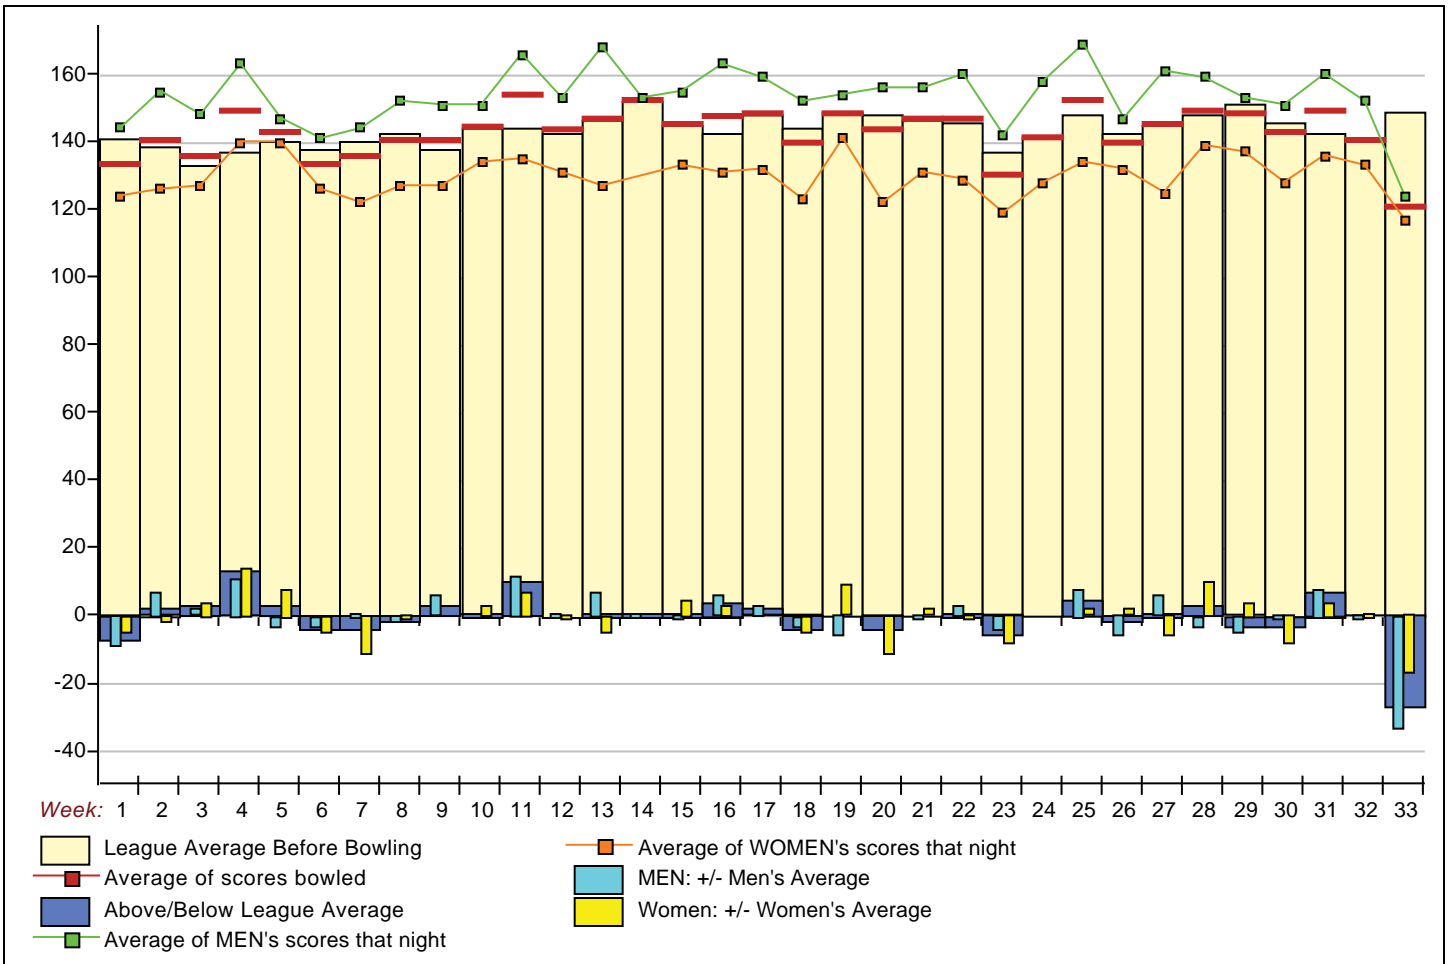

Senior Singles 2016-17

Big Apple Fun Center

This report is for scores bowled May 19 which is Week 33 of 33

This Week's Statistics

	<u>Over All</u>	<u>Men</u>	<u>Women</u>
How many people bowled	17	11	6
Number of games bowled	49	31	18
Actual average of week's scores	121.18	123.87	116.56
How many games above average	8	4	4
How many games below average	41	27	14
Pins above/below average per game	-25.65	-30.90	-16.61
How many people raised average by this amount	--	--	--
	0.00	0.00	0.00
How many people went down by this amount	17	11	6
	-1.24	-1.57	-0.63
League average before bowling	148.57	156.78	133.50
League average after bowling	147.33	155.21	132.87
Change in league average	-1.24	-1.57	-0.63
800s	--	--	--
775s	--	--	--
750s	--	--	--
725s	--	--	--
700s	--	--	--
675s	--	--	--
650s	--	--	--
625s	--	--	--
600s	--	--	--
575s	--	--	--
550s	--	--	--
525s	--	--	--
500s	--	--	--
475s	--	--	--
450s	--	--	--
425s	5	5	--
400s	1	--	1
below 400	11	6	5
300s	--	--	--
275s	--	--	--
250s	--	--	--
225s	--	--	--
200s	--	--	--
175s	1	1	--
150s	5	4	1
125s	14	9	5
100s	21	11	10
below 100	8	6	2

This report is for scores bowled May 19 which is Week 33 of 33

League Average Week-by-Week

League Average Statistics for Last Week

	League	Men (Lft+Rt)	Women (Lft+Rt)
League Average Before Bowling	148.57	156.78	133.50
Average of scores bowled that night	121.18	123.87	116.56
New League Average After Bowling	147.33	155.21	132.87
Change in League Average	-1.24	-1.57	-.63
People Who Bowled Over Average			
People Who Bowled Under Average	17	11	6
Average Amount of Series Over Avg			
Average Amount of Series Under Avg	-73.94	-87.09	-49.83
Difference Avg, NiteAvg	-25.65	-30.90	-16.61
Number of Bowlers	17	11	6
Number of Games Bowled	49	31	18
People Who Raised Their Average			
Raised By an Average of This Amount			
People Who Lowered Their Average	17	11	6
Lowered By an Average of This Amou	-1.24	-1.57	-.63
Number of Games Bowled Over Avera	8	4	4
Number of Games Bowled Under Avera	41	27	14