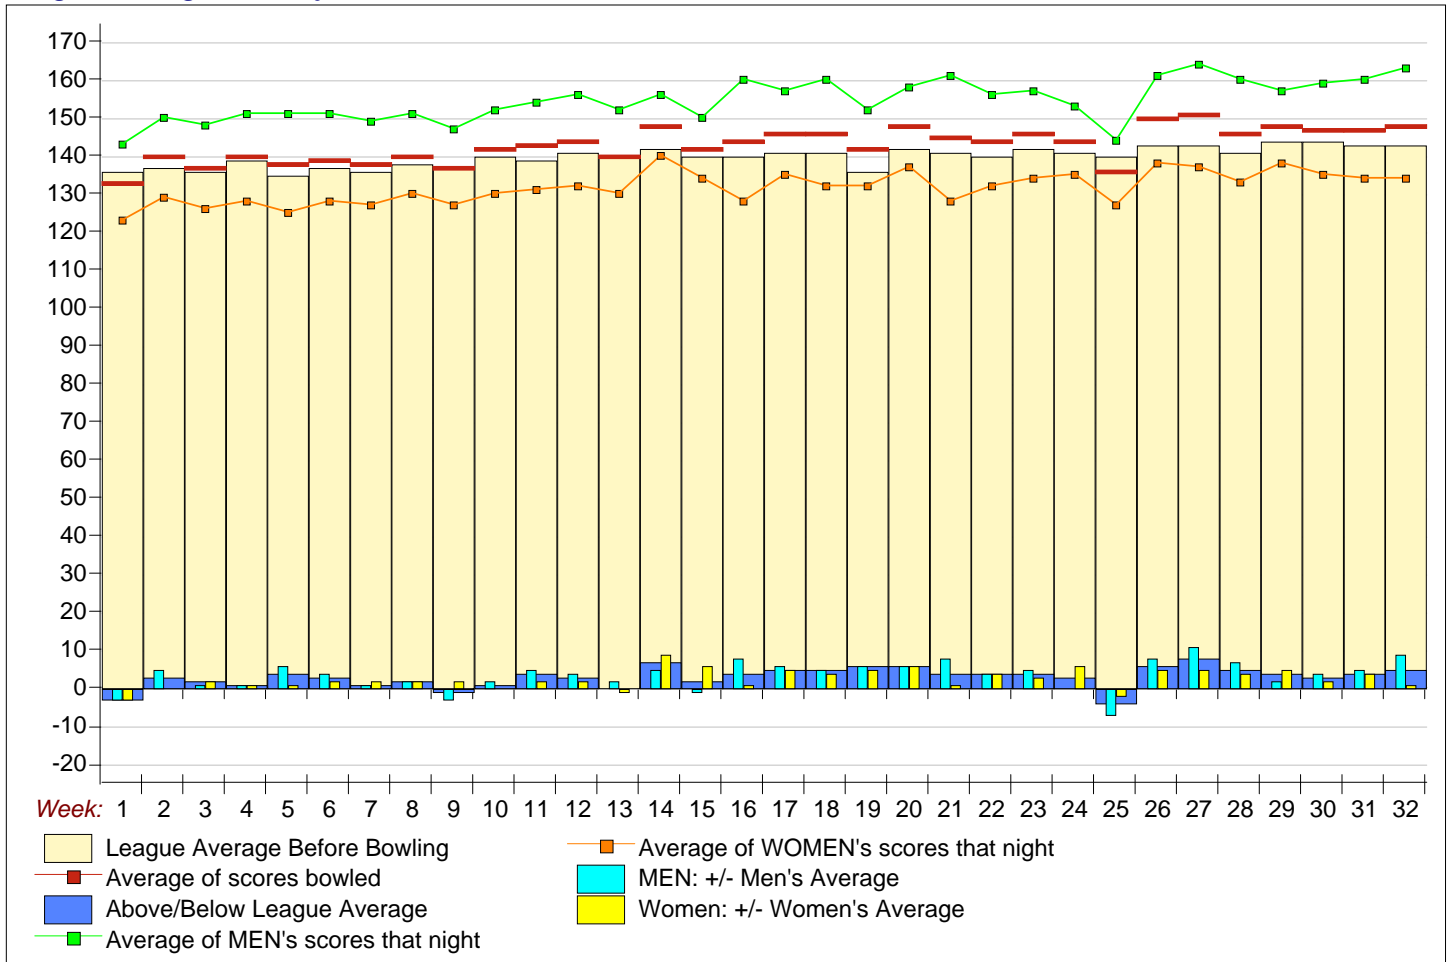

This report is for scores bowled April 10 which is Week 32 of 32

League Average Week-by-Week

League Average Statistics for Last Week

	League	Men (Lft+Rt)	Women (Lft+Rt)
League Average Before Bowling	143.31	153.33	133.61
Average of scores bowled that night	148.34	162.67	134.49
New League Average After Bowling	143.46	153.66	133.60
Change in League Average	.16	.33	-.01
People Who Bowled Over Average	32	17	15
People Who Bowled Under Average	27	12	15
Average Amount of Series Over Av	52.47	60.00	43.93
Average Amount of Series Under A	-25.96	-13.42	-36.00
Difference Avg, NiteAvg	5.53	9.87	1.32
Number of Bowlers	59	29	30
Number of Games Bowled	177	87	90
People Who Raised Their Average	32	17	15
Raised By an Average of This Amo	.59	.68	.48
People Who Lowered Their Averag	27	12	15
Lowered By an Average of This Am	-.35	-.16	-.50
Number of Games Bowled Over Av	98	53	45
Number of Games Bowled Under A	75	32	43

Note: Averages are based only on people who bowled.