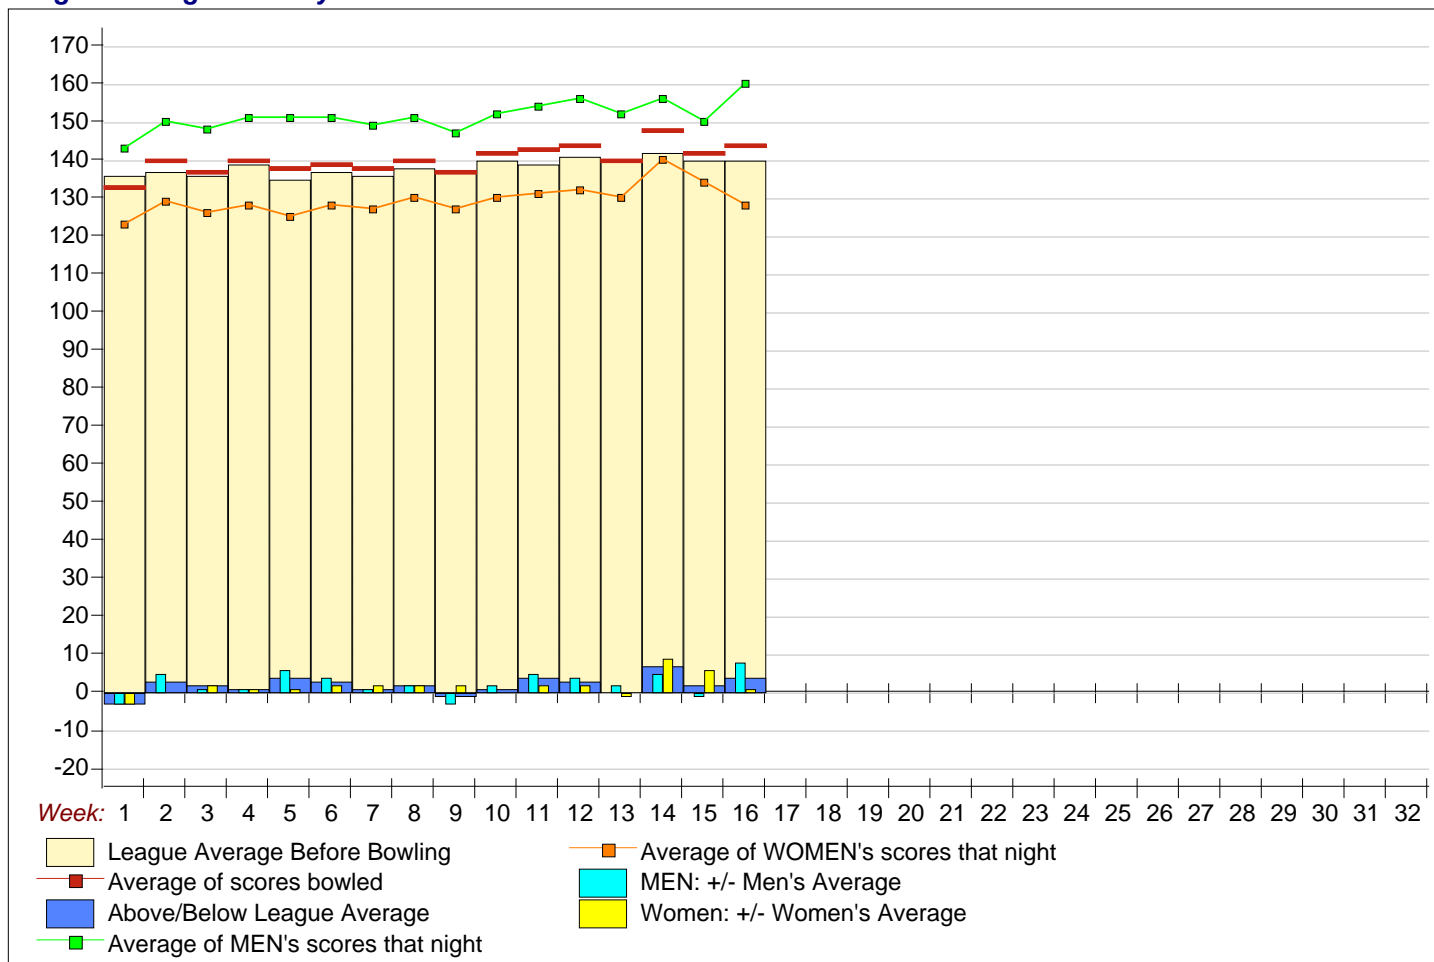

This report is for scores bowled December 13 which is Week 16 of 32

League Average Week-by-Week

League Average Statistics for Last Week

	League	Men (Lft+Rt)	Women (Lft+Rt)
League Average Before Bowling	139.75	152.67	127.24
Average of scores bowled that night	143.98	160.27	128.23
New League Average After Bowling	140.28	153.21	127.77
Change in League Average	.54	.54	.53
People Who Bowled Over Average	34	19	15
People Who Bowled Under Average	27	11	16
Average Amount of Series Over Av	47.00	52.11	40.53
Average Amount of Series Under A	-27.07	-23.73	-29.38
Difference Avg, NiteAvg	4.74	8.10	1.48
Number of Bowlers	61	30	31
Number of Games Bowled	183	90	93
People Who Raised Their Average	34	19	15
Raised By an Average of This Amo	1.55	1.22	1.97
People Who Lowered Their Averag	27	11	16
Lowered By an Average of This Am	-.74	-.63	-.82
Number of Games Bowled Over Av	97	51	46
Number of Games Bowled Under A	78	36	42

Note: Averages are based only on people who bowled.