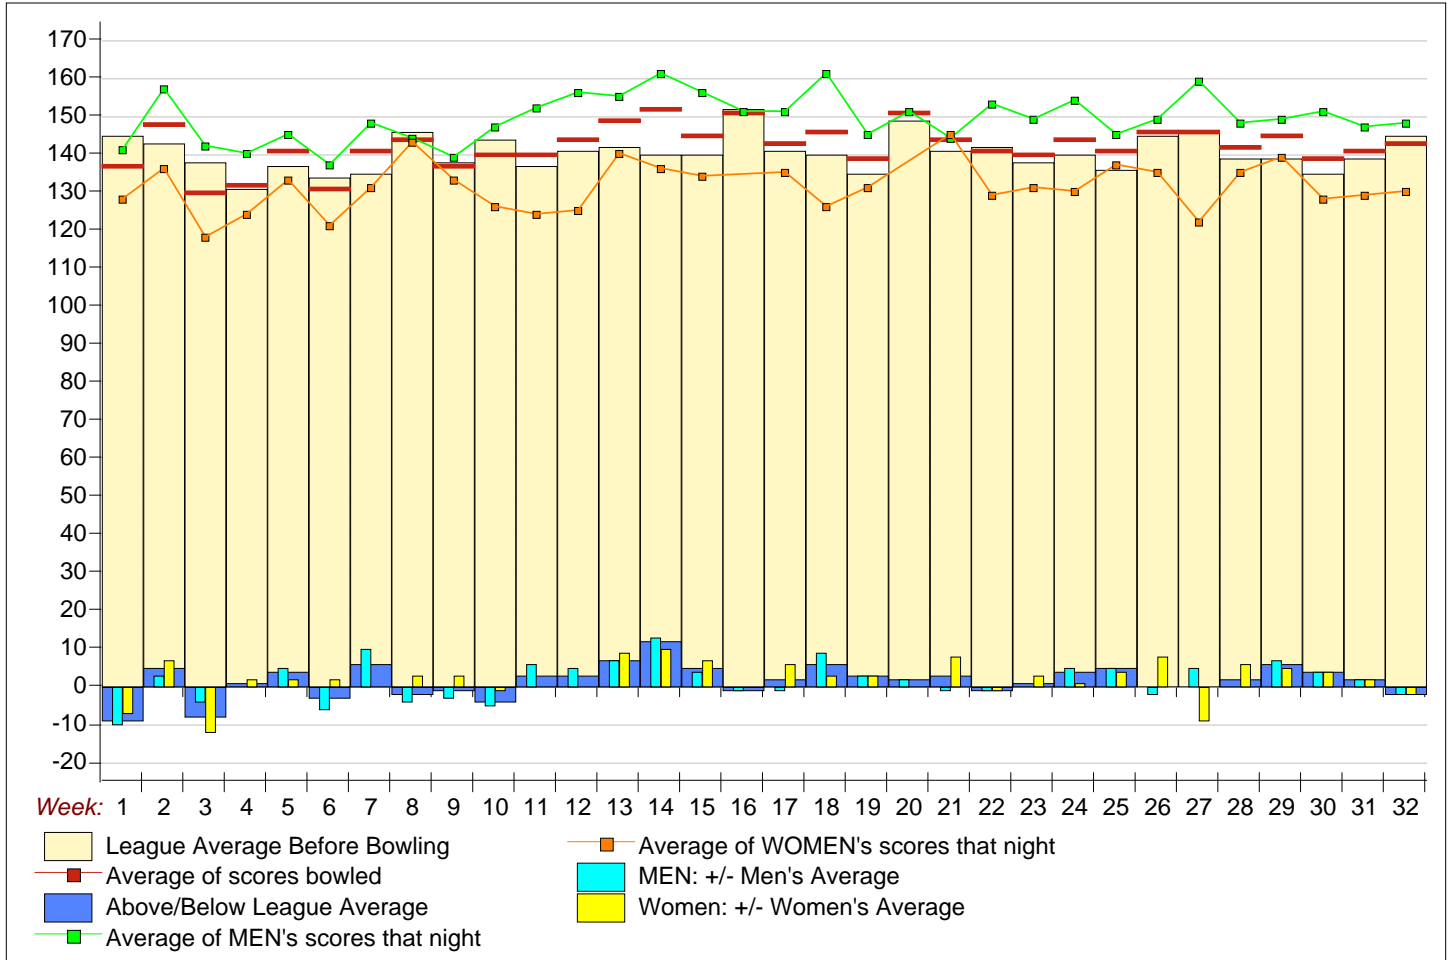

Big Apple Fun Center

This report is for scores bowled April 29 which is Week 32 of 32

This Week's Statistics

	<u>Over All</u>	<u>Men</u>	<u>Women</u>
How many people bowled	14	10	4
Number of games bowled	42	30	12
Actual average of week's scores	142.88	148.07	129.92
How many games above average	17	12	5
How many games below average	24	17	7
Pins above/below average per game	-1.69	-1.73	-1.58
How many people raised average	7	5	2
by this amount	0.25	0.33	0.06
How many people went down	7	5	2
by this amount	-0.79	-1.02	-0.21
League average before bowling	144.99	150.19	132.01
League average after bowling	144.73	149.84	131.93
Change in league average	-0.27	-0.34	-0.08
800s	--	--	--
775s	--	--	--
750s	--	--	--
725s	--	--	--
700s	--	--	--
675s	--	--	--
650s	--	--	--
625s	--	--	--
600s	--	--	--
575s	--	--	--
550s	--	--	--
525s	2	2	--
500s	1	1	--
475s	--	--	--
450s	1	1	--
425s	2	1	1
400s	3	2	1
below 400	5	3	2
300s	--	--	--
275s	--	--	--
250s	--	--	--
225s	1	1	--
200s	1	1	--
175s	4	4	--
150s	8	6	2
125s	17	12	5
100s	9	5	4
below 100	2	1	1

This report is for scores bowled April 29 which is Week 32 of 32

League Average Week-by-Week

League Average Statistics for Last Week

	League	Men (Lft+Rt)	Women (Lft+Rt)
League Average Before Bowling	144.99	150.19	132.01
Average of scores bowled that night	142.88	148.07	129.92
New League Average After Bowling	144.73	149.84	131.93
Change in League Average	-.27	-.34	-.08
People Who Bowled Over Average	7	5	2
People Who Bowled Under Average	7	5	2
Average Amount of Series Over Av	17.43	22.20	5.50
Average Amount of Series Under A	-27.57	-32.60	-15.00
Difference Avg, NiteAvg	-1.69	-1.73	-1.58
Number of Bowlers	14	10	4
Number of Games Bowled	42	30	12
People Who Raised Their Average	7	5	2
Raised By an Average of This Amo	.25	.33	.06
People Who Lowered Their Averag	7	5	2
Lowered By an Average of This Am	-.79	-1.02	-.21
Number of Games Bowled Over Av	17	12	5
Number of Games Bowled Under A	24	17	7